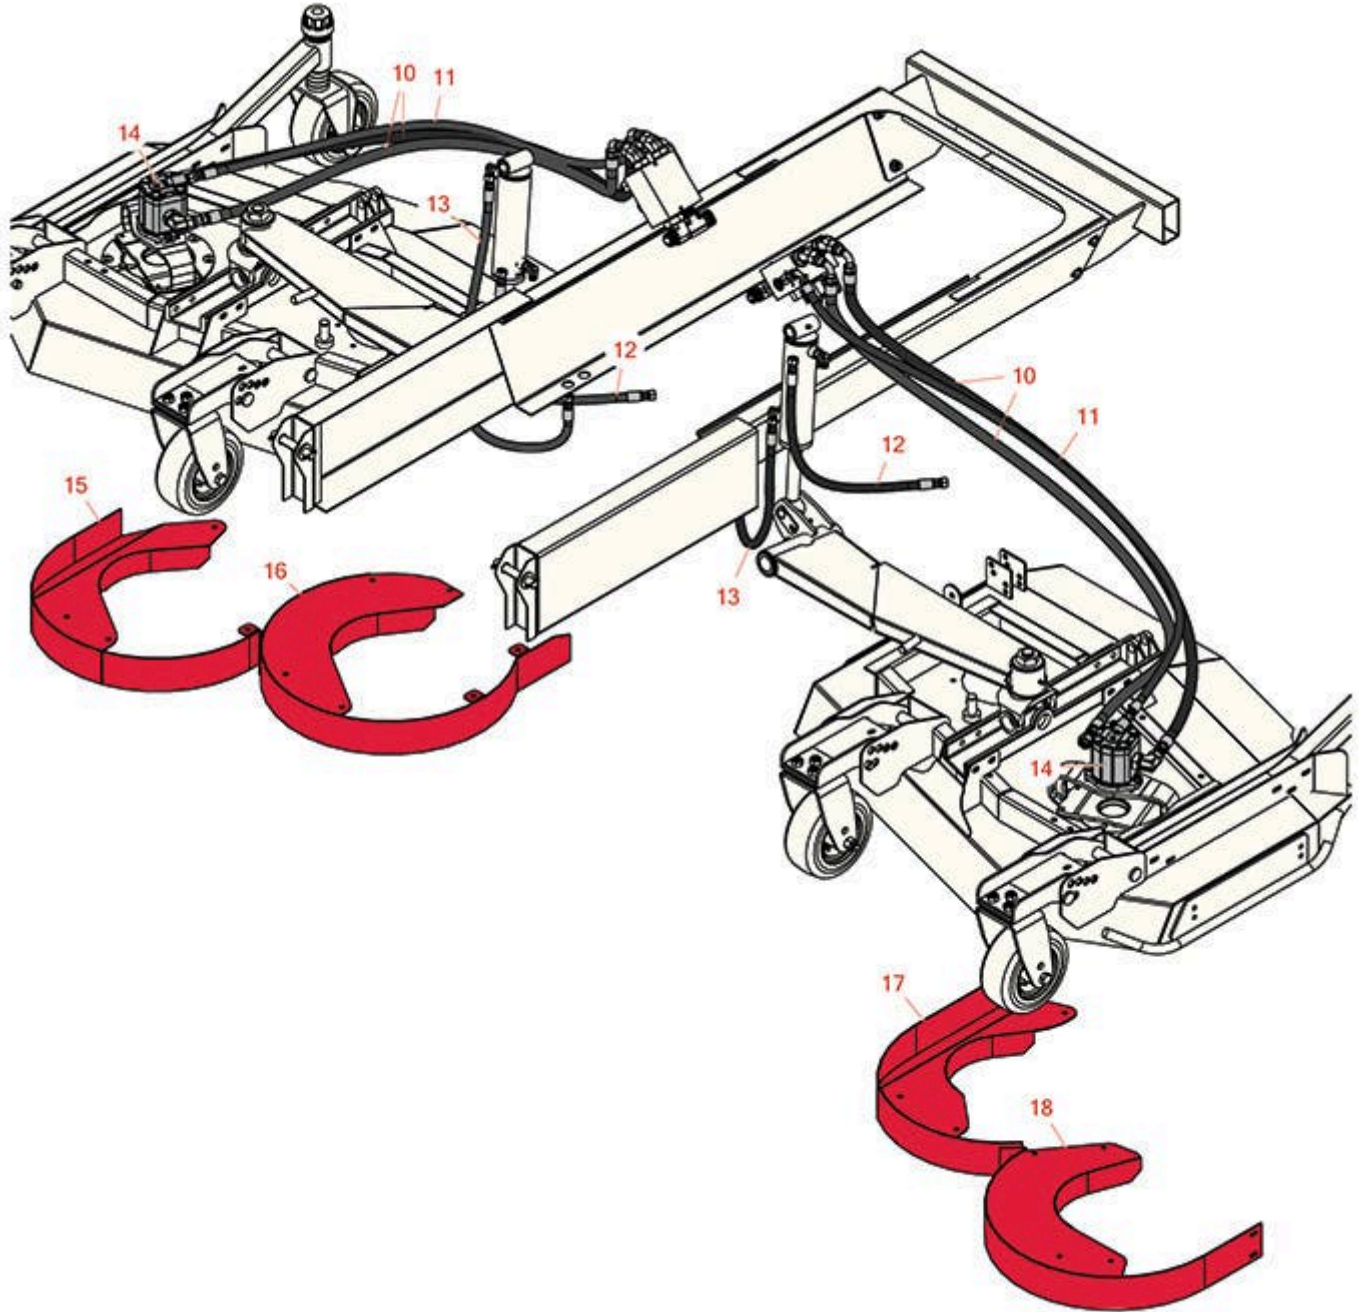

# Replaces Toro Groundsmaster 4000-D

## Parts

Rotary Mower - Model 30410

Right-Hand & Left-Hand Deck Hydraulics and Discharge Chambers

All original equipment manufacturers names and part numbers are used for identification purposes only, and we are in no way implying that our products are original equipment parts. Prices subject to change without notice.

# Replaces Toro Groundsmaster 4000-D Parts

Rotary Mower - Model 30410

Right-Hand & Left-Hand Deck Hydraulics and Discharge  
Chambers

Item No	R&R Part No.	OEM Part No.	Description	Qty Req	Order Quantity
10	<b>R104-2263</b>	104-2263	Hydraulic Hose Assy	4	
11	<b>R104-2265</b>	104-2265	Hydraulic Hose Assy	2	
12	<b>R100-5629</b>	100-5629	Hydraulic Hose Assy	2	
13	<b>R100-5630</b>	100-5630	Hydraulic Hose Assy	2	
14	<b>R99-5489</b>	99-5489	Hydraulic Motor	2	
15	<b>R104-2203-01</b>	104-2203-01	Outer Chamber Assy	1	
16	<b>R104-2204-01</b>	104-2204-01	Inner Chamber Assy	1	
<i>Tech Note: 33-2015/30609_2013-2015:</i>					
17	<b>R104-2205-01</b>	104-2205-01	Inner Chamber Assy	1	
<i>Tech Note: 30410/30412/30448/30605_2013-2015/30609_2013-2015:</i>					
18	<b>R104-2206-01</b>	104-2206-01	Outer Chamber Assy	1	
<i>Tech Note: 30410/30412/30448:</i>					