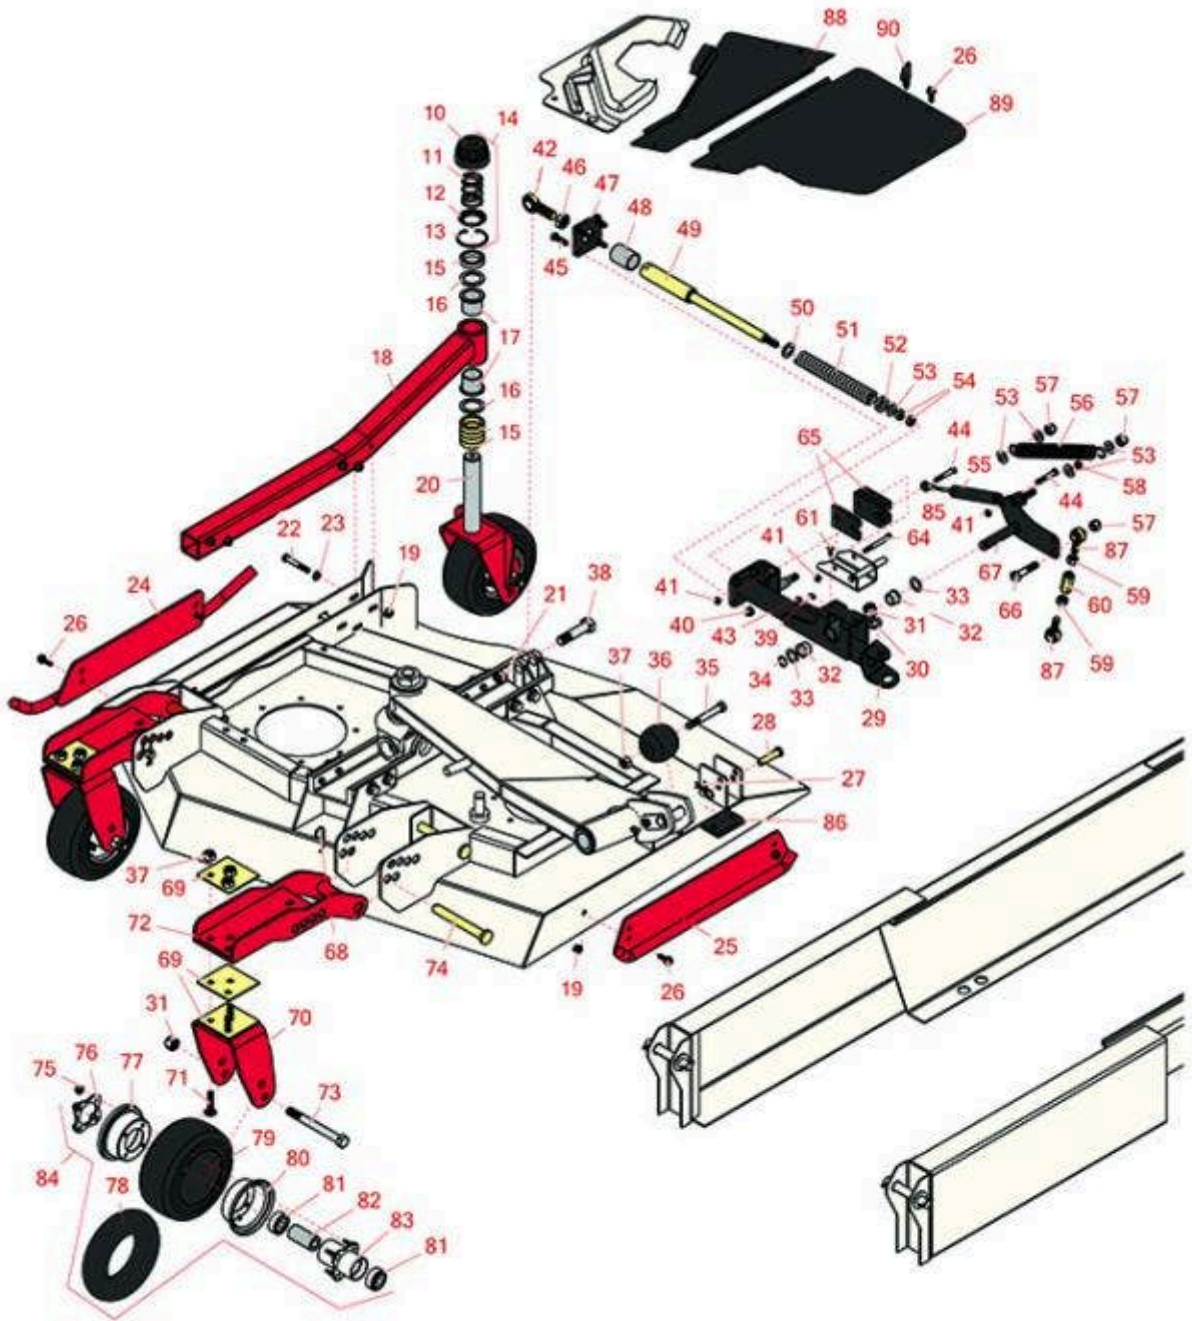

Replaces Toro Groundsmaster 4000-D

Parts

Rotary Mower - Model 30410

Right-Hand Deck Caster Arms and Wheels

All original equipment manufacturers names and part numbers are used for identification purposes only, and we are in no way implying that our products are original equipment parts. Prices subject to change without notice.

Replaces Toro Groundsmaster 4000-D Parts

Rotary Mower - Model 30410
Right-Hand Deck Caster Arms and Wheels

Item No	R&R Part No.	OEM Part No.	Description	Qty Req	Order Quantity
10	R92-8861	92-5582, 92-8861	Cap - HOC	1	
11	R92-9726	92-9726	Spring - Compression	1	
12	R92-5583	92-5583	Washer- Cap	1	
13	R92-5581	92-5581	Ring - Retaining	1	
14	R92-9727	92-9727	Cap Assy - HOC	1	
15	R69-1510	69-1510	Spacer - 1/2 Caster Fork	5	
16	R69-6860	69-6860	Washer - 1/8 - Caster Wheel	2	
17	R69-6470	69-6470	Bushing - Flanged	2	
<i>Tech Note: Ser# 208000001-210999999:</i>					
17	R104-8340	104-8340	Bushing - Caster / Lift Arm	2	
<i>Tech Note: Ser# 210000001-240999999:</i>					
18	R100-8093	100-8093, 127-3741	Castor Arm Assy - Incl Bushings	1	
19	R104-8301	104-8301, 104-9301, 109-6658, 133-7570	Locknut - 3/8-16 Nylon Flanged	9	
20	R104-0762-01	104-0762-01	Caster Fork	1	
21	R3296-51	3296-51, 3296-81	Nut - Nylon Lock 3/4-10 Gr 8	1	
22	R323-15	01-150-1460, 01-178-0628, 323-15	Bolt - Hex HD 3/8-16 x 3-1/2 GR5	5	