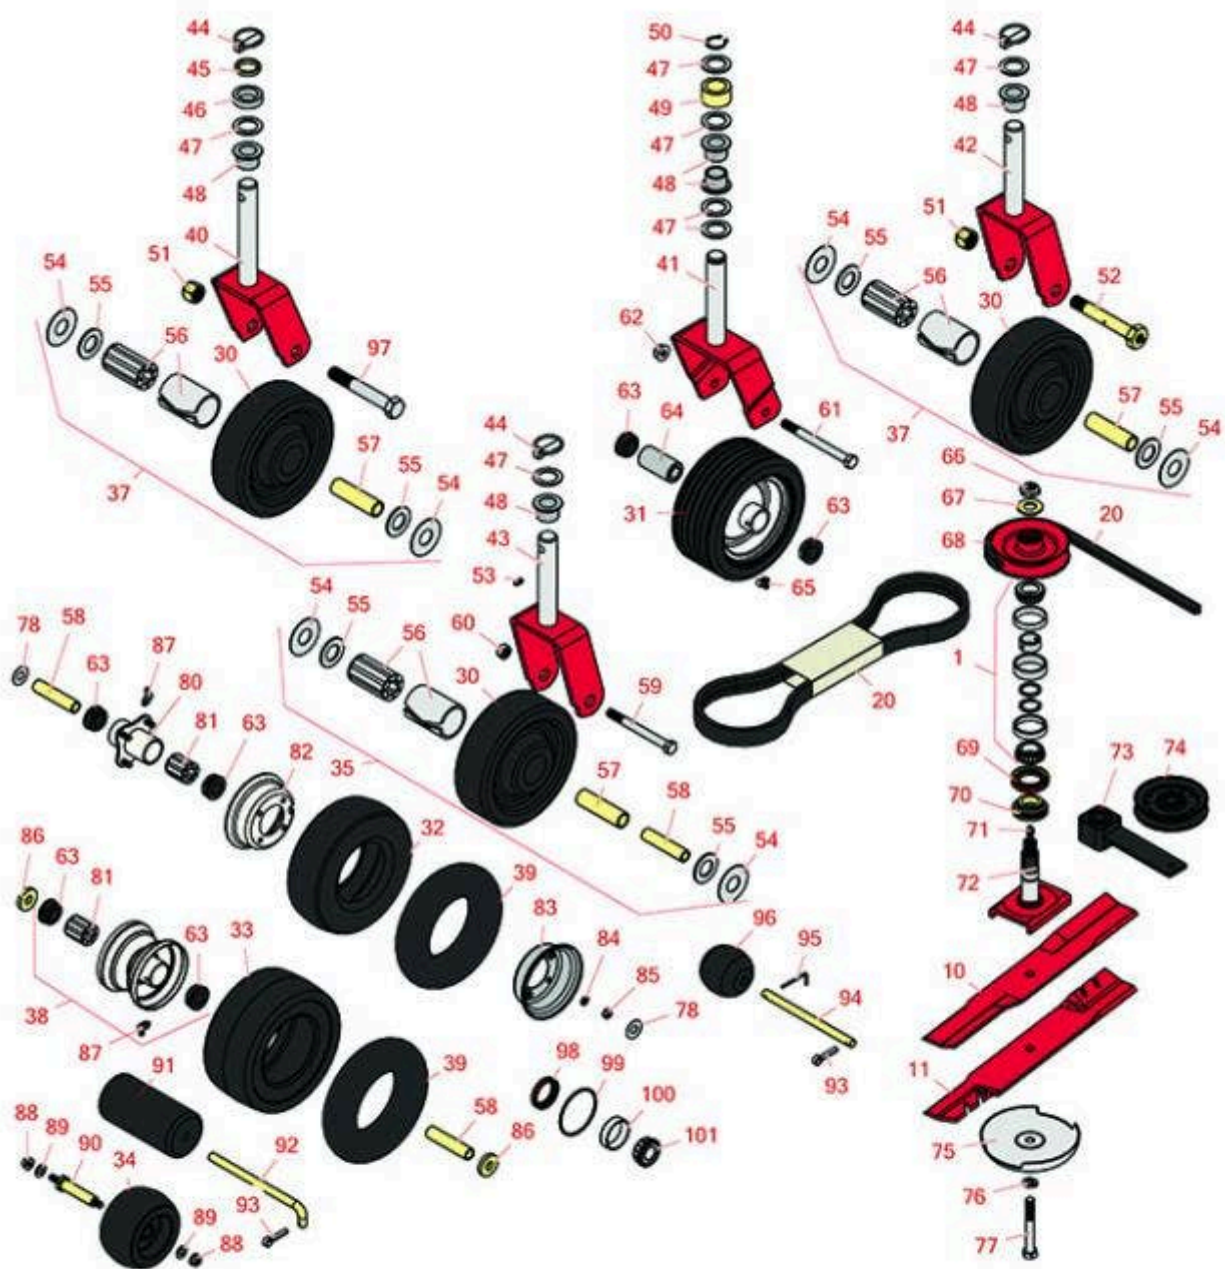

Replaces Toro Groundsmaster 120 Parts

Traction Unit - Model 30612

52in Side Discharge Deck - Model 30573

All original equipment manufacturers names and part numbers are used for identification purposes only, and we are in no way implying that our products are original equipment parts. Prices subject to change without notice.

Replaces Toro Groundsmaster 120 Parts

Traction Unit - Model 30612

52in Side Discharge Deck - Model 30573

Item No	R&R Part No.	OEM Part No.	Description	Qty Req	Order Quantity
---------	--------------	--------------	-------------	---------	----------------

Replaces Toro Groundsmaster 120 Parts

Traction Unit - Model 30612

52in Side Discharge Deck - Model 30573

Item No	R&R Part No.	OEM Part No.	Description	Qty Req	Order Quantity
88	R3296-39	32127-25, 32128-36, 3290-357, 3296-17, 3296-22, 3296-39, 915663P, 99-7443	Locknut - 3/8-16 Nylon	1	
89	R453011	01-166-0100, 01-166-0120, 01-166-0270, 01-166-0500, 01-166-0600, 01-166-0620, 132-4593, 2356-3, 237-12, 24-10-AD, 24-11-AD, 24-11-BD, 24-12-AD, 24-12-BD, 30-9310, 32-8190, 3256-24, 3256-3, 3256-36, 3256-4, 453011, 47-9950, 48-9220, 513458, 7-0052	Washer - Flat 3/8 SAE Y/Zinc	1	
90	R99-2842	99-2842	Spacer - Wheel	1	
91	R36-1740	36-1740	Roller - Rotary Deck	1	
92	R40-0340	40-0340	Shaft - Rear Roller	2	
93	R3272-11	01-151-0010, 01-151-0040, 28-18-D, 28-28-D, 3211-72, 3272-11	Pin - Cotter	1	

Replaces Toro Groundsmaster 120 Parts

Traction Unit - Model 30612

52in Side Discharge Deck - Model 30573

Item No	R&R Part No.	OEM Part No.	Description	Qty Req	Order Quantity
94	R40-6400	40-6400	Shaft - Roller	1	
94	R57-0680	57-0680	Shaft - Roller - 4-1/4	1	
95	R57-0690	57-0690	Pin - Roller Shaft	1	
96	R29-4820	29-4820	Roller	1	
97	R328-9	01-150-1170, 01-150-1700, 01-178-1240, 328-9	Capscrew - 3/4-10 x 5	2	
98	R253-137	253-137	Seal - Gear Box	2	
99	R237-97	237-97	O-Ring - Gear Box	2	
100	R254-90	21-6120, 21-6430, 21-8390, 254-90, 32-8180	Tapered Bearing Cup	4	
101	R254-91	254-91	Tapered Bearing Cone	4	