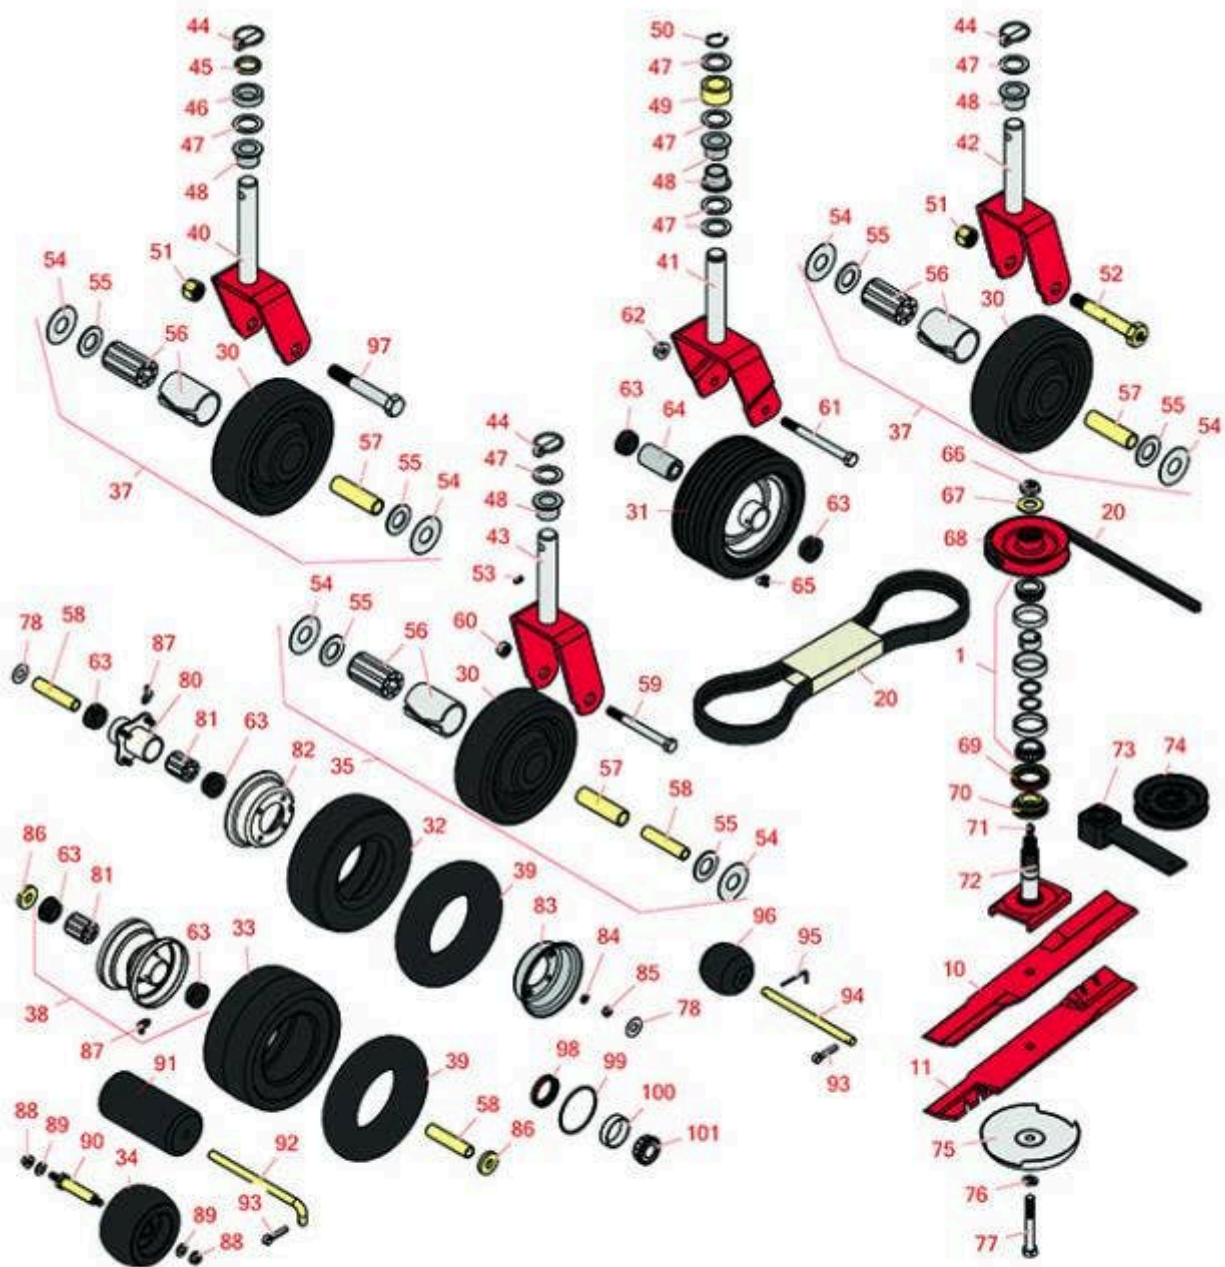

# Replaces Toro Groundsmaster 120

## Parts

Rotary Mower - Model 30610

44in Side Discharge Mower - Model 30544

All original equipment manufacturers names and part numbers are used for identification purposes only, and we are in no way implying that our products are original equipment parts. Prices subject to change without notice.

# Replaces Toro Groundsmaster 120 Parts

Rotary Mower - Model 30610  
44in Side Discharge Mower - Model 30544

Item No	R&R Part No.	OEM Part No.	Description	Qty Req	Order Quantity
---------	--------------	--------------	-------------	---------	----------------

# Replaces Toro Groundsmaster 120 Parts

Rotary Mower - Model 30610  
44in Side Discharge Mower - Model 30544

Item No	R&R Part No.	OEM Part No.	Description	Qty Req	Order Quantity
76	<b>R3253-7</b>	01-166-0030, 01-166-0080, 01-166-0290, 01-166-0810, 23-13-GD, 3253-7, 48-9380	Washer - Lock 1/2	3	
76	<b>R67-5770</b>	67-5770	Washer - Blade	3	
77	<b>R3213-8</b>	3213-8	Bolt - Blade	3	
<i>Tech Note: Fits 52" Decks:</i>					
77	<b>R44-2200</b>	3213-22, 44-2200	Bolt - Blade	3	
<i>Tech Note: Fits 62" Decks:</i>					
78	<b>R453017</b>	01-166-0050, 01-166-0240, 01-166-0800, 24-13-AD, 24-14-AD, 32-8110, 3256-26, 3256-6, 453017, 69-8980, 87-7270	Washer - Flat 1/2	4	
80	<b>R68-8940</b>	68-8940	Hub Assy - w/Brgs	2	
81	<b>R62-5570</b>	62-5570	Bearing - Castor Wheel	2	
82	<b>R68-8920</b>	68-8920	Wheel - Half w/Valve Hole	2	
83	<b>R68-8930</b>	68-8930	Wheel - Half Male	2	