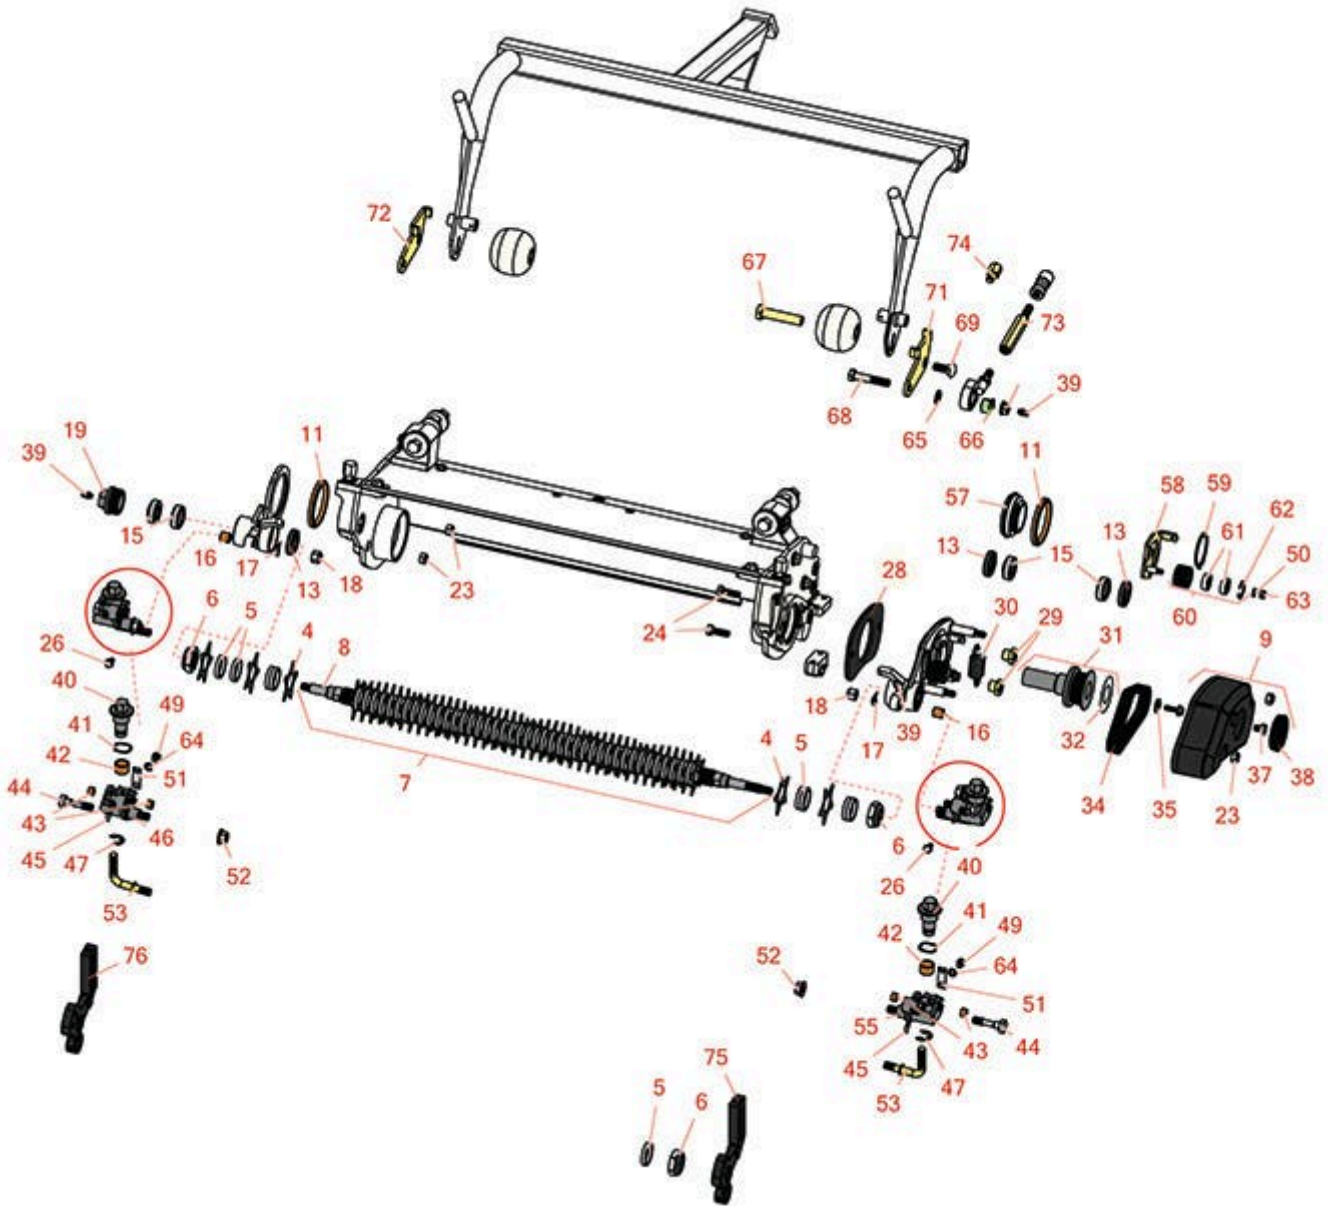

Replaces Toro Greensmaster 3050 Parts

DPA Cutting Unit - Models 04610, 04611 & 04616
Groomer - Model 04635

All original equipment manufacturers names and part numbers are used for identification purposes only, and we are in no way implying that our products are original equipment parts. Prices subject to change without notice.

Replaces Toro Greensmaster 3050 Parts

DPA Cutting Unit - Models 04610, 04611 & 04616

Groomer - Model 04635

Item No	R&R Part No.	OEM Part No.	Description	Qty Req	Order Quantity
Blades					
4	R110-2333	110-2333	Groomer Blade - Helix .028 Thick	42	
Other Parts Available					
5	R70-1350	70-1350	Spacer - 1/4 Fits Groomer Shaft	84	
6	R32127-46	32127-46, 3296-60	Locknut	2	
7	R117-1507	117-1507	Grooming Reel Assy	1	
8	R115-1770	115-1770	Shaft Assy - Groomer	1	
9	R106-8542	106-8542	LH Drive Cover Assy	1	
11	R106-8527	106-8527	Bushing	2	
13	R106-8530	106-8530	Seal - Oil	3	
15	R107-8105	106-8520, 107-8105	Bearing-Ball - Extended	4	
16	R256-2	256-2	Bushing - Idler Pulley	2	
17	R3290-301	3290-301	Washer - Spring Wave	2	
18	R3296-5	3296-5	Locknut - 3/8-24 Jam Nylon	2	
19	R106-8529	106-8529	Plug-Cap	1	
23	R33024-00	33024-00	Locknut - 8mm x 1.25	2	
24	R57-6380	33114-025, 48-9460, 60-4540	Bolt - Hex HD M8-1.25 x 25	2	
26	R48-7610	33113-012, 48-7610	Bolt - Hex HD Nyloc M6 x 12	2	
28	R106-8463	106-8463	Shim-Groomer	1	