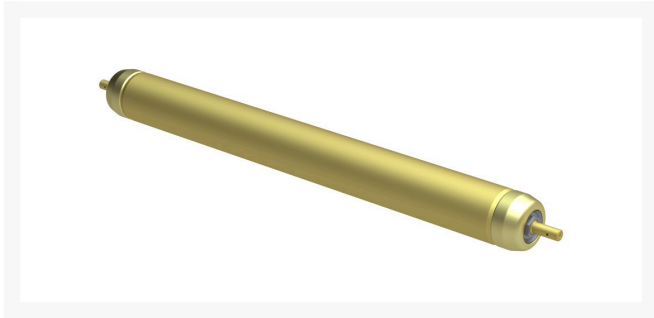

Roller Assy - with Hardened Shaft

R137-6141

Replaces
Toro 137-6141

Specifications
Manufacturer R&R Products

Fits Models
Toro Groundsmaster 3500-D
Toro Groundsmaster 3500-G
Toro Groundsmaster 3505-D
Toro Groundsmaster 4500-D

Replacement Parts

R114-5430	Overhaul Kit - Roller
R117-5100	Shaft- Long - Rear
	Roller - Hardened
R114-3717	Seal
R112-5290	Bearing - Stainless
R112-7494	Seal
R150690	Screw - Set 1/4-20 x 1/4

Gritmaster

309 Percy Osborn Road Morningside, 4001
0313035785