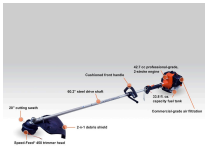

Echo SRM-410x String Trimmer 42.7CC Straight Shaft RECSRM410X

Details

The most powerful Echo string trimmer with professional grade power. This straight shaft trimmer levels tough, overgrown weeds and grass with power to spare making it a nimble beast. Equipped with a 42.7cc professional grade, 2-stroke engine for performance and durability. Features a solid steel drive shaft, pleated, automotive-style paper air filter to keep the engine cleaner in harsh conditions, and a 2-in-1 shield, if a blade is used, sold separately. Ultimate trimming efficiency is with a 20in cutting swath and 33.8 fluid oz. fuel tank for increased run time. 42.7cc head. Large 20in cutting swath. 33.8 fl oz capacity see-through fuel tank. Commercial grade air filtration.

Please note: This product is considered either bulky or otherwise restricted from shipment by air, and will only be shipped ground freight.

- Heavy-duty 42.7cc professional-grade, 2-stroke engine
- Speed-Feed 450 head
- Solid steel drive shaft
- Pleated, automotive-style paper air filter
- 2-in-1 shield
- 20in cutting swath
- 33.8fl oz. fuel tank capacity

Specifications

Manufacturer	Echo
Carburetor	Rotary
Cutting Width	20 in
Engine Displacement	42.7 cc (2.6 cu in)
Fuel Capacity	33.8 fl oz
Shaft Length	60 in
Starting System	Standard

Gritmaster

309 Percy Osborn Road Morningside, 4001
0313035785