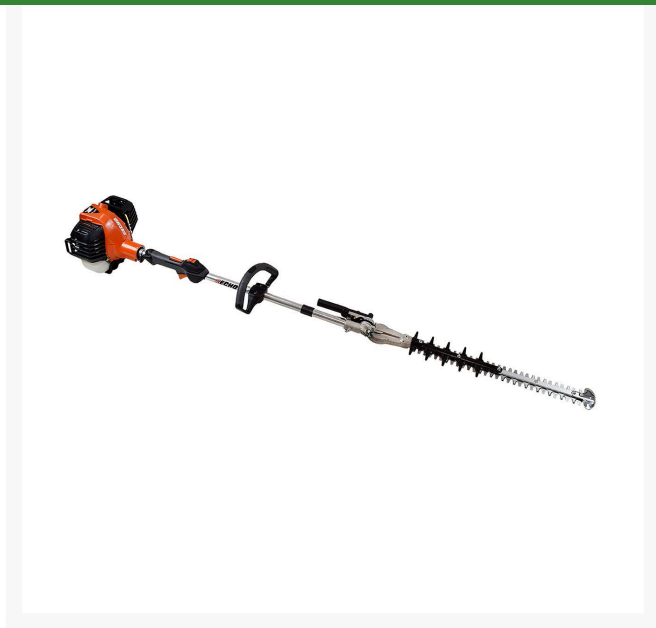

Echo HCA2620S Short Shafted Articulating Hedge Trimmer 33in 25.4CC REHCA2620S

Details

The ECHO HCA2620S articulating short shafted hedge trimmer features a 33in shaft with 21in blade. This lightweight workhorse with 25.4cc and 1.45 horsepower is the perfect answer for many trimmer jobs.

Please note: This product is considered either bulky or otherwise restricted from shipment by air, and will only be shipped ground freight.

Specifications

Manufacturer	Echo
Blade Length	21 in
Carburetor	Rotary
Engine Displacement	25.4 cc (1.6 cu in)
Fuel Capacity	20.6 fl oz
Shaft Length	33 in
Starting System	Standard
Weight (lbs)	5.7 lb