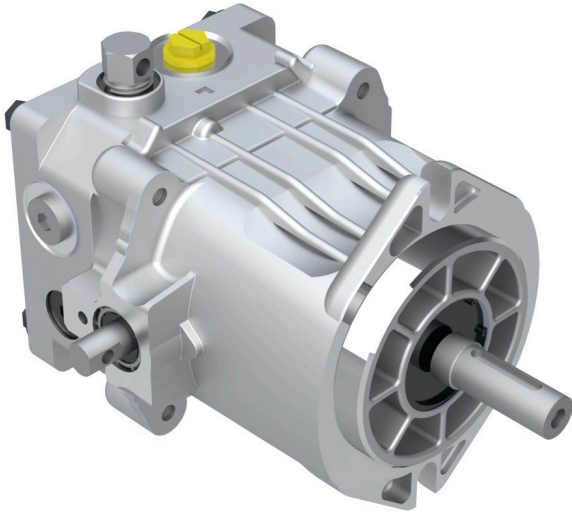

Hydraulic Pump Assy - LH

R116-0942

Replaces

Exmark	116-0942
Toro	116-0942

Specifications

Manufacturer	R&R Products
--------------	--------------

Fits Models

- Toro Commercial Walk Behind
- Exmark Turf Tracer S-Series
- Exmark Viking