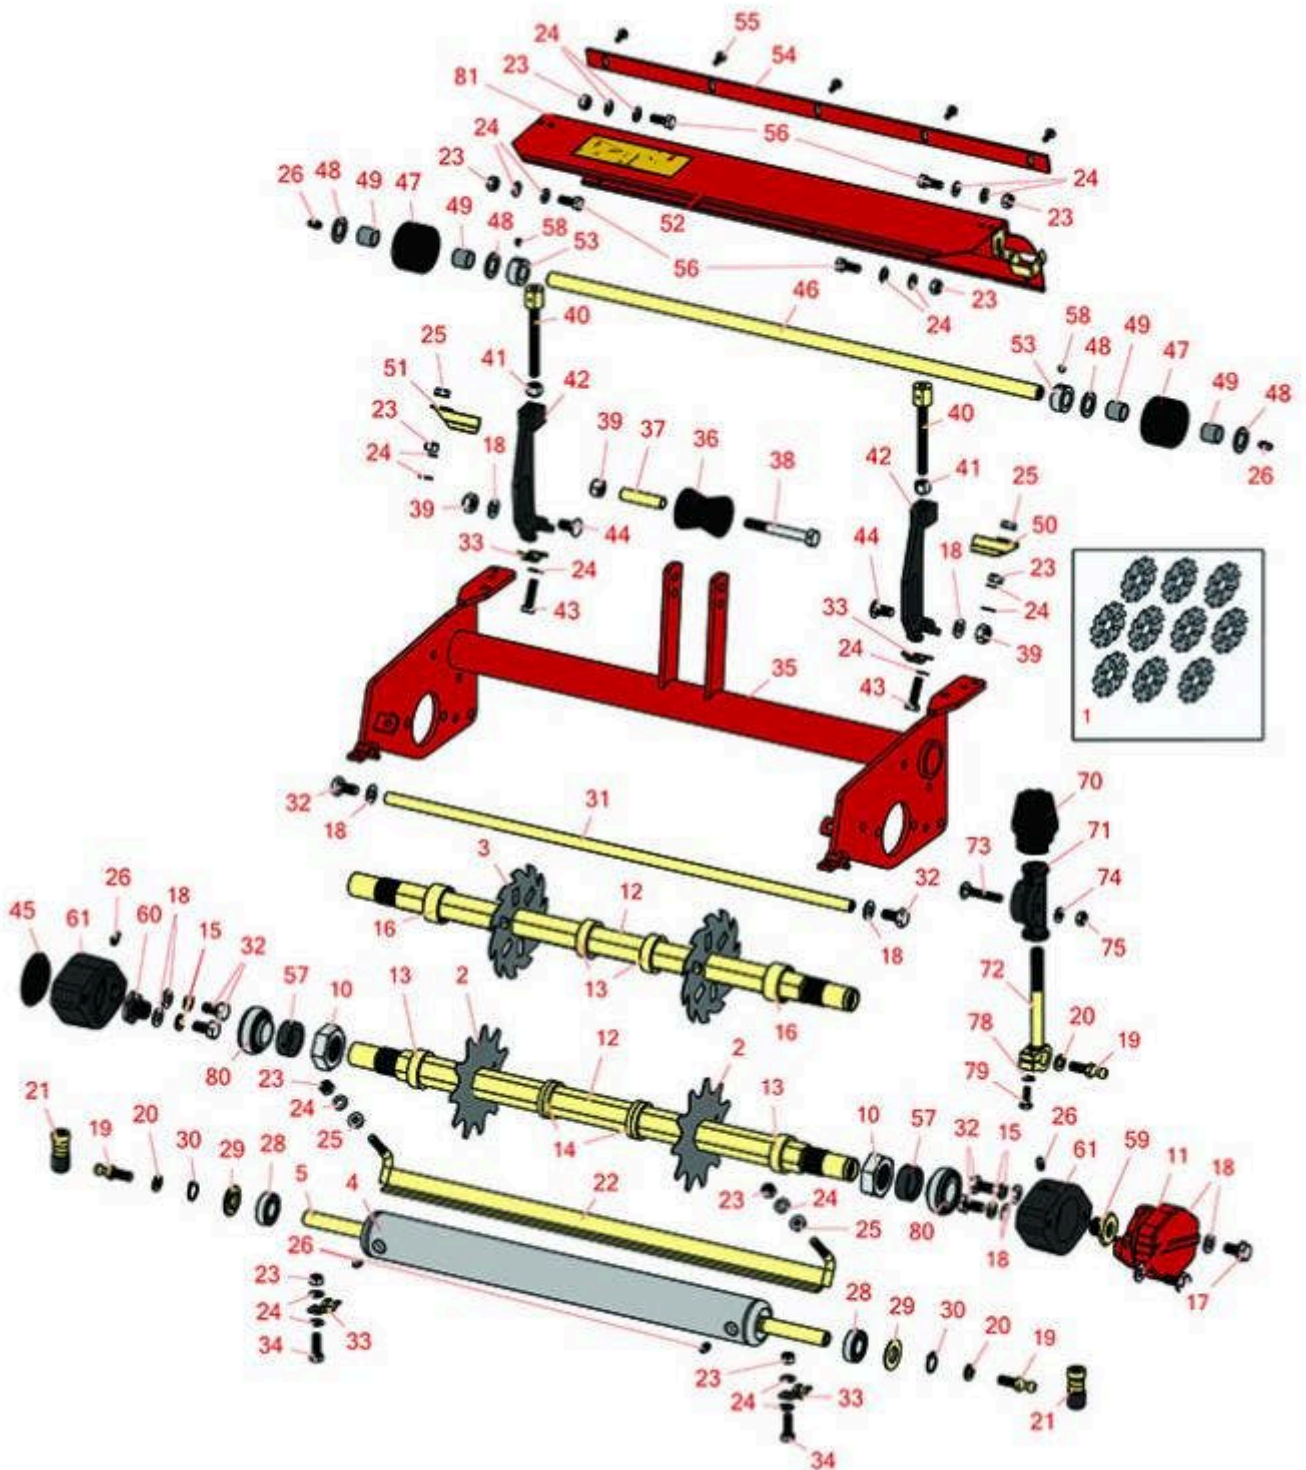

Replaces Toro Greensmaster 3050 Parts

Dethatcher Unit - Models 04493 & 04496

Dethatching Reel & Frame

All original equipment manufacturers names and part numbers are used for identification purposes only, and we are in no way implying that our products are original equipment parts. Prices subject to change without notice.

Replaces Toro Greensmaster 3050 Parts

Dethatcher Unit - Models 04493 & 04496

Dethatching Reel & Frame

Item No	R&R Part No.	OEM Part No.	Description	Qty Req	Order Quantity
---------	--------------	--------------	-------------	---------	----------------

Overhaul Kits

1	R106-6392	106-6392	Verti-Cut Blade Kit - 2mm Carbide Tipped	0	
---	------------------	----------	--	---	--

Tech Note: Includes Carbide Tipped Blades to rebuild 3 dethatching reels: 108 ea: R150209C Vertical Mower Blade:

Verti-Cut Blades

2	R17-1590	17-1590	Verti-Cut Blade	36	
3	R150109C	106-5422	Verti-Cut Blade - Carbide Tipped 1.2mm	36	
3	R150209C	106-6355	Verti-Cut Blade - Carbide Tipped 2mm	36	

Rollers

4	R95-5943	95-5943	Roller - Front 2	1	
5	R95-5946	95-5946	Shaft - 2 Front Roller	1	