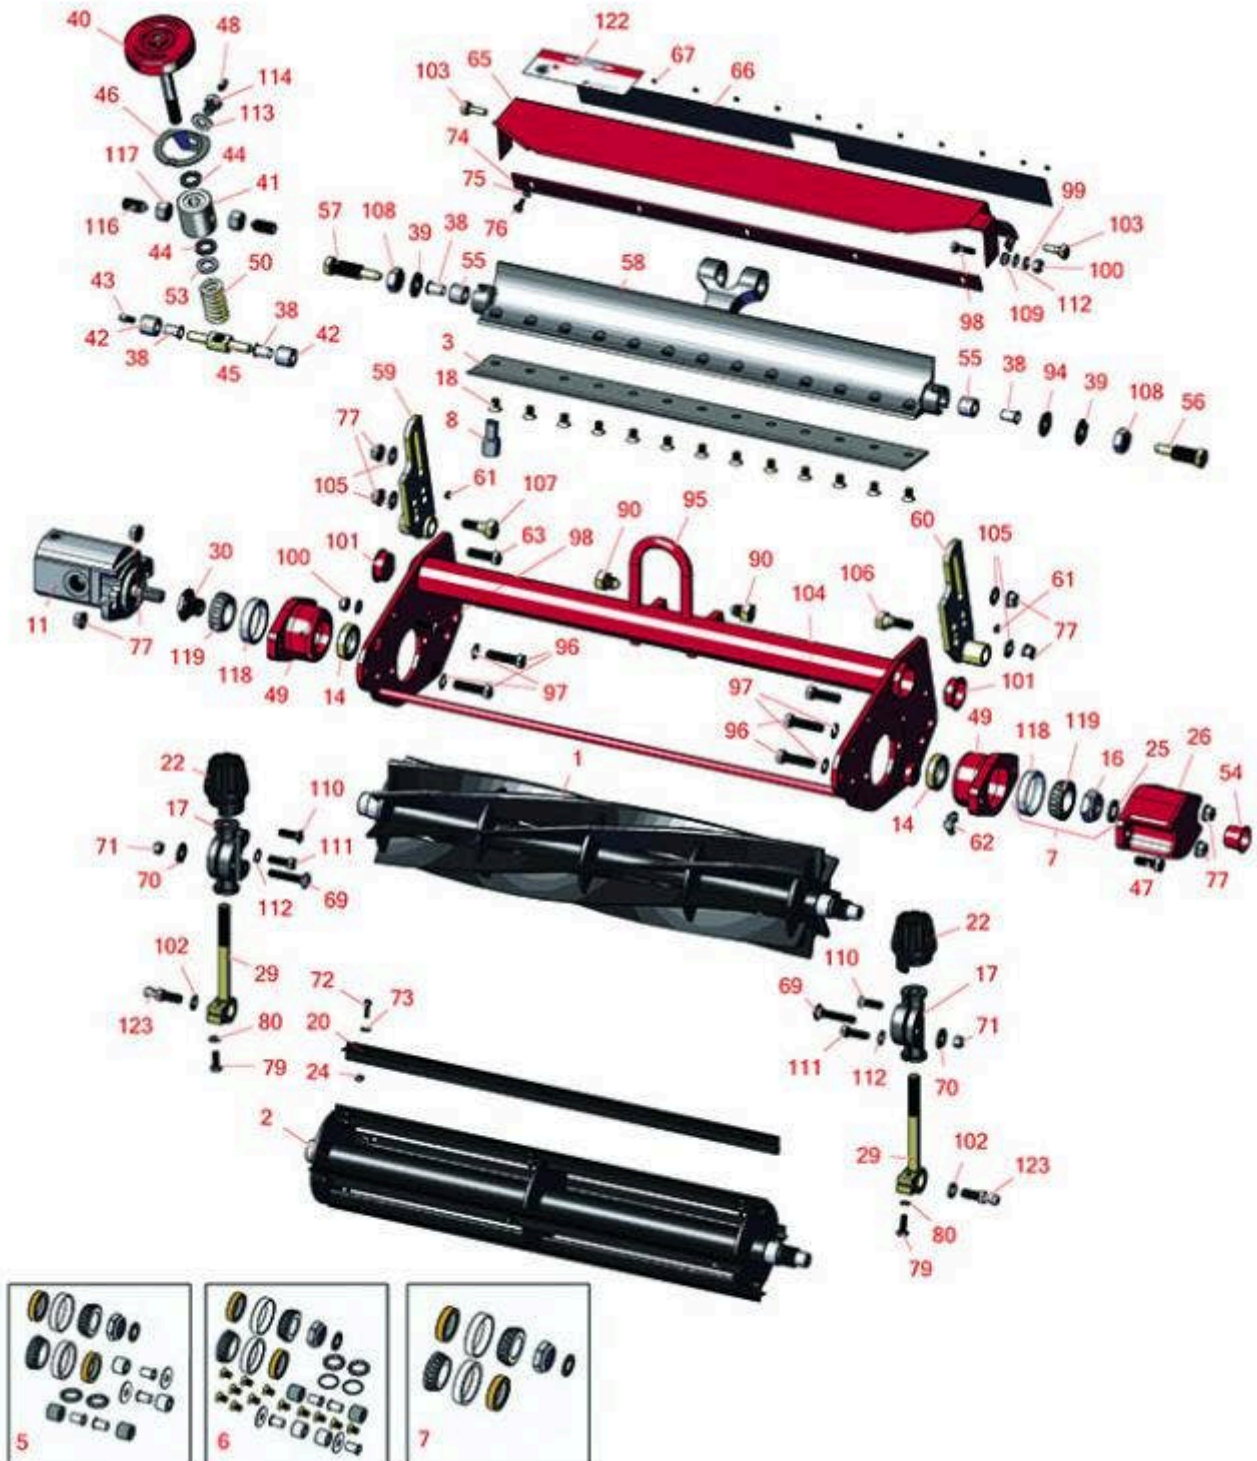

Replaces Toro Greensmaster 3050 Parts

SPA Cutting Unit - Models 04450 & 04468
Reel & Bedknife

All original equipment manufacturers names and part numbers are used for identification purposes only, and we are in no way implying that our products are original equipment parts. Prices subject to change without notice.

Replaces Toro Greensmaster 3050 Parts

SPA Cutting Unit - Models 04450 & 04468

Reel & Bedknife

Item No	R&R Part No.	OEM Part No.	Description	Qty Req	Order Quantity
<i>R&R Reels, Lifetime Guaranteed</i>					
1	R150760		Reel - 14 Blade	1	
1	R12-2789	12-2789, 130-6470	Reel - 11 Blade	1	
1	R5-3195	5-3195	Reel - 9 Blade	1	
1	R5-3189	12-3599, 130-6469, 5-3189	Reel - 8 Blade	1	
1	R5-3189H		Reel - 8 Blade Heavy Duty	1	
1	R5-3206	5-3206	Reel - 6 Blade	1	
1	R5-3205	12-0729, 12-8779, 5-3205	Reel - 5 Blade	1	
1	R5-3215	5-3215	Reel - 5 Blade Heavy Duty	1	
1	R5-3200	5-3200	Reel - 4 Blade	1	
2	R150480		Brush Reel	1	
<i>R&R Bedknives, Lifetime Guaranteed</i>					
3	R150466	63-8600, 64-6393, 94-6393	Bedknife - Super Thick .312 - 1.00 HOC	1	
3	R94-6392	62-2500, 94-6392	Bedknife - High Cut .312 - 1.00 HOC	1	
3	R93-4264	57-4960, 63-8470, 93-4264	Bedknife - Low Cut .187 - 1.00 HOC	1	
3	R93-4263	63-8560, 66-9320, 93-4263, 93-6039	Bedknife - Tournament Cut .125 - .500 HOC	1	

Replaces Toro Greensmaster 3050 Parts

SPA Cutting Unit - Models 04450 & 04468
Reel & Bedknife

Item No	R&R Part No.	OEM Part No.	Description	Qty Req	Order Quantity
3	R93-4262	65-8250, 93-4262, 93-4263	Bedknife - Micro Cut .062 - .187 HOC	1	
3	R94-6396	10-4900, 54-9150, 94-6396, Oct-00	Bedknife - High Cut 5/16"-1" HOC	1	