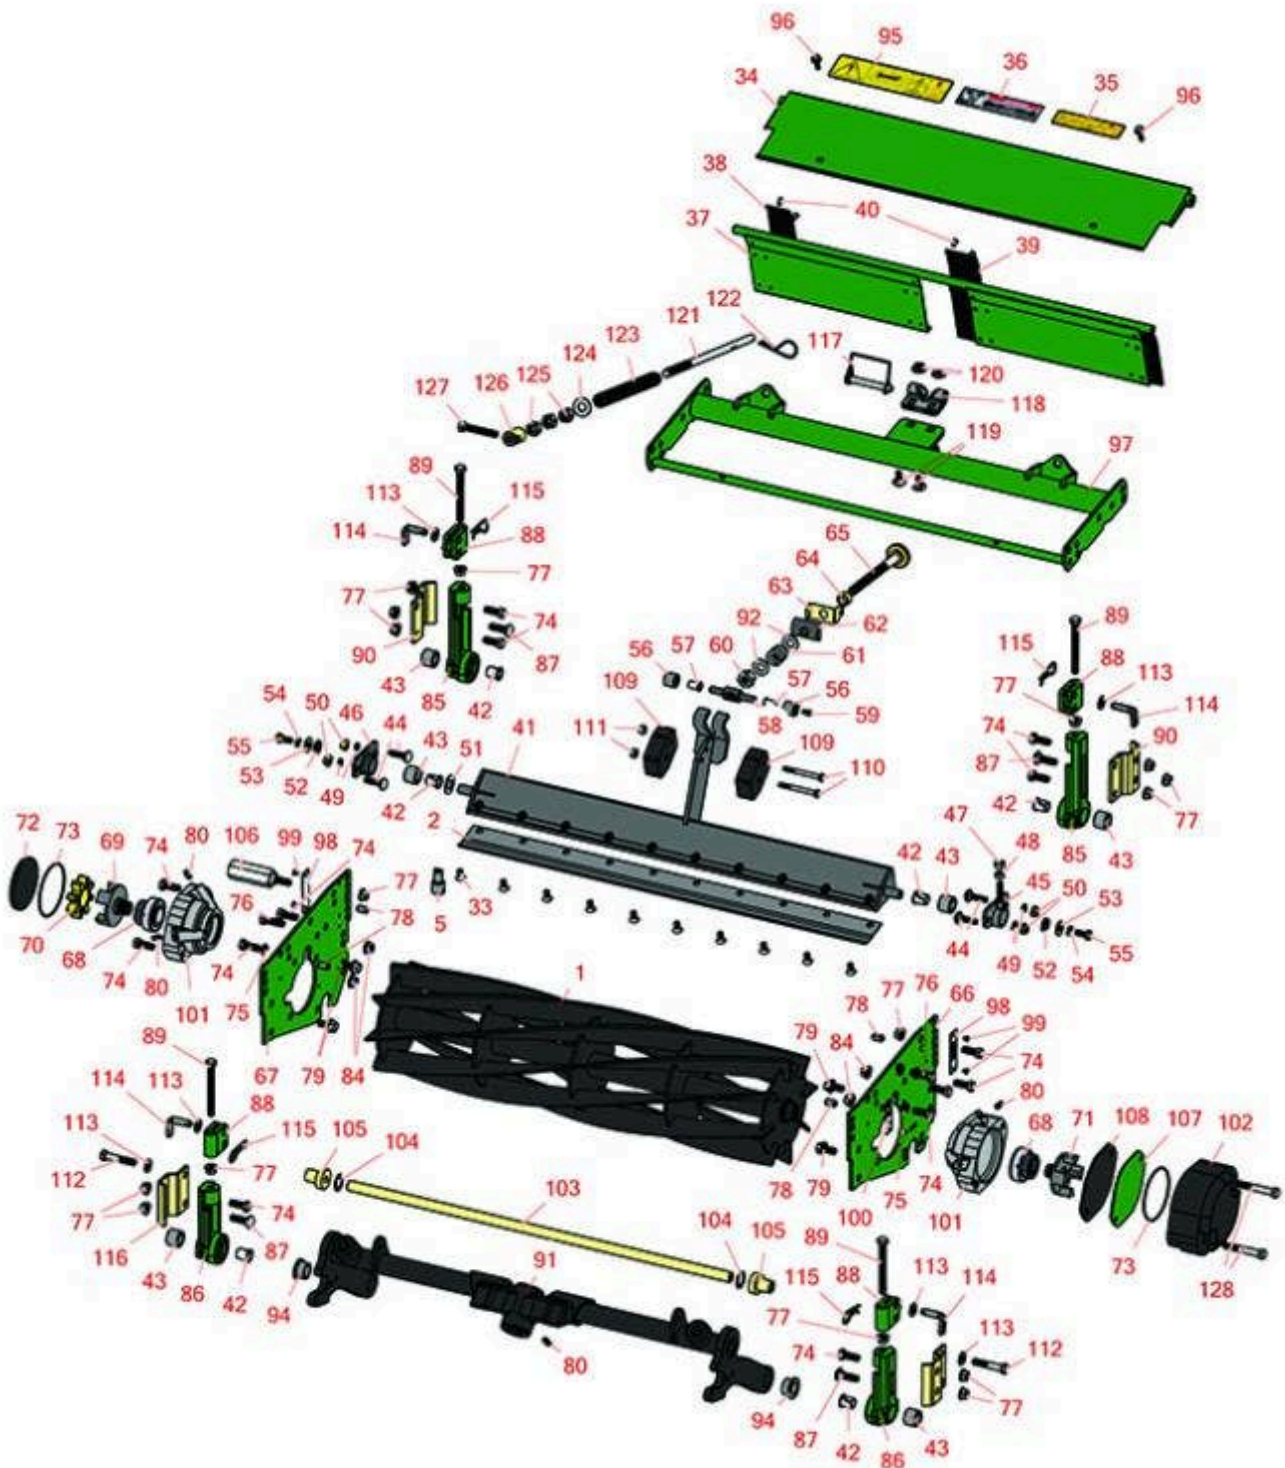

# Replaces R&R Products Reel Max 331LP

## Parts

Cutting Unit  
Reel & Bedknife

All original equipment manufacturers names and part numbers are used for identification purposes only, and we are in no way implying that our products are original equipment parts. Prices subject to change without notice.