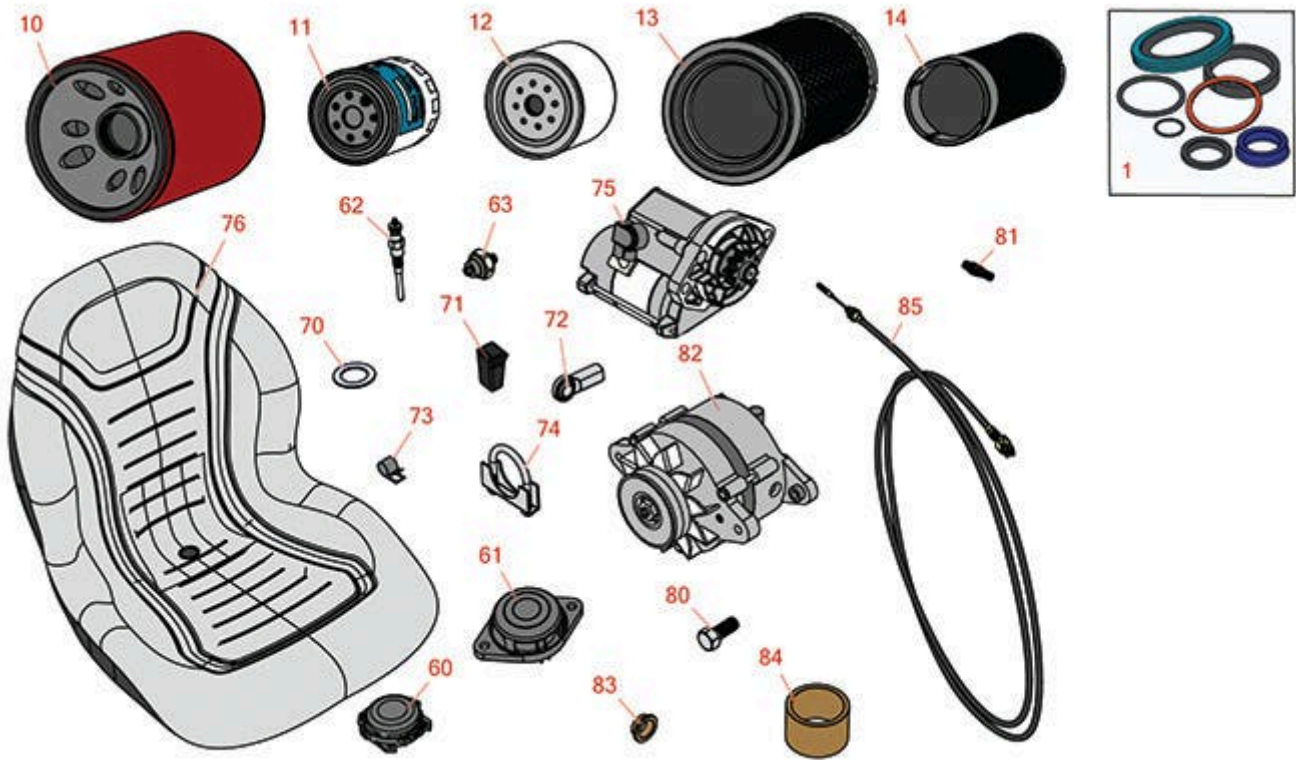

Replaces Jacobsen AR-5 Parts

Traction Unit

Traction Unit

All original equipment manufacturers names and part numbers are used for identification purposes only, and we are in no way implying that our products are original equipment parts. Prices subject to change without notice.

Replaces Jacobsen AR-5 Parts

Traction Unit

Traction Unit

Item No	R&R Part No.	OEM Part No.	Description	Qty Req	Order Quantity
---------	--------------	--------------	-------------	---------	----------------

Replaces Jacobsen AR-5 Parts

Traction Unit

Traction Unit

Item No	R&R Part No.	OEM Part No.	Description	Qty Req	Order Quantity
73	R345666	345666	Clamp	1	
74	R348856	348856	Clamp - Muffler - 1-1/2	1	
75	RX1546163010	556988	Kubota Starter	1	
76	RMXB200GY	1001774, 66172	Milsco Seat XB200 - Grey	1	
<i>Tech Note: This seat will not accept seat belts:</i>					
80	R353914	353914	Bolt - Wheel	20	
81	R232-27	232-27, 360111	Stem - Valve w/ Cap	4	
82	RX1576364010	5000938	Kubota Alternator 35 Amp	1	
83	R352726	352726	Bushing - Bronze	2	
84	R366871	366871	Bushing - Pivot - Axle	2	
85	R1003048	1003048	Cable Assy - Brake	1	
85	R1003047	1003047	Cable Assy - Brake	1	