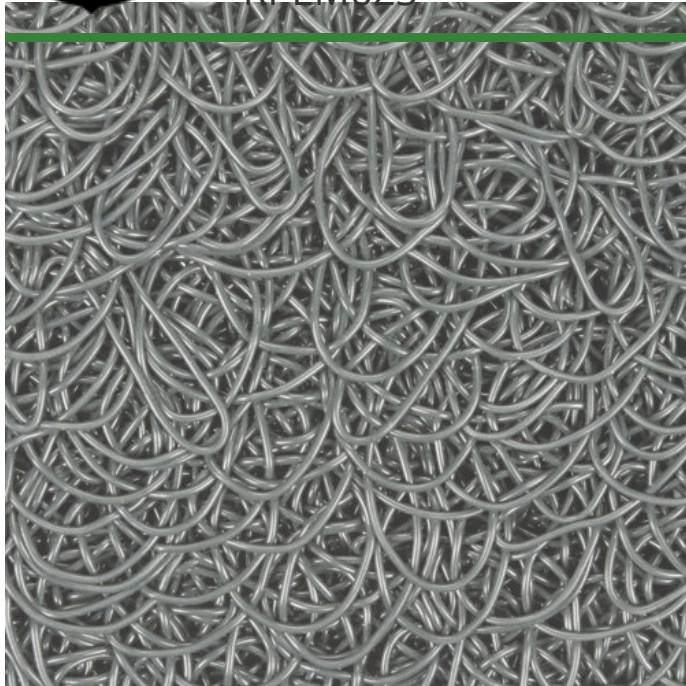

PEM Matting - 6 x 25 Roll

RPEM625

Details

Solve your Softspikes slippage problems! P.E.M. matting provides sure footing and excellent traction, reducing risk of slippage and injury on bridges, steps and walkways. Eliminates golf ball bounce on cart paths and worn pathways. Ideal for beverage areas, tee boxes, clubhouse areas, around greens or fairways. Adhere to concrete, wood, asphalt or steel with silicone or screws. Trims easily with razor knife for custom fitting. Lightweight yet resistant to wind uplift. Water drains through the mat eliminating standing liquids. Moisture evaporates beneath mat reducing algae growth. Cleans easily with sweeping or wash down. UV to resist fading. Weatherability -35F to +180F. Hunter Green or Black. Silicone requirements - 4 tubes/roll for foot traffic, 8 tubes/roll for cart traffic.

- Improves footing in high traffic areas
- Water drains through
- Moisture evaporates beneath mat
- Cleans easily
- Adheres to concrete, wood, asphalt or steel
- Weather and UV resistant
- 72" wide x 25 foot roll

Specifications

Manufacturer

R&R Products

Options

Color

- Gray
- Green
- Chocolate Brown
- Blue
- Black
- Sand

Gritmaster

309 Percy Osborn Road Morningside, 4001
0313035785