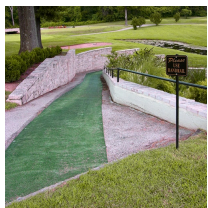

PEM Matting - 6 x 25 Roll

RPEM625

Details

Solve your Softspikes slippage problems! P.E.M. matting provides sure footing and excellent traction, reducing risk of slippage and injury on bridges, steps and walkways. Eliminates golf ball bounce on cart paths and worn pathways. Ideal for beverage areas, tee boxes, clubhouse areas, around greens or fairways. Adhere to concrete, wood, asphalt or steel with silicone or screws. Trims easily with razor knife for custom fitting. Lightweight yet resistant to wind uplift. Water drains through the mat eliminating standing liquids. Moisture evaporates beneath mat reducing algae growth. Cleans easily with sweeping or wash down. UV to resist fading. Weatherability -35F to +180F. Hunter Green or Black. Silicone requirements - 4 tubes/roll for foot traffic, 8 tubes/roll for cart traffic.

- Improves footing in high traffic areas
- Water drains through
- Moisture evaporates beneath mat
- Cleans easily
- Adheres to concrete, wood, asphalt or steel
- Weather and UV resistant
- 72" wide x 25 foot roll

Specifications

Manufacturer

R&R Products

Options

Color

- Gray
- Green
- Chocolate Brown
- Blue
- Black
- Sand

Gritmaster

309 Percy Osborn Road Morningside, 4001
0313035785