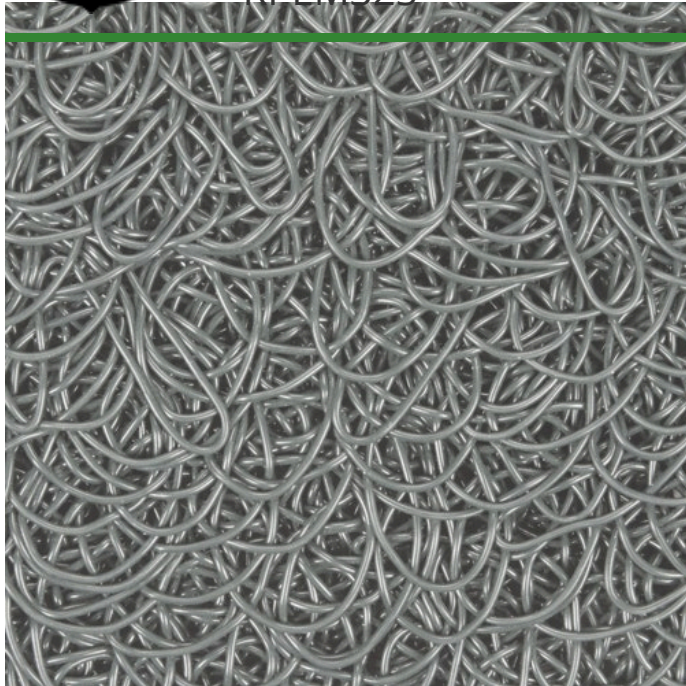

PEM Matting - 3 x 25 Roll

RPEM325

Details

Solve your Softspikes slippage problems! P.E.M. matting provides sure footing and excellent traction, reducing risk of slippage and injury on bridges, steps and walkways. Eliminates golf ball bounce on cart paths and worn pathways. Ideal for beverage areas, tee boxes, clubhouse areas, around greens or fairways. Adhere to concrete, wood, asphalt or steel with silicone or screws. Trims easily with razor knife for custom fitting. Lightweight yet resistant to wind uplift. Water drains through the mat eliminating standing liquids. Moisture evaporates beneath mat reducing algae growth. Cleans easily with sweeping or wash down. UV to resist fading. Weatherability -35F to +180F. Hunter Green or Black. Silicone requirements - 4 tubes/roll for foot traffic, 8 tubes/roll for cart traffic.

- Improves footing in high traffic areas
- Water drains through
- Moisture evaporates beneath mat
- Cleans easily
- Adheres to concrete, wood, asphalt or steel
- Weather and UV resistant
- 36" wide x 25 foot roll

Specifications

Manufacturer

R&R Products

Options

Color

- Gray
- Green
- Chocolate Brown
- Blue
- Black
- Sand

Gritmaster

309 Percy Osborn Road Morningside, 4001
0313035785