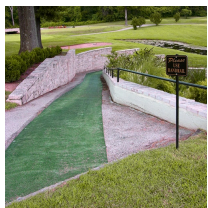

PEM Matting - 3 x 25 Roll

RPEM325

Details

Solve your Softspikes slippage problems! P.E.M. matting provides sure footing and excellent traction, reducing risk of slippage and injury on bridges, steps and walkways. Eliminates golf ball bounce on cart paths and worn pathways. Ideal for beverage areas, tee boxes, clubhouse areas, around greens or fairways. Adhere to concrete, wood, asphalt or steel with silicone or screws. Trims easily with razor knife for custom fitting. Lightweight yet resistant to wind uplift. Water drains through the mat eliminating standing liquids. Moisture evaporates beneath mat reducing algae growth. Cleans easily with sweeping or wash down. UV to resist fading. Weatherability -35F to +180F. Hunter Green or Black. Silicone requirements - 4 tubes/roll for foot traffic, 8 tubes/roll for cart traffic.

- Improves footing in high traffic areas
- Water drains through
- Moisture evaporates beneath mat
- Cleans easily
- Adheres to concrete, wood, asphalt or steel
- Weather and UV resistant
- 36" wide x 25 foot roll

Specifications

Manufacturer

R&R Products

Options

Color

- Gray
- Green
- Chocolate Brown
- Blue
- Black
- Sand

Gritmaster

309 Percy Osborn Road Morningside, 4001
0313035785