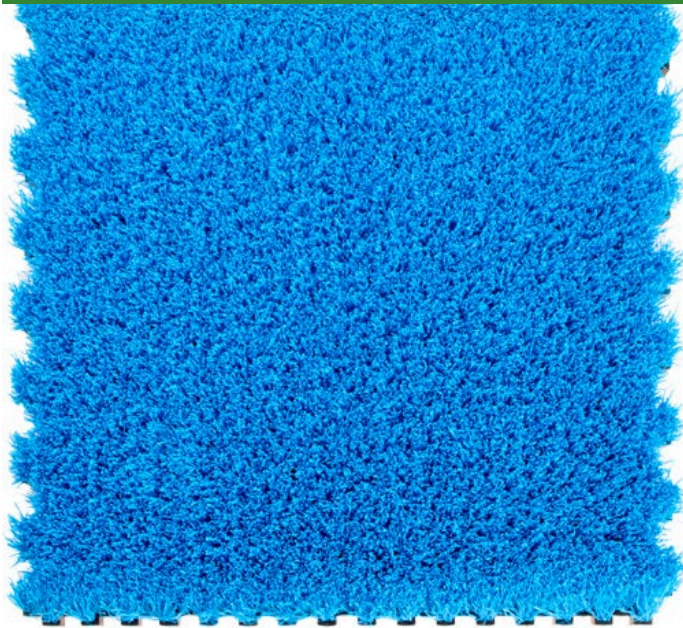

Fiberbuilt Distance Marker

RP38

Details

Extremely visible and durable BVD markers are manufactured of brush golf mat material and install in minutes at grass level. Simply cut turf around perimeter with spade. Remove turf, level the ground to correct depth and insert BVD marker into the area. No moving parts, nothing to break and are easily mowed over. If you need to raise or lower them, simply lift up, add or remove soil and put back down. Colorfast fiber resists fading. Available in 1' x 1' squares of solid color or green with color circle. Virtually indestructible. No maintenance.

- Manufactured of golf mat material
- Quick to install
- Mow-over ease
- Colorfast & resists fading
- No maintenance

Specifications

Manufacturer Fiberbuilt

Options

Color White
Blue

Gritmaster

309 Percy Osborn Road Morningside, 4001
0313035785