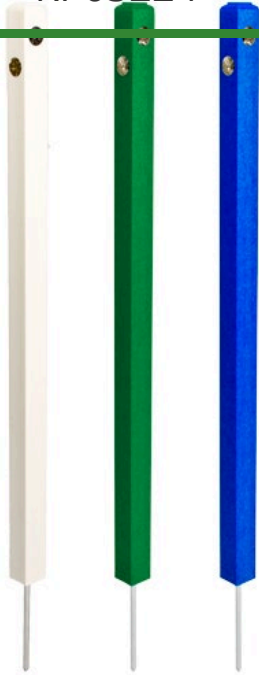

# 24" Smart Out of Bounds/Hazard Markers

RP05224

## Details

Place reflective out-of-bounds Markers in the ground to measure distance to hazard areas such as bunkers, water, or out-of-bounds areas using the rangefinder. These recycled lumber 2" X 2" stakes with spike base contain laser prisms for reflectivity. For fun, place stakes on the tees for golfers to measure back to the tee from their existing position.

## Replacement Parts

RP10016 Steel Stake - 3/8 x 8