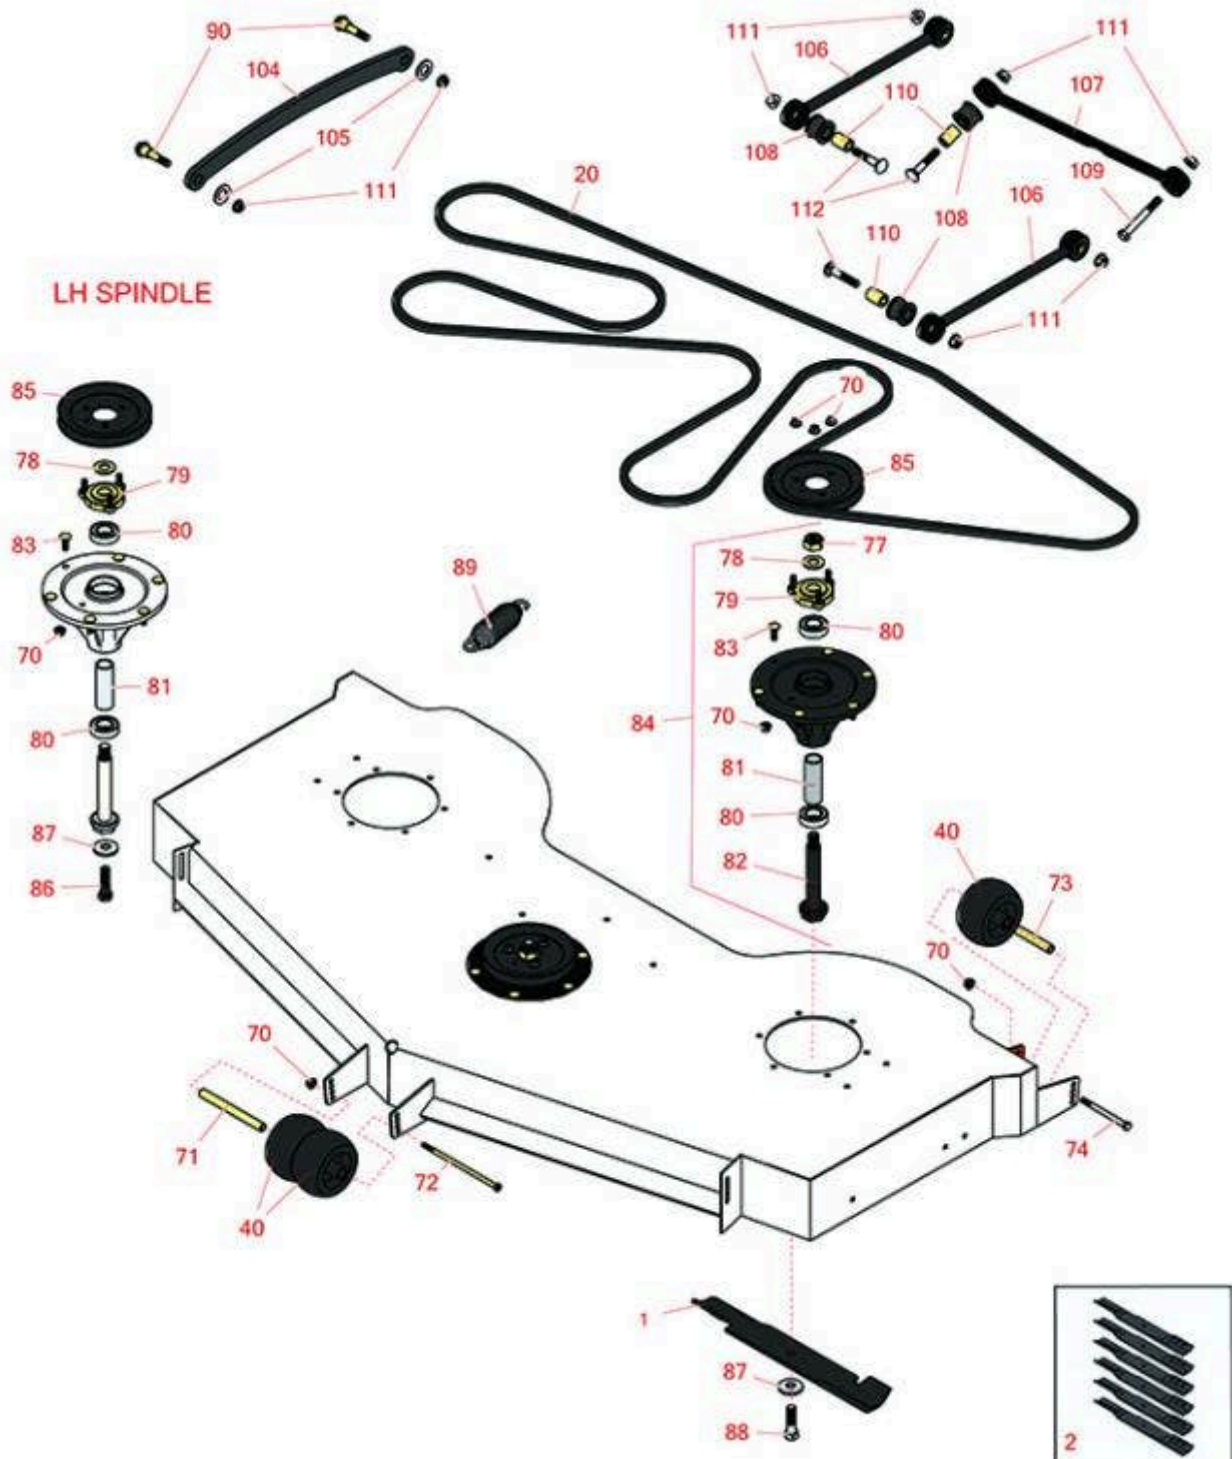

Replaces Toro Z Master Professional 7500-D Parts

Zero-Turn Mower with 72in Deck - Model 74029
72in Rotary Deck

All original equipment manufacturers names and part numbers are used for identification purposes only, and we are in no way implying that our products are original equipment parts. Prices subject to change without notice.

Replaces Toro Z Master Professional 7500-D Parts

Zero-Turn Mower with 72in Deck - Model 74029
72in Rotary Deck

Item No	R&R Part No.	OEM Part No.	Description	Qty Req	Order Quantity
Rotary Blades					
1	R105-7719-03	105-7719-03	Mower Blade - 24.5 in Mulcher w/Hard Facing	2	
2	R108-1126	108-1126	Mower Blade Kit - 24.5 in Mulcher w/Hard Facing Set/6	1	
Belts					
20	R126-7628	126-7628	Belt- Bb	1	
Other Parts Available					
40	R68-2730	1-603299, 68-2730	Wheel - Anti Scalp	4	
70	R104-8301	104-8301, 104-9301, 109-6658, 133-7570	Locknut - 3/8-16 Nylon Flanged	42	
71	R98-5967	98-5967	Spacer-Wheel	1	
72	R108-5388	108-5388	Bolt - Hx HD 3/8-16 x 7 1/2	1	
73	R98-7912	98-7912	Bushing - Spanner Wheel	2	
74	R323-23	01-150-0810, 01-178-0636, 20-60-AGD, 323-23	Bolt - Hex HD 3/8-16 x 4-1/2	2	
77	R3296-67	3296-67	Locknut - 3/4-16 Heavy Jam RH Thread	2	
78	R92-5836	92-5836	Flat Washer - Hardened	3	
79	R127-0557	127-0557	Spindle Hub Assy w/Studs	3	
80	R116-0720	116-0720	Bearing - Ball - Special Triple Seal	6	
81	R127-0554	127-0554	Spacer - Bearing	3	
82	R127-0556	127-0556	Shaft- Spindle	2	