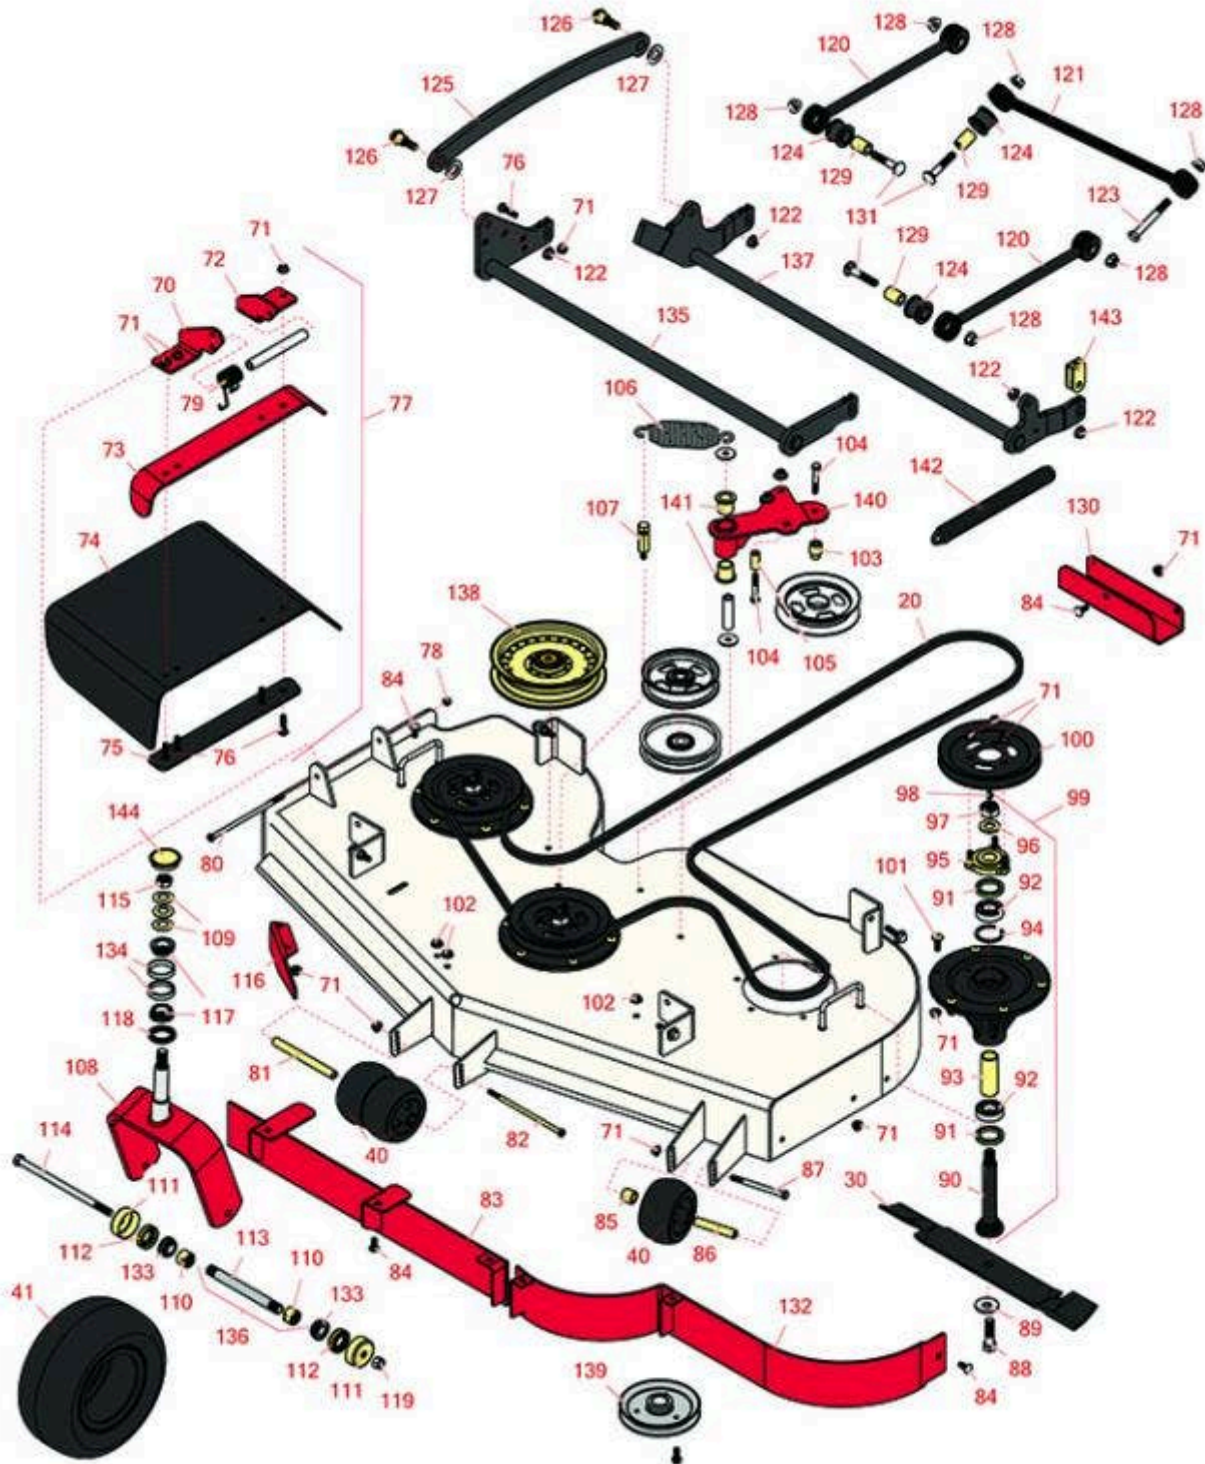

# Replaces Toro Z Master Commerical 3000 Parts

Zero Turn Mower with 60in Deck - Model 74996  
60in Side Discharge Deck

All original equipment manufacturers names and part numbers are used for identification purposes only, and we are in no way implying that our products are original equipment parts. Prices subject to change without notice.

# Replaces Toro Z Master Commercial 3000 Parts

Zero Turn Mower with 60in Deck - Model 74996  
60in Side Discharge Deck

Item No	R&R Part No.	OEM Part No.	Description	Qty Req	Order Quantity
<b>Belts</b>					
20	<b>R114-5858</b>	114-5858	Belt - V - Deck	1	
<b>Blades</b>					
30	<b>R105-7716-03</b>	105-7716-03	Mower Blade - 20.5 in Lo-Flow	3	
30	<b>R108-1128</b>	108-1128	Mower Blade Kit - 20.5 in Lo-Flow Set/6	3	
30	<b>R105-7715-03</b>	105-1115-03, 105-7715-03	Mower Blade - 20.5 in Mid-Flow	3	
30	<b>R108-1123</b>	108-1123	Mower Blade Kit - 20.5 in Mid-Flow Set/6	3	
30	<b>R105-7718-03</b>	105-7718-03	Mower Blade - 20.5 in High-Flow	3	
30	<b>R108-1114</b>	108-1114	Mower Blade Kit - 20.5 in High-Flow Set/6	3	
30	<b>R105-7777-03</b>	105-7777-03	Mower Blade - 20.5 in Recycler	3	
30	<b>R110-0405</b>	110-0405	Mower Blade Kit - 20.5 in Recycler Set/6	3	
30	<b>R105-8777-03</b>	105-8777-03	Mower Blade - 20.5 in Mulcher	3	
30	<b>R108-1115</b>	108-1115	Mower Blade Kit - 20.5 in Mulcher Set/6	3	
<b>Tires</b>					
40	<b>R68-2730</b>	1-603299, 68-2730	Wheel - Anti Scalp	4	
41	<b>RCT5121861</b>	1-523009, 126-5959	Tire - 13x6.50-6 Nhs (4 Ply) Carlisle Smooth	2	
41	<b>R127-9540</b>	127-9540	Tire & Wheel - 13x6.50-6 Pneumatic	2	
<b>Other Parts Available</b>					
70	<b>R106-3253-01</b>	106-3253-01	Plate-Hinge, Front	1	