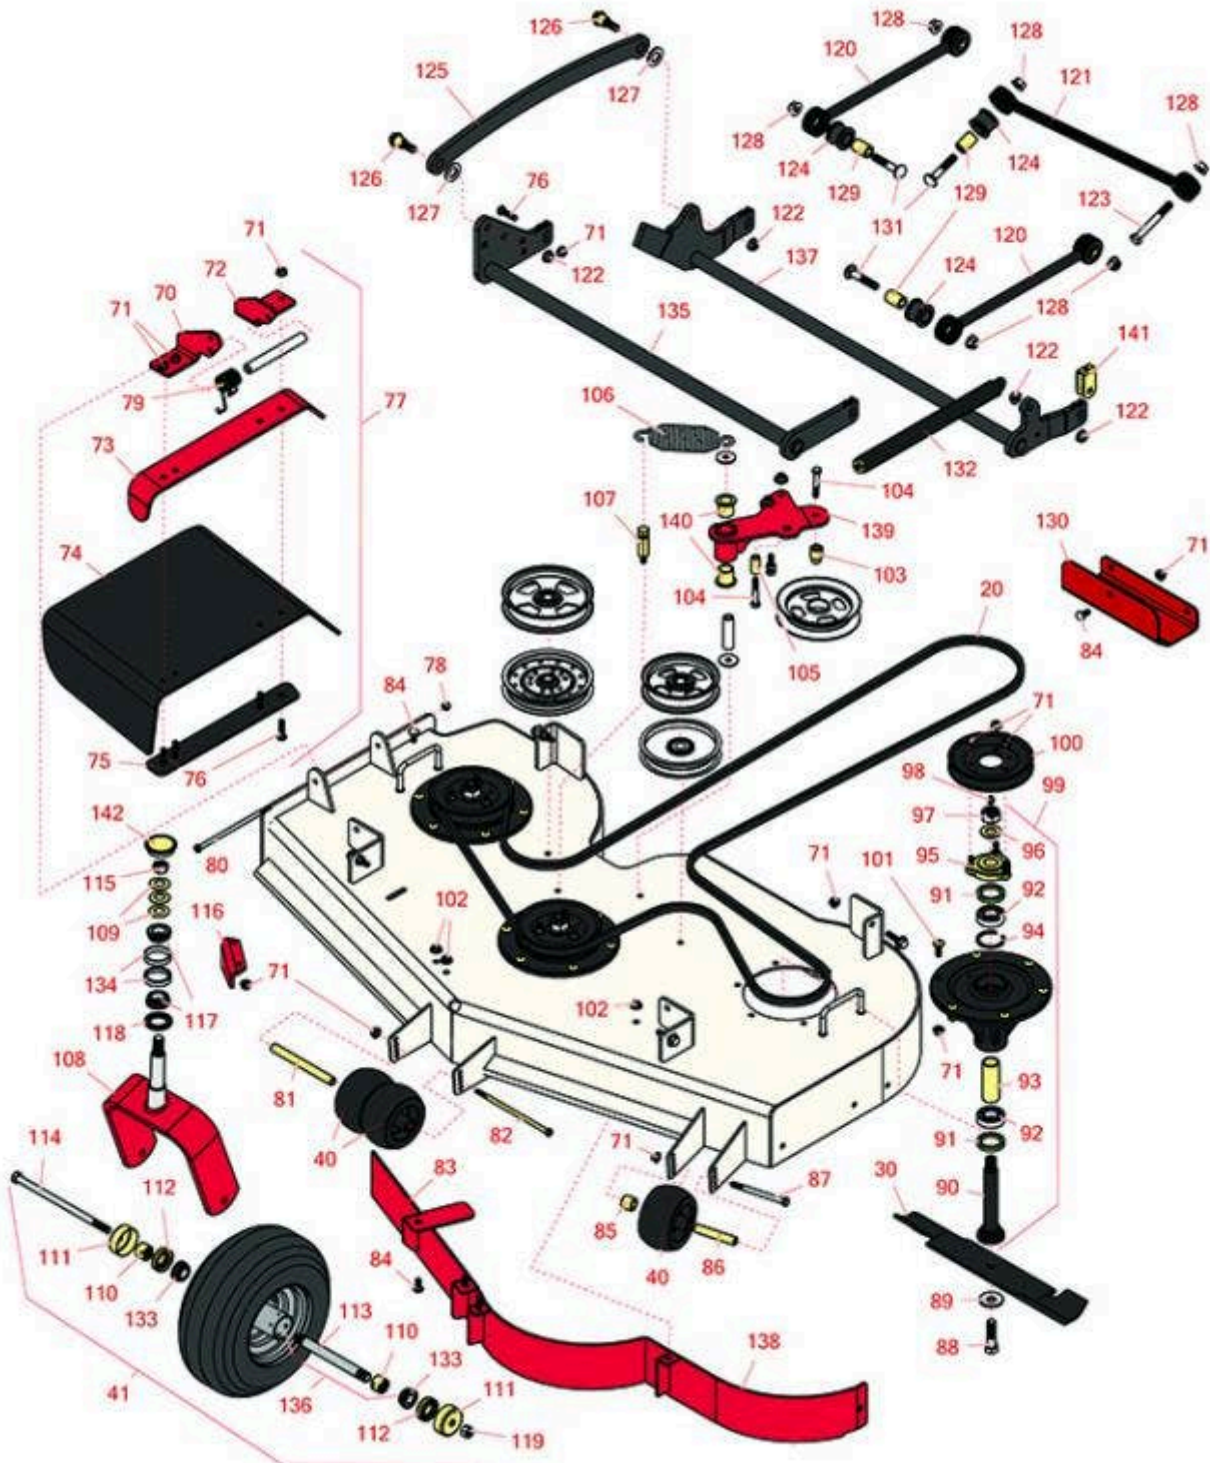

## 3000 Parts

Zero Turn Mower with 52in Deck - Model 74994

52in Deck Parts

All original equipment manufacturers names and part numbers are used for identification purposes only, and we are in no way implying that our products are original equipment parts. Prices subject to change without notice.

# Replaces Toro Z Master Commercial 3000 Parts

Zero Turn Mower with 52in Deck - Model 74994  
52in Deck Parts

Item No	R&R Part No.	OEM Part No.	Description	Qty Req	Order Quantity
<b>Belts</b>					
20	<b>R115-7426</b>	115-7426	Belt- V	1	
<b>Blades</b>					
30	<b>R105-7781-03</b>	105-7781-03	Mower Blade - 18 in High-Flow	3	
30	<b>R108-1117</b>	108-1117	Mower Blade Kit - 18 in High-Flow Set/6	1	
30	<b>R105-7779-03</b>	105-7779-03	Mower Blade - 18 in Recycler	3	
30	<b>R110-0408</b>	110-0408	Mower Blade Kit - 18 in Recycler Set/6	1	
<b>Tires</b>					
40	<b>R68-2730</b>	1-603299, 68-2730	Wheel - Anti Scalp	3	
41	<b>R127-9540</b>	127-9540	Tire & Wheel - 13x6.50-6 Pneumatic	2	
41	<b>RCT5121861</b>	1-523009, 126-5959	Tire - 13x6.50-6 Nhs (4 Ply) Carlisle Smooth	2	
<b>Other Parts Available</b>					
70	<b>R106-3253-01</b>	106-3253-01	Plate-Hinge, Front	1	
71	<b>R104-8301</b>	104-8301, 104-9301, 109-6658, 133-7570	Locknut - 3/8-16 Nylon Flanged	48	
72	<b>R108-4059-01</b>	108-4059-01	Plate-Hinge, Rear	1	
73	<b>R106-3246-01</b>	106-3246-01	Deflector	2	
74	<b>R151416</b>	108-5029, 110-0759, 151416	Deflector - Long	1	
75	<b>R106-3248-03</b>	106-3248-03	Strap - Discharge	1	