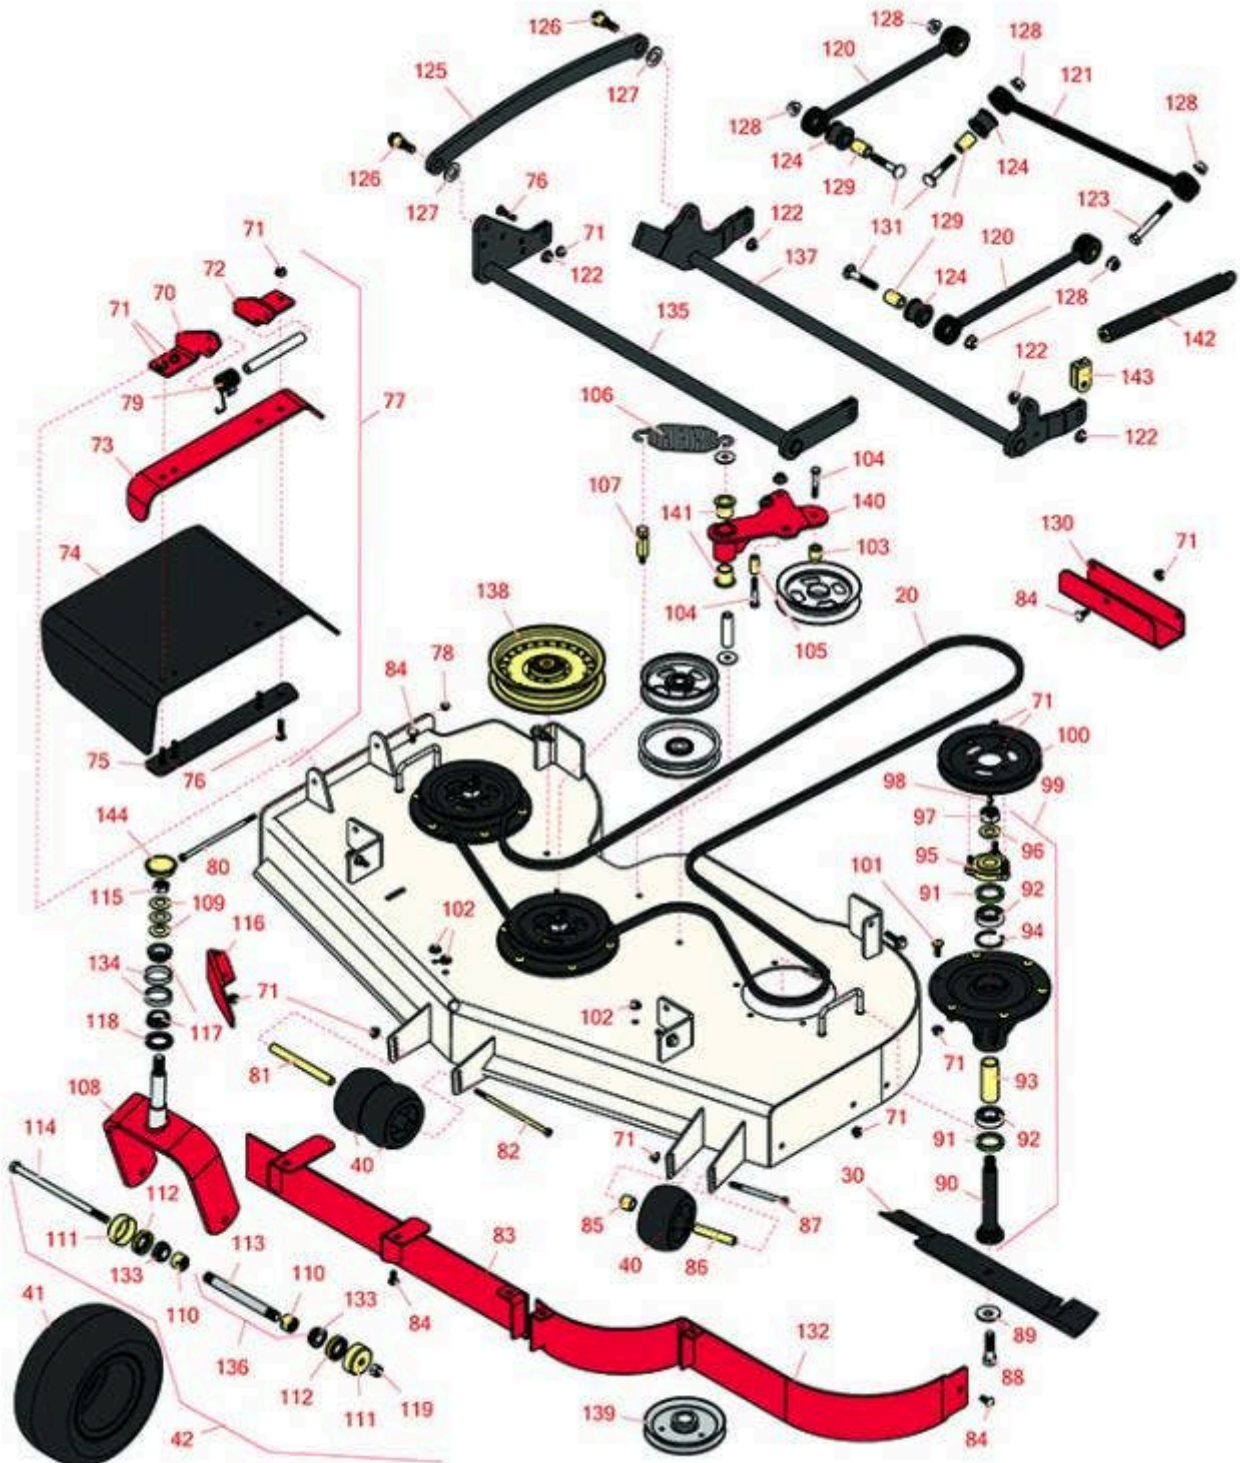

# Replaces Toro Z Master Commerical 3000 Parts

Zero Turn Mower with 60in Deck - Model 74990  
60in Side Discharge Deck

All original equipment manufacturers names and part numbers are used for identification purposes only, and we are in no way implying that our products are original equipment parts. Prices subject to change without notice.

# Replaces Toro Z Master Commercial 3000 Parts

Zero Turn Mower with 60in Deck - Model 74990  
60in Side Discharge Deck

Item No	R&R Part No.	OEM Part No.	Description	Qty Req	Order Quantity
<b>Belts</b>					
20	<b>R114-5858</b>	114-5858	Belt - V - Deck	1	
<b>Blades</b>					
30	<b>R105-7716-03</b>	105-7716-03	Mower Blade - 20.5 in Lo-Flow	3	
30	<b>R108-1128</b>	108-1128	Mower Blade Kit - 20.5 in Lo-Flow Set/6	1	
30	<b>R105-7715-03</b>	105-1115-03, 105-7715-03	Mower Blade - 20.5 in Mid-Flow	3	
30	<b>R108-1123</b>	108-1123	Mower Blade Kit - 20.5 in Mid-Flow Set/6	1	
30	<b>R105-7718-03</b>	105-7718-03	Mower Blade - 20.5 in High-Flow	3	
30	<b>R108-1114</b>	108-1114	Mower Blade Kit - 20.5 in High-Flow Set/6	1	
30	<b>R105-7777-03</b>	105-7777-03	Mower Blade - 20.5 in Recycler	3	
30	<b>R110-0405</b>	110-0405	Mower Blade Kit - 20.5 in Recycler Set/6	1	
30	<b>R105-8777-03</b>	105-8777-03	Mower Blade - 20.5 in Mulcher	3	
30	<b>R108-1115</b>	108-1115	Mower Blade Kit - 20.5 in Mulcher Set/6	1	
<b>Tires</b>					
40	<b>R68-2730</b>	1-603299, 68-2730	Wheel - Anti Scalp	4	
41	<b>RCT5121861</b>	1-523009, 126-5959	Tire - 13x6.50-6 Nhs (4 Ply) Carlisle Smooth	2	
42	<b>R127-9540</b>	127-9540	Tire & Wheel - 13x6.50-6 Pneumatic	2	
<b>Other Parts Available</b>					
70	<b>R106-3253-01</b>	106-3253-01	Plate-Hinge, Front	1	