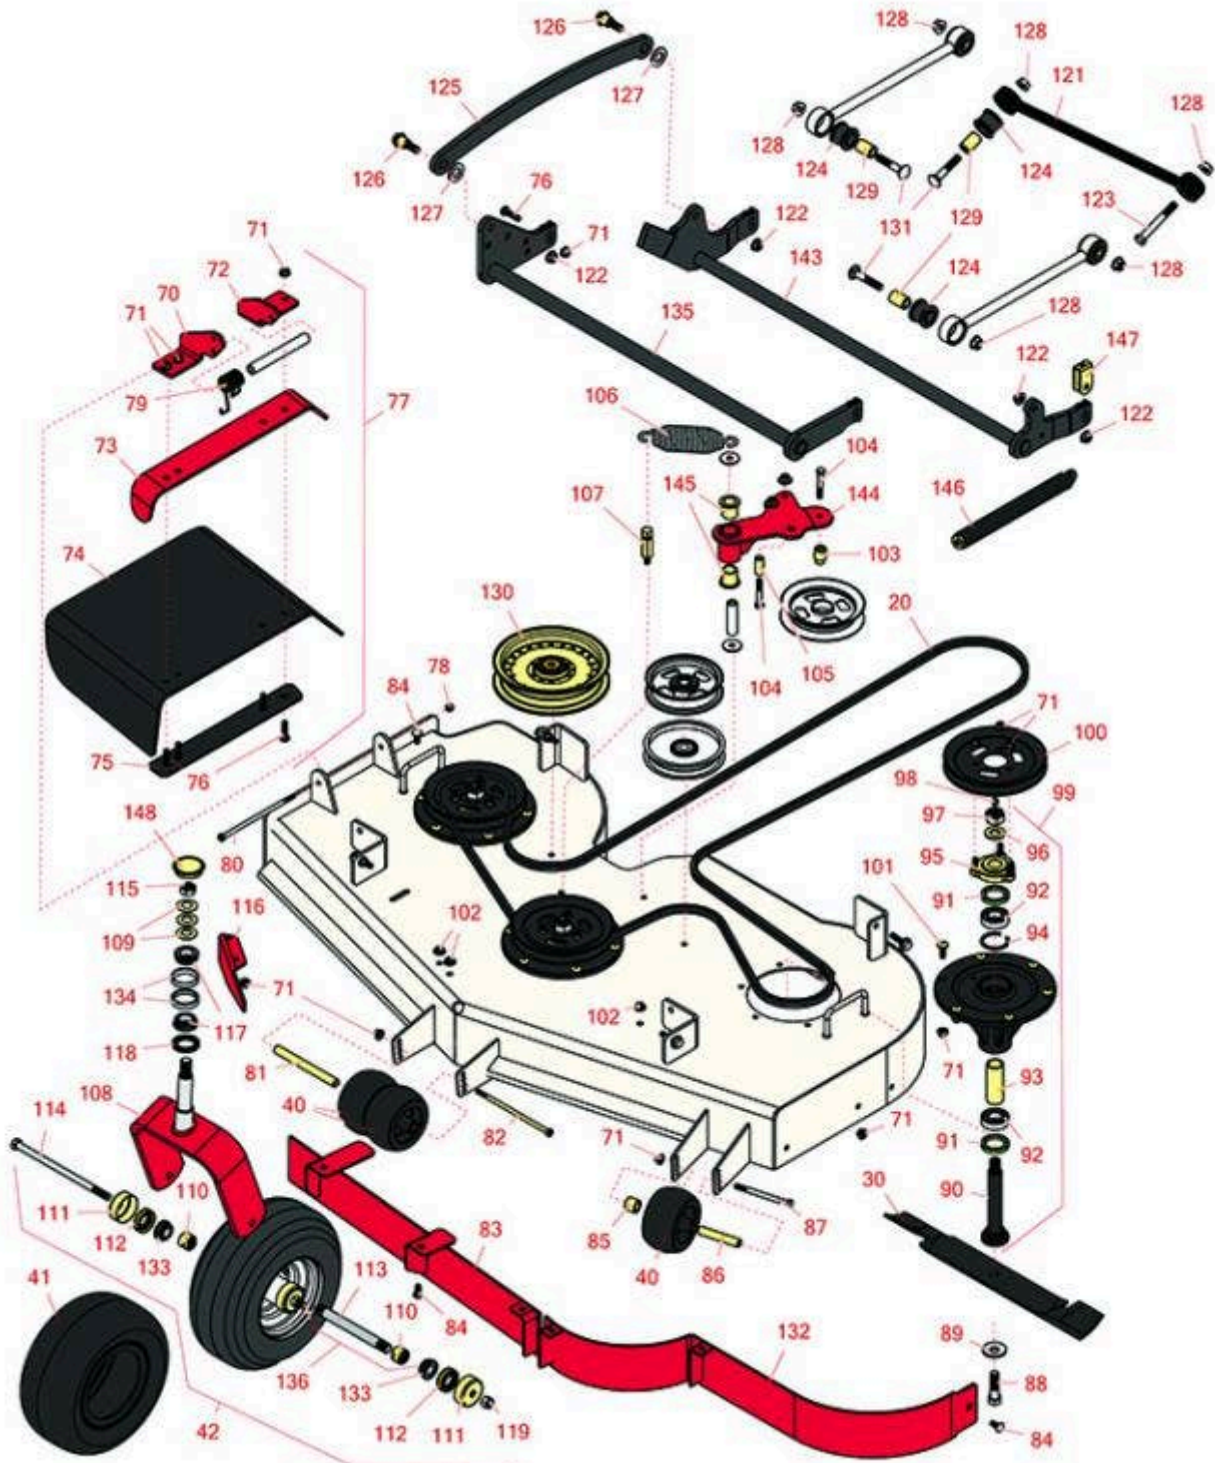

# Replaces Toro Z Master Commerical 3000 Parts

Zero Turn Mower with 60in Deck - Model 74956  
60in Side Discharge Deck

All original equipment manufacturers names and part numbers are used for identification purposes only, and we are in no way implying that our products are original equipment parts. Prices subject to change without notice.

# Replaces Toro Z Master Commercial 3000 Parts

Zero Turn Mower with 60in Deck - Model 74956  
60in Side Discharge Deck

Item No	R&R Part No.	OEM Part No.	Description	Qty Req	Order Quantity
<b>Belts</b>					
20	<b>R114-5858</b>	114-5858	Belt - V - Deck	1	
<b>Blades</b>					
30	<b>R105-7716-03</b>	105-7716-03	Mower Blade - 20.5 in Lo-Flow	3	
30	<b>R108-1128</b>	108-1128	Mower Blade Kit - 20.5 in Lo-Flow Set/6	1	
30	<b>R105-7715-03</b>	105-1115-03, 105-7715-03	Mower Blade - 20.5 in Mid-Flow	3	
30	<b>R108-1123</b>	108-1123	Mower Blade Kit - 20.5 in Mid-Flow Set/6	1	
30	<b>R105-7718-03</b>	105-7718-03	Mower Blade - 20.5 in High-Flow	3	
30	<b>R108-1114</b>	108-1114	Mower Blade Kit - 20.5 in High-Flow Set/6	1	
30	<b>R105-7777-03</b>	105-7777-03	Mower Blade - 20.5 in Recycler	3	
30	<b>R110-0405</b>	110-0405	Mower Blade Kit - 20.5 in Recycler Set/6	1	
30	<b>R105-8777-03</b>	105-8777-03	Mower Blade - 20.5 in Mulcher	3	
30	<b>R108-1115</b>	108-1115	Mower Blade Kit - 20.5 in Mulcher Set/6	1	
<b>Tires</b>					
40	<b>R68-2730</b>	1-603299, 68-2730	Wheel - Anti Scalp	4	
41	<b>RCT5121861</b>	1-523009, 126-5959	Tire - 13x6.50-6 Nhs (4 Ply) Carlisle Smooth	2	
42	<b>R117-0361</b>	117-0361	Wheel & Tire Assy 13x6.50-6 Pneumatic	1	
<b>Other Parts Available</b>					
70	<b>R106-3253-01</b>	106-3253-01	Plate-Hinge, Front	1	