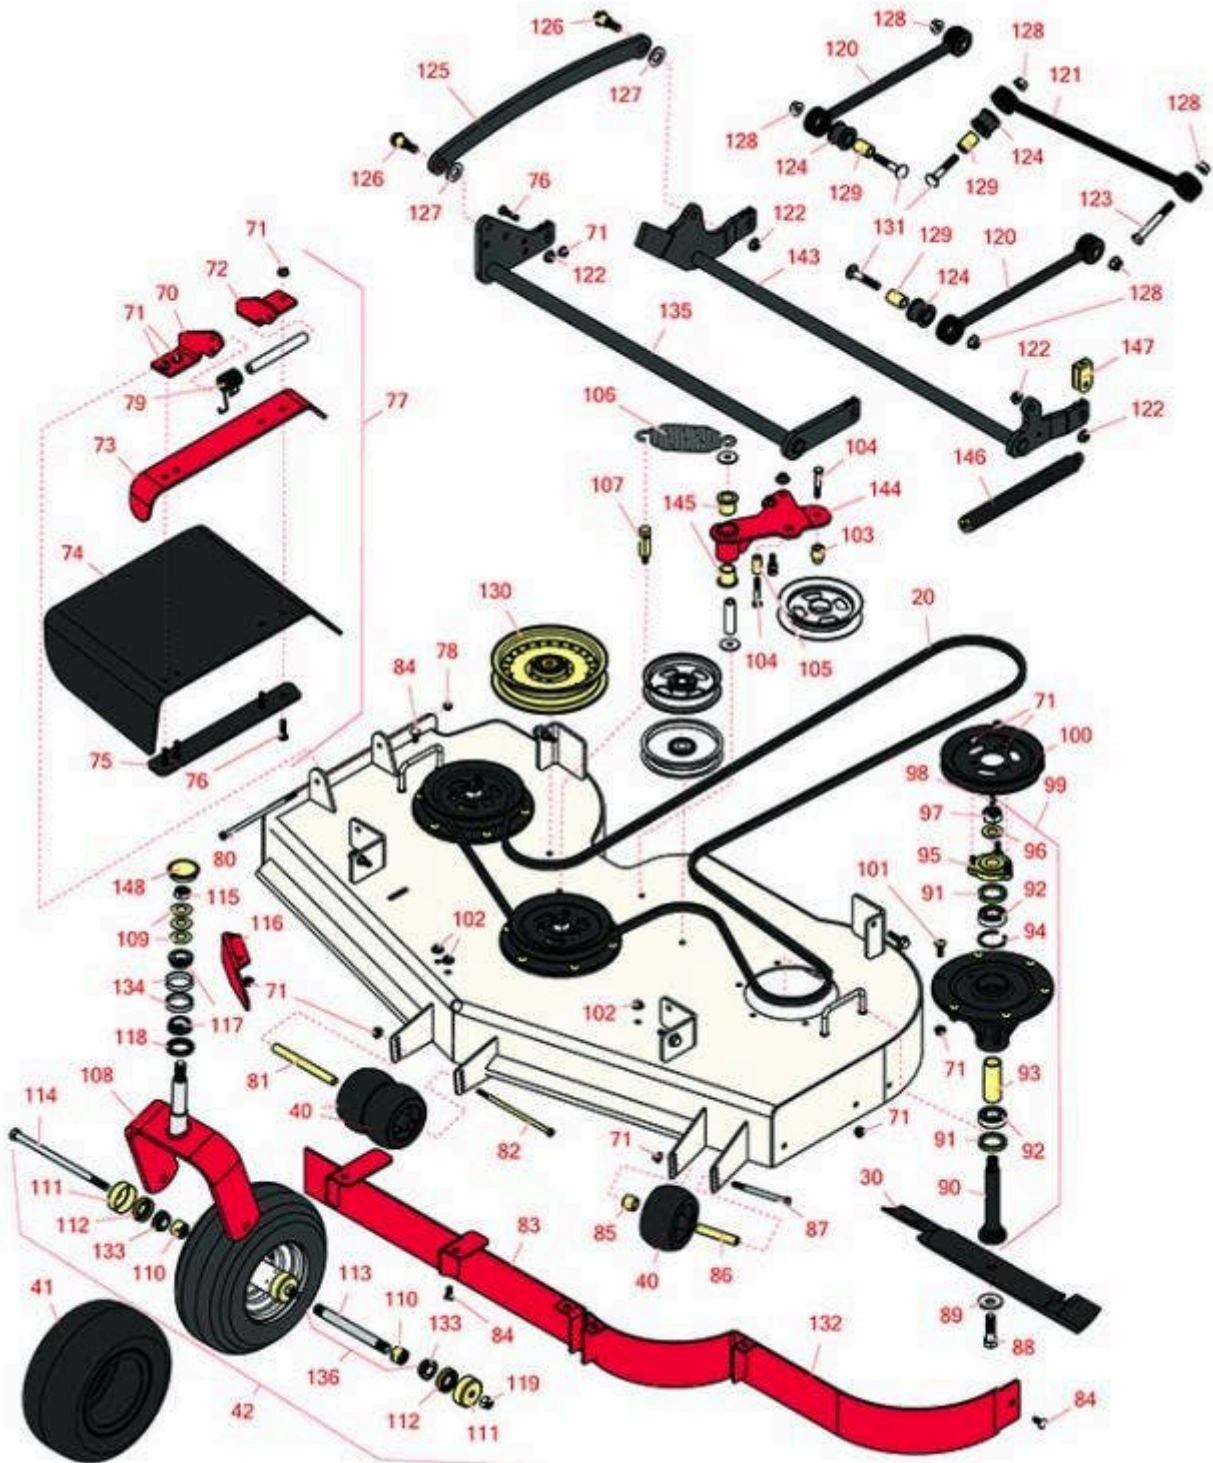

# Replaces Toro Z Master Commerical 3000 Parts

Zero Turn Mower with 60in Deck - Model 74954  
60in Side Discharge Deck

All original equipment manufacturers names and part numbers are used for identification purposes only, and we are in no way implying that our products are original equipment parts. Prices subject to change without notice.

# Replaces Toro Z Master Commercial 3000 Parts

Zero Turn Mower with 60in Deck - Model 74954  
60in Side Discharge Deck

Item No	R&R Part No.	OEM Part No.	Description	Qty Req	Order Quantity
<b>Belts</b>					
20	<b>R114-5858</b>	114-5858	Belt - V - Deck	1	
<b>Blades</b>					
30	<b>R105-7716-03</b>	105-7716-03	Mower Blade - 20.5 in Lo-Flow	3	
30	<b>R108-1128</b>	108-1128	Mower Blade Kit - 20.5 in Lo-Flow Set/6	1	
30	<b>R105-7715-03</b>	105-1115-03, 105-7715-03	Mower Blade - 20.5 in Mid-Flow	3	
30	<b>R108-1123</b>	108-1123	Mower Blade Kit - 20.5 in Mid-Flow Set/6	1	
30	<b>R105-7718-03</b>	105-7718-03	Mower Blade - 20.5 in High-Flow	3	
30	<b>R108-1114</b>	108-1114	Mower Blade Kit - 20.5 in High-Flow Set/6	1	
30	<b>R105-7777-03</b>	105-7777-03	Mower Blade - 20.5 in Recycler	3	
30	<b>R110-0405</b>	110-0405	Mower Blade Kit - 20.5 in Recycler Set/6	1	
30	<b>R105-8777-03</b>	105-8777-03	Mower Blade - 20.5 in Mulcher	3	
30	<b>R108-1115</b>	108-1115	Mower Blade Kit - 20.5 in Mulcher Set/6	1	
<b>Tires</b>					
40	<b>R68-2730</b>	1-603299, 68-2730	Wheel - Anti Scalp	4	
41	<b>RCT5121861</b>	1-523009, 126-5959	Tire - 13x6.50-6 Nhs (4 Ply) Carlisle Smooth	2	
42	<b>R117-0361</b>	117-0361	Wheel & Tire Assy 13x6.50-6 Pneumatic	2	
<b>Other Parts Available</b>					
70	<b>R106-3253-01</b>	106-3253-01	Plate-Hinge, Front	1	