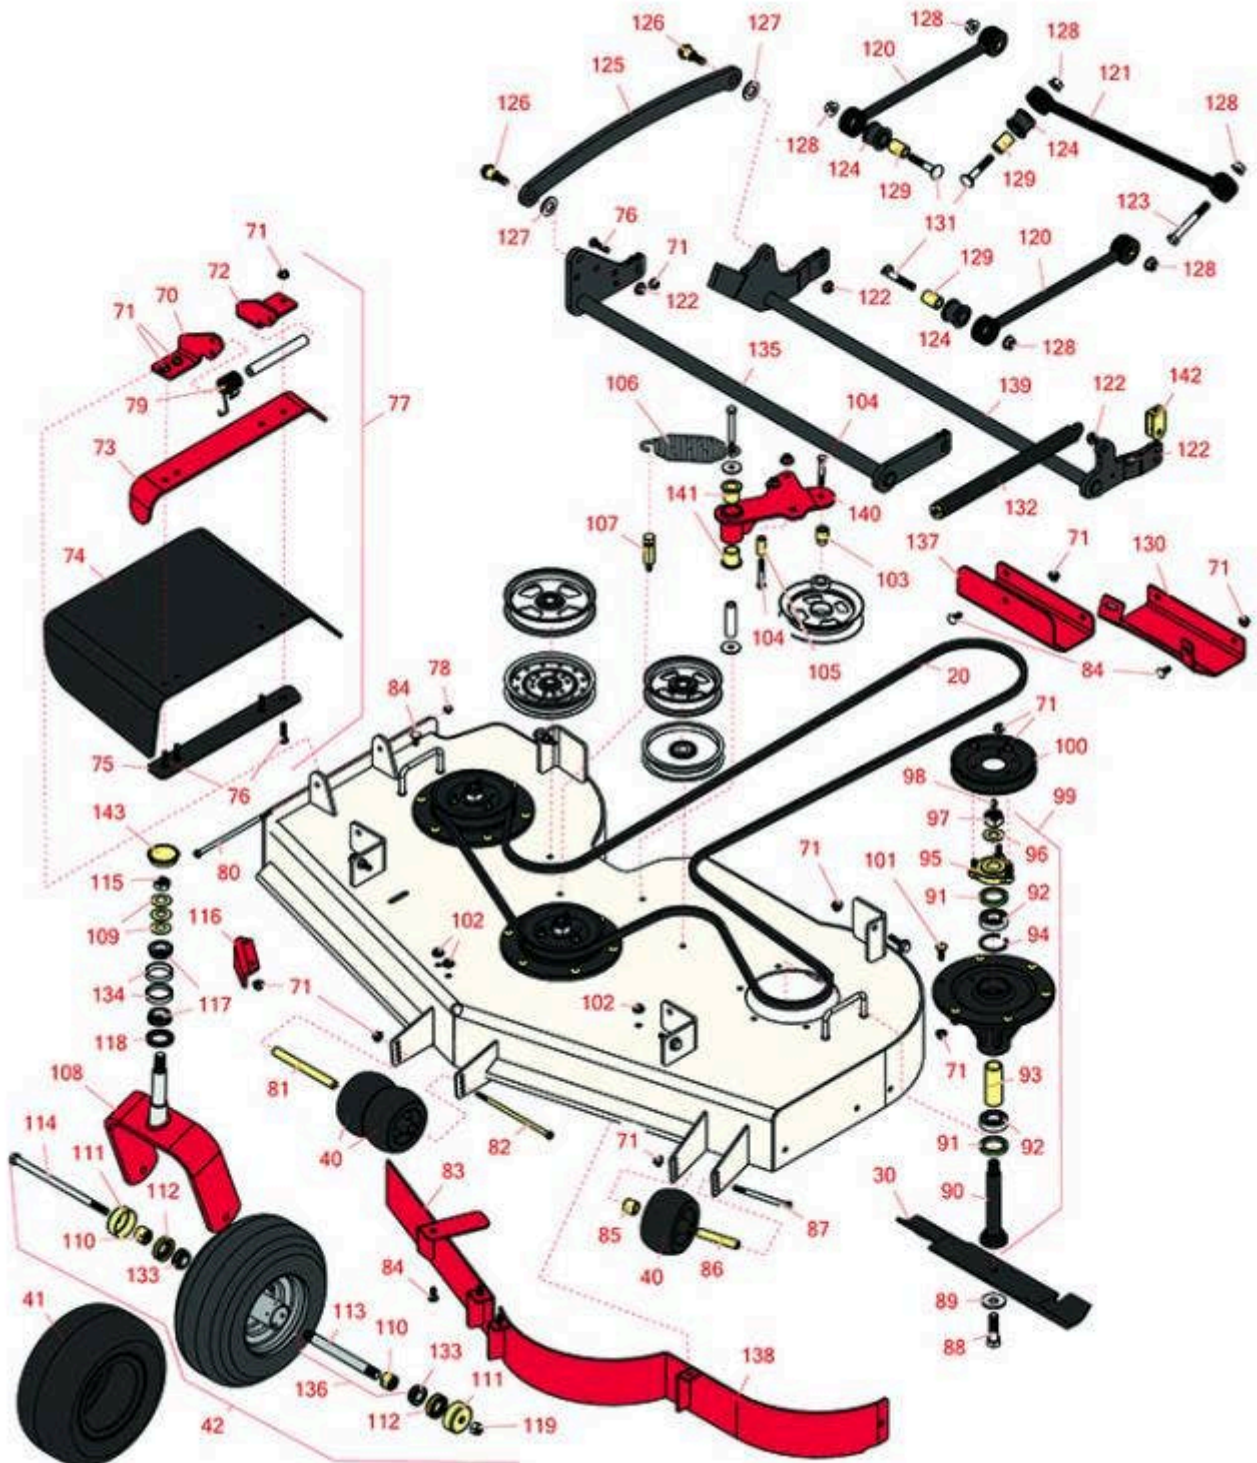

# Replaces Toro Z Master Commercial 3000 Parts

Zero Turn Mower with 52in Deck - Model 74953  
52in Deck Parts

All original equipment manufacturers names and part numbers are used for identification purposes only, and we are in no way implying that our products are original equipment parts. Prices subject to change without notice.

# Replaces Toro Z Master Commercial 3000 Parts

Zero Turn Mower with 52in Deck - Model 74953  
52in Deck Parts

Item No	R&R Part No.	OEM Part No.	Description	Qty Req	Order Quantity
<b>Belts</b>					
20	<b>R115-7426</b>	115-7426	Belt- V	1	
<b>Blades</b>					
30	<b>R105-7781-03</b>	105-7781-03	Mower Blade - 18 in High-Flow	3	
30	<b>R108-1117</b>	108-1117	Mower Blade Kit - 18 in High-Flow Set/6	1	
30	<b>R105-7779-03</b>	105-7779-03	Mower Blade - 18 in Recycler	3	
30	<b>R110-0408</b>	110-0408	Mower Blade Kit - 18 in Recycler Set/6	1	
<b>Tires</b>					
40	<b>R68-2730</b>	1-603299, 68-2730	Wheel - Anti Scalp	3	
41	<b>RCT5121861</b>	1-523009, 126-5959	Tire - 13x6.50-6 Nhs (4 Ply) Carlisle Smooth	2	
42	<b>R127-9540</b>	127-9540	Tire & Wheel - 13x6.50-6 Pneumatic	2	
42	<b>R117-0361</b>	117-0361	Wheel & Tire Assy 13x6.50-6 Pneumatic	1	
<b>Other Parts Available</b>					
70	<b>R106-3253-01</b>	106-3253-01	Plate-Hinge, Front	1	
71	<b>R104-8301</b>	104-8301, 104-9301, 109-6658, 133-7570	Locknut - 3/8-16 Nylon Flanged	48	
72	<b>R108-4059-01</b>	108-4059-01	Plate-Hinge, Rear	1	
73	<b>R106-3246-01</b>	106-3246-01	Deflector	1	
74	<b>R151416</b>	108-5029, 110-0759, 151416	Deflector - Long	1	
75	<b>R106-3248-03</b>	106-3248-03	Strap - Discharge	1	