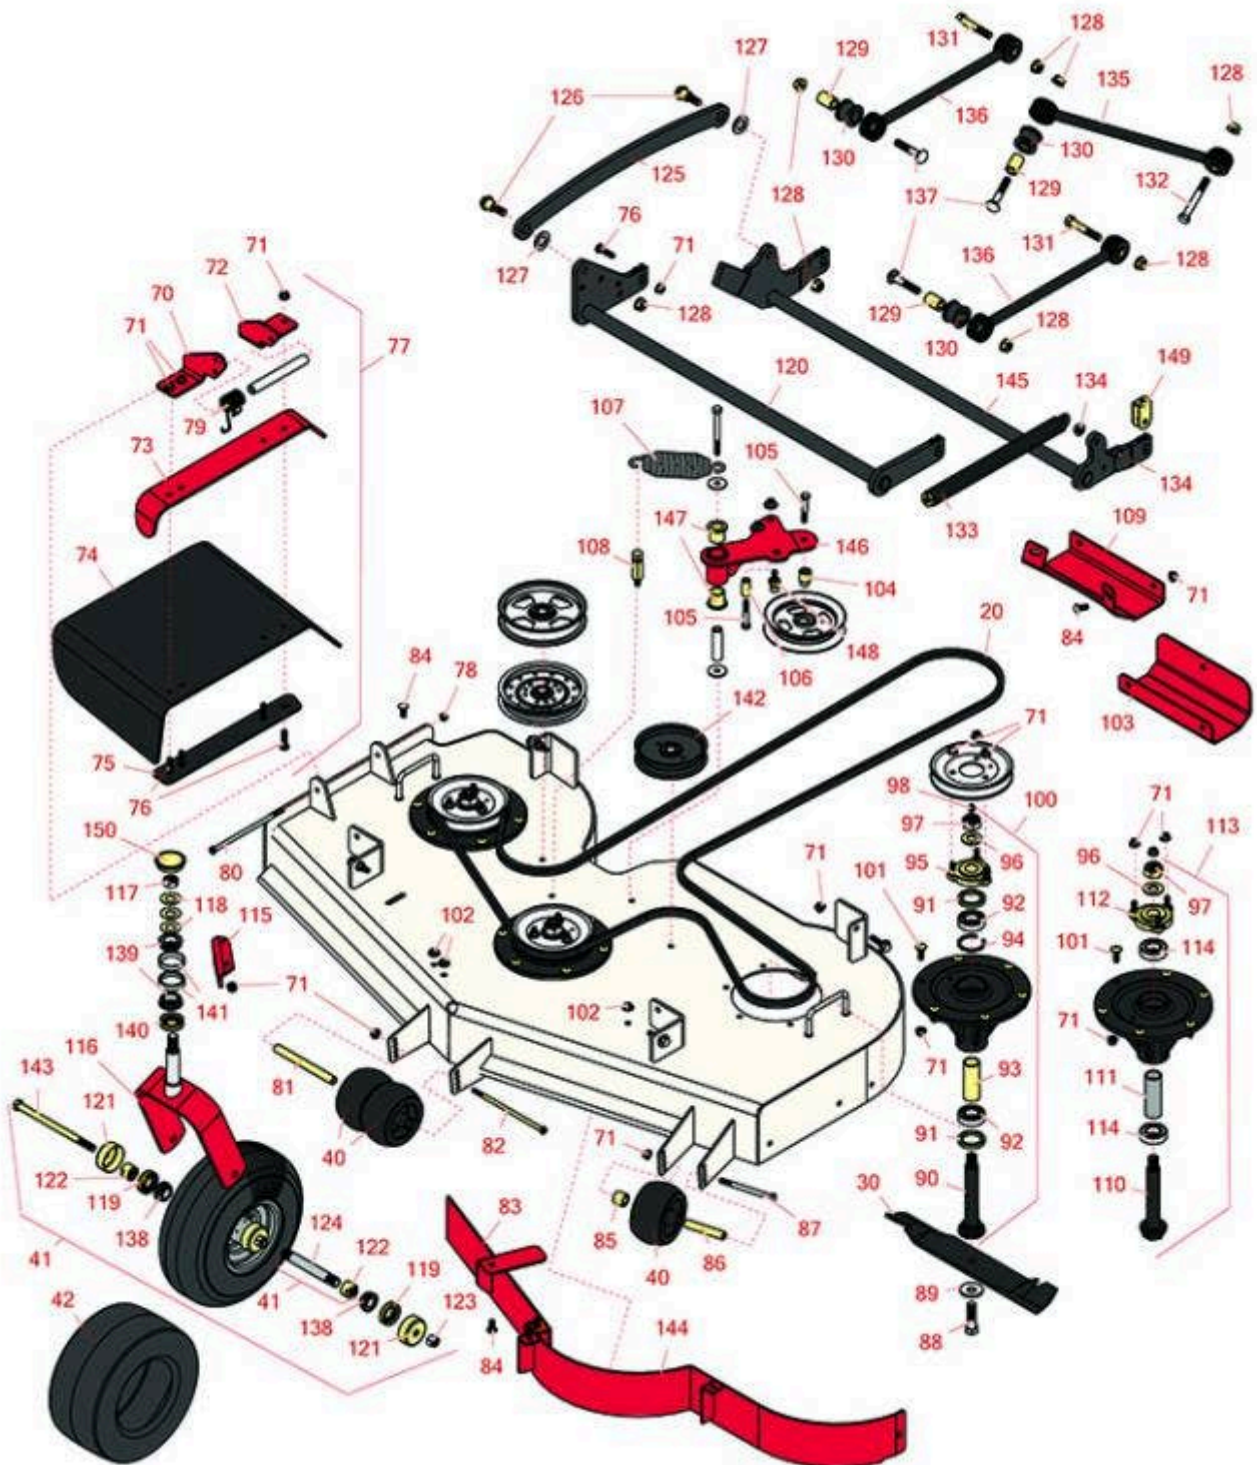

# Replaces Toro Z Master Commerical 3000 Parts

Zero Turn Mower with 48in Deck - Model 74952  
48in Side Discharge Deck

All original equipment manufacturers names and part numbers are used for identification purposes only, and we are in no way implying that our products are original equipment parts. Prices subject to change without notice.

# Replaces Toro Z Master Commercial 3000 Parts

Zero Turn Mower with 48in Deck - Model 74952  
48in Side Discharge Deck

Item No	R&R Part No.	OEM Part No.	Description	Qty Req	Order Quantity
<b>Belts</b>					
20	<b>R115-7407</b>	115-7407	Belt- V	1	
<b>Blades</b>					
30	<b>R107-3192-03</b>	107-3192-03	Mower Blade - 16.5 in High-Flow	3	
30	<b>R110-0414</b>	110-0414	Mower Blade Kit - 16.5 in High-Flow Set/6	1	
<b>Tires</b>					
40	<b>R68-2730</b>	1-603299, 68-2730	Wheel - Anti Scalp	3	
41	<b>R127-9535</b>	127-9535	Tire & Wheel - 13x5.00-6	1	
42	<b>RCT5120211</b>	1-633002	Tire - 13x5.00-6 Nhs (4 Ply) Carlisle Smooth	2	
<b>Other Parts Available</b>					
70	<b>R106-3253-01</b>	106-3253-01	Plate-Hinge, Front	1	
71	<b>R104-8301</b>	104-8301, 104-9301, 109-6658, 133-7570	Locknut - 3/8-16 Nylon Flanged	48	
72	<b>R108-4059-01</b>	108-4059-01	Plate-Hinge, Rear	1	
73	<b>R106-3246-01</b>	106-3246-01	Deflector	1	
74	<b>R151416</b>	108-5029, 110-0759, 151416	Deflector - Long	1	
75	<b>R106-3248-03</b>	106-3248-03	Strap - Discharge	1	
76	<b>R3231-4</b>	01-157-0440, 01-173-0612, 3231-4	Bolt - Carriage 3/8-16 x 1-1/2	4	
77	<b>R108-2792</b>	108-2792	Rubber Deflector Assy	1	