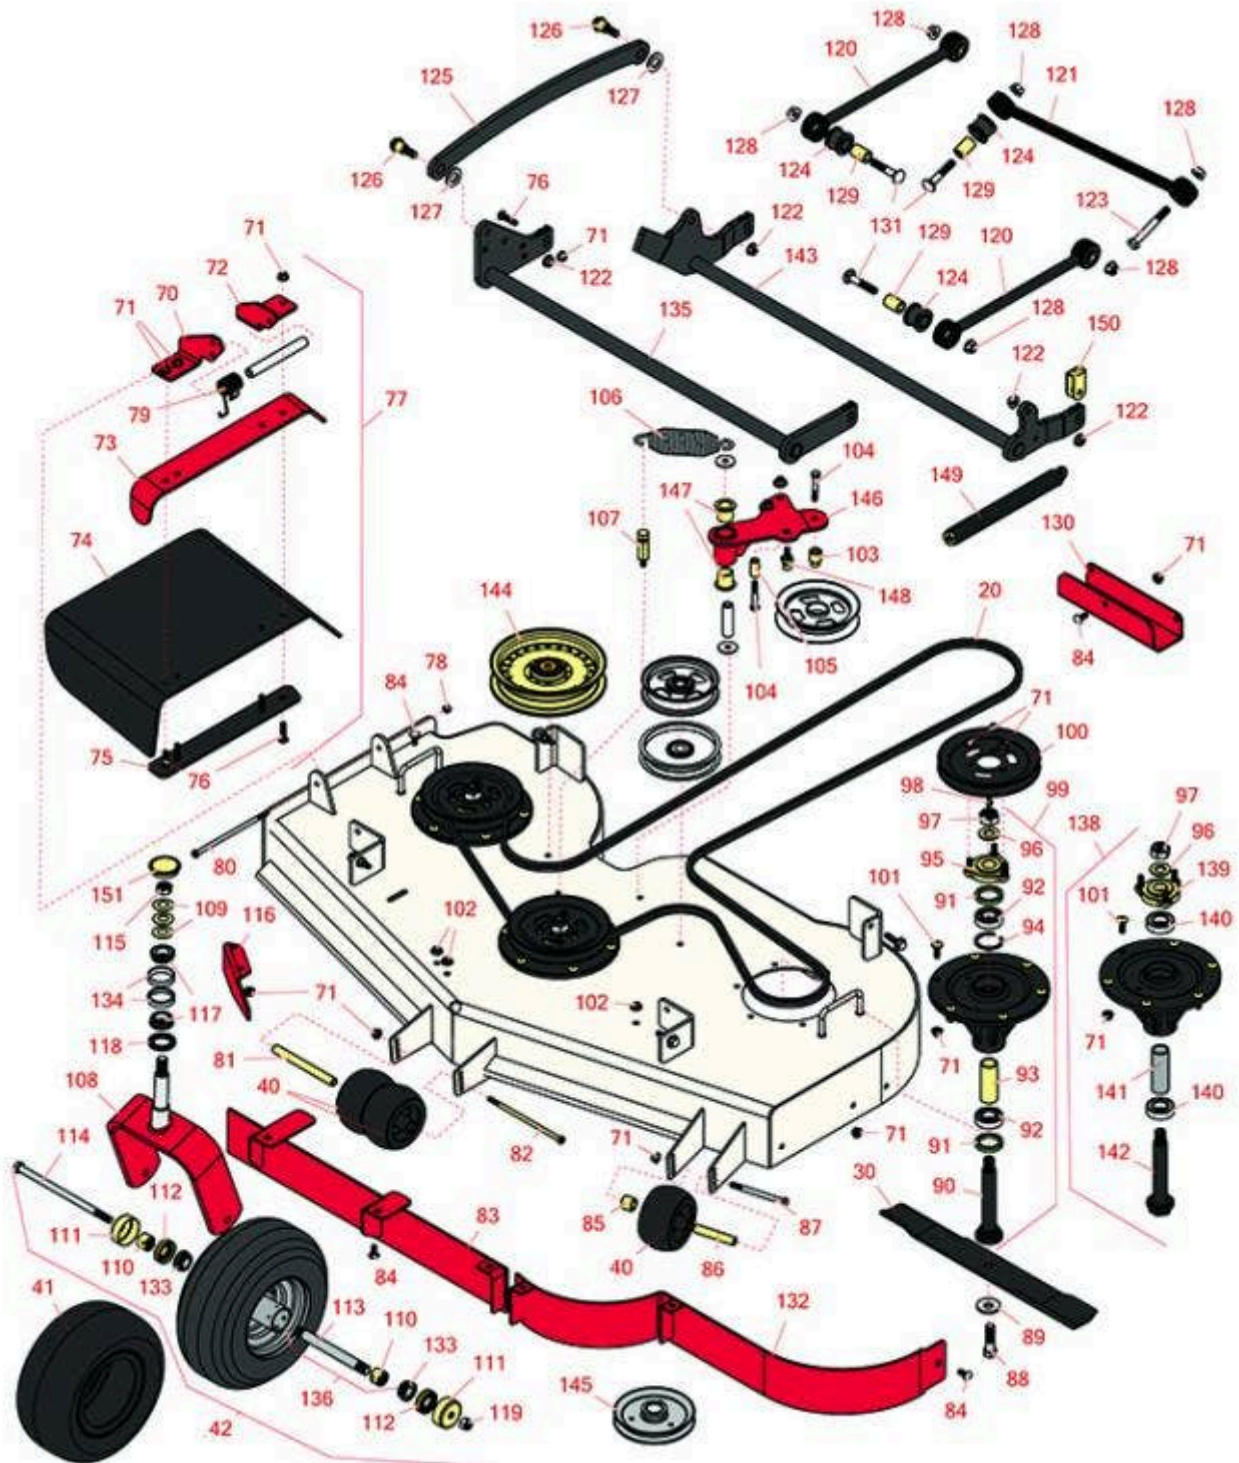

Replaces Toro Z Master Commerical 3000 Parts

Zero Turn Mower with 60in Deck - Model 74950
60in Side Discharge Deck

All original equipment manufacturers names and part numbers are used for identification purposes only, and we are in no way implying that our products are original equipment parts. Prices subject to change without notice.

Replaces Toro Z Master Commercial 3000 Parts

Zero Turn Mower with 60in Deck - Model 74950
60in Side Discharge Deck

Item No	R&R Part No.	OEM Part No.	Description	Qty Req	Order Quantity
Belts					
20	R114-5858	114-5858	Belt - V - Deck	1	
Blades					
30	R105-7716-03	105-7716-03	Mower Blade - 20.5 in Lo-Flow	3	
30	R108-1128	108-1128	Mower Blade Kit - 20.5 in Lo-Flow Set/6	1	
30	R105-7715-03	105-1115-03, 105-7715-03	Mower Blade - 20.5 in Mid-Flow	3	
30	R108-1123	108-1123	Mower Blade Kit - 20.5 in Mid-Flow Set/6	1	
30	R105-7718-03	105-7718-03	Mower Blade - 20.5 in High-Flow	3	
30	R108-1114	108-1114	Mower Blade Kit - 20.5 in High-Flow Set/6	1	
30	R105-7777-03	105-7777-03	Mower Blade - 20.5 in Recycler	3	
30	R110-0405	110-0405	Mower Blade Kit - 20.5 in Recycler Set/6	1	
30	R105-8777-03	105-8777-03	Mower Blade - 20.5 in Mulcher	3	
30	R108-1115	108-1115	Mower Blade Kit - 20.5 in Mulcher Set/6	1	
Tires					
40	R68-2730	1-603299, 68-2730	Wheel - Anti Scalp	4	
41	RCT5121861	1-523009, 126-5959	Tire - 13x6.50-6 Nhs (4 Ply) Carlisle Smooth	2	
42	R127-9540	127-9540	Tire & Wheel - 13x6.50-6 Pneumatic	2	
Other Parts Available					
70	R106-3253-01	106-3253-01	Plate-Hinge, Front	1	