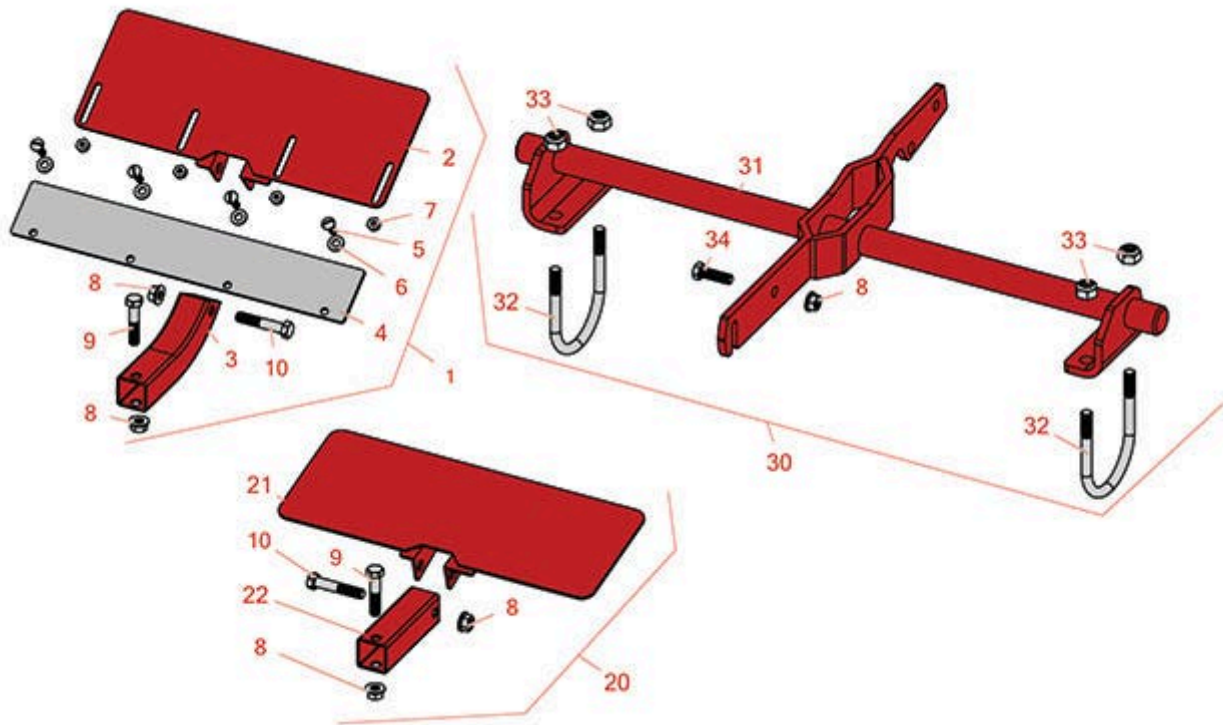

Replaces Toro Reelmaster Fairway

Parts

Cutting Unit
Accessories

All original equipment manufacturers names and part numbers are used for identification purposes only, and we are in no way implying that our products are original equipment parts. Prices subject to change without notice.

Replaces Toro Reelmaster Fairway

Parts

Cutting Unit
Accessories

Item No	R&R Part No.	OEM Part No.	Description	Qty Req	Order Quantity
1	R01030	01055	Kit - Grass Deflector	0	
<i>Tech Note: Includes 8 ea: R3256-22 Washer; 4 ea: R3290-133 Screw, R3296-8 Locknut; 2 ea: R3296-39 Locknut; 1 ea: R323-9 Bolt, R323-10 Bolt, R51-0810 Shield, R51-0830 Shield, R51-0840 Tube;</i>					
2	R51-0810	51-0810	Shield - Grass	2	
3	R51-0840	51-0840	Tube - Pivot Deflector	2	
4	R51-0830	51-0830	Shield - Plastic	2	
5	R3290-133	3290-113, 3290-133	Screw - Machine 1/4-20 x 3/4	8	
6	R3256-22	24-9-BD, 3-1032, 3256-1, 3256-22, 93-0954, 93-0989	Washer - Flat 1/4 Yellow	16	
7	R3296-8	32127-16, 3296-8, 352-86	Locknut - 1/4-20 Heavy Duty	8	
8	R3296-39	32127-25, 32128-36, 3290-357, 3296-17, 3296-22, 3296-39, 915663P, 99-7443	Locknut - 3/8-16 Nylon	4	

All original equipment manufacturers names and part numbers are used for identification purposes only, and we are in no way implying that our products are original equipment parts. Prices subject to change without notice.