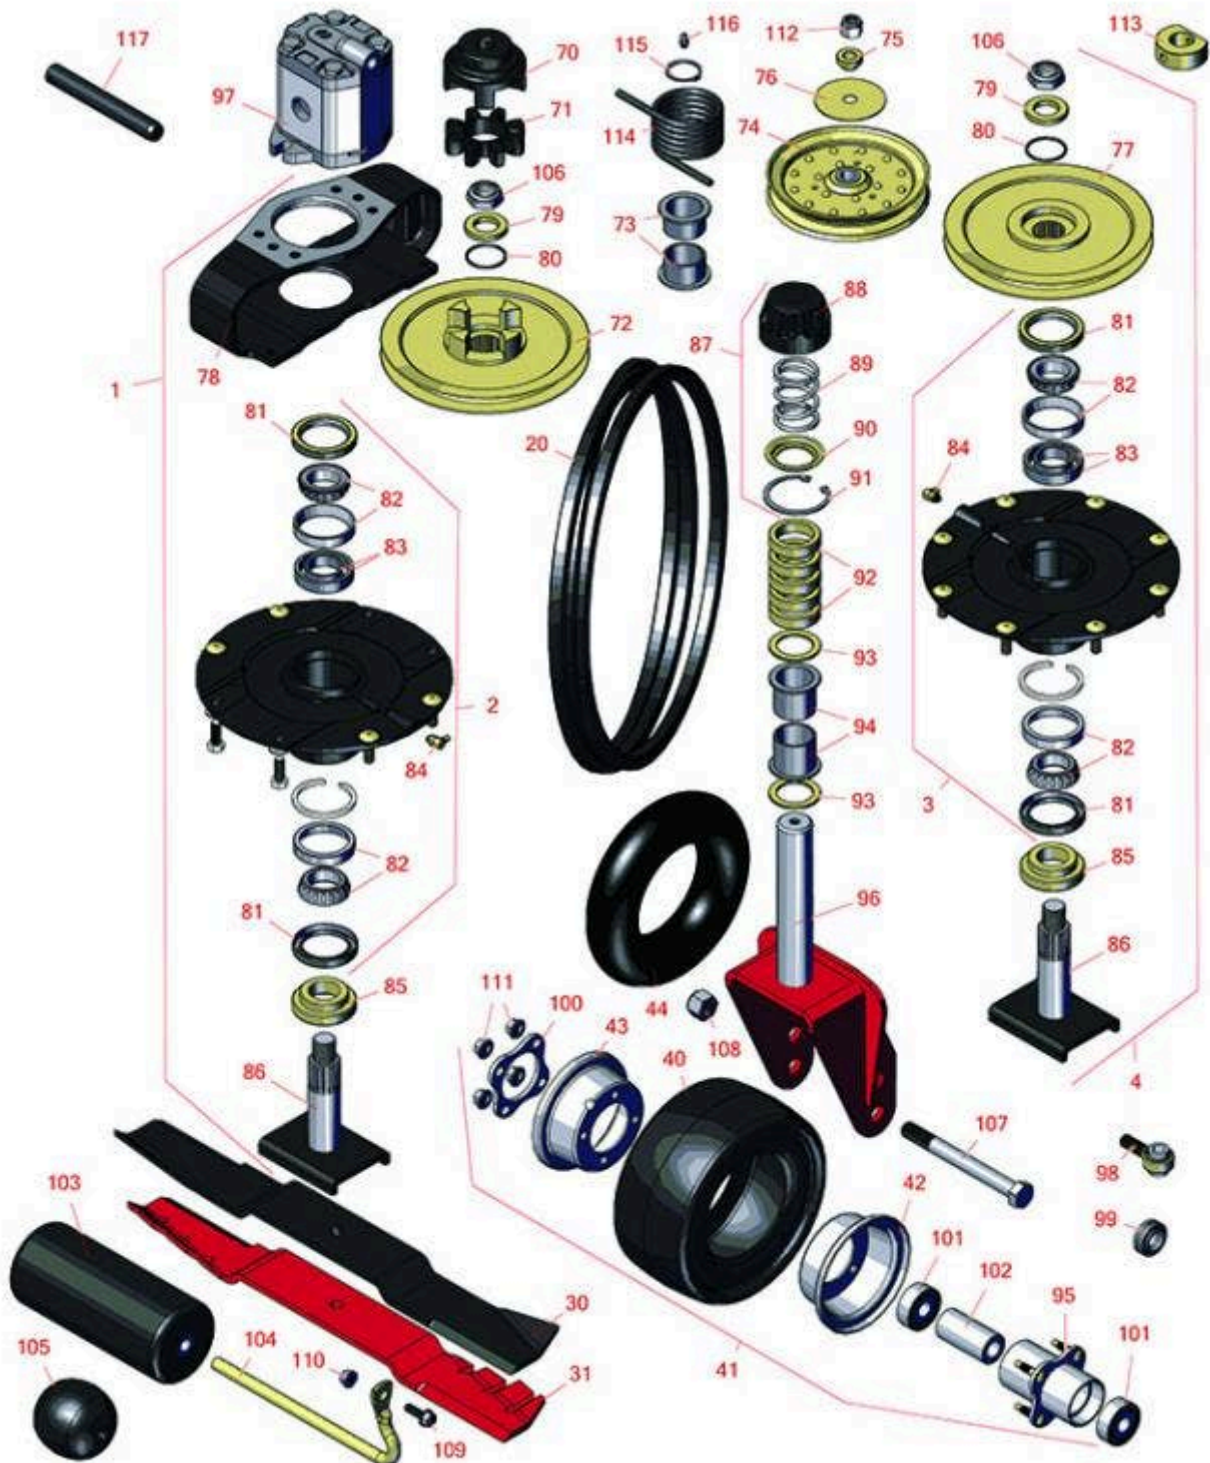

Replaces Toro Groundsmaster 3400

Parts

Rotary Decks

62in Rotary Deck - Model 30645

All original equipment manufacturers names and part numbers are used for identification purposes only, and we are in no way implying that our products are original equipment parts. Prices subject to change without notice.

Replaces Toro Groundsmaster 3400

Parts

Rotary Decks

62in Rotary Deck - Model 30645

Item No	R&R Part No.	OEM Part No.	Description	Qty Req	Order Quantity
1	R119-4547	104-3529, 119-4547, 139-1035	Driving Spindle Assy	1	
2	R119-4546	104-3552, 119-3552, 119-4546	Spindle Housing Assy	1	
3	R119-4775	119-4775	Spindle Housing Assy	2	
4	R119-4776	104-3532, 119-4776	Spindle Assy	2	
Belts					
20	R107-4788	107-4788	Belt- Deck - Double Hex	1	
Blades					
30	R92-5608	92-5608, 92-5608-03	Mower Blade - 21.75 in	3	
31	R92-5608M	104-1303, 107-0214-03	Mower Blade - Mulcher 21.75	3	
Tires					
40	R93-9939	93-9939, 98-2877	Tire - 8x3.50-4 (4 Ply) Sm Pneu	2	
40	R150615	136-4424, 137-5924	Tire - Foam Filled 8-3.5 x 4 Sm 4 Ply	2	
41	R93-9938	86-0020, 93-9938	Wheel Assy - Castor - Pneu 8x3.50-4	2	
42	R95-2741	137-5552, 95-2741	Rim - Wheel Half w/o Valve Hole	2	
43	R93-4239	93-4239	Rim - Wheel Half w/Valve Hole	2	
44	R68-8950	68-8950	Tube - Castor Wheel 9x3.50-4 TR87	2	

Replaces Toro Groundsmaster 3400

Parts

Rotary Decks

62in Rotary Deck - Model 30645

Item No	R&R Part No.	OEM Part No.	Description	Qty Req	Order Quantity
---------	--------------	--------------	-------------	---------	----------------