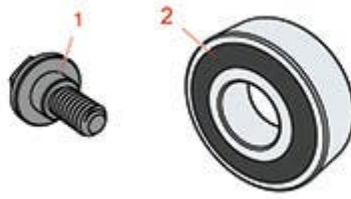

Replaces Toro Groundsmaster 3280-D

Parts

Accessories

52in Blower Kit - Model 30502

All original equipment manufacturers names and part numbers are used for identification purposes only, and we are in no way implying that our products are original equipment parts. Prices subject to change without notice.

Replaces Toro Groundsmaster 3280-D

Parts

Accessories

52in Blower Kit - Model 30502

Item No	R&R Part No.	OEM Part No.	Description	Qty Req	Order Quantity
1	R19-1470	19-1470	Screw-Shoulder	3	
2	R38-7820	251-277, 251-5, 38-7820	Bearing - Ball	1	