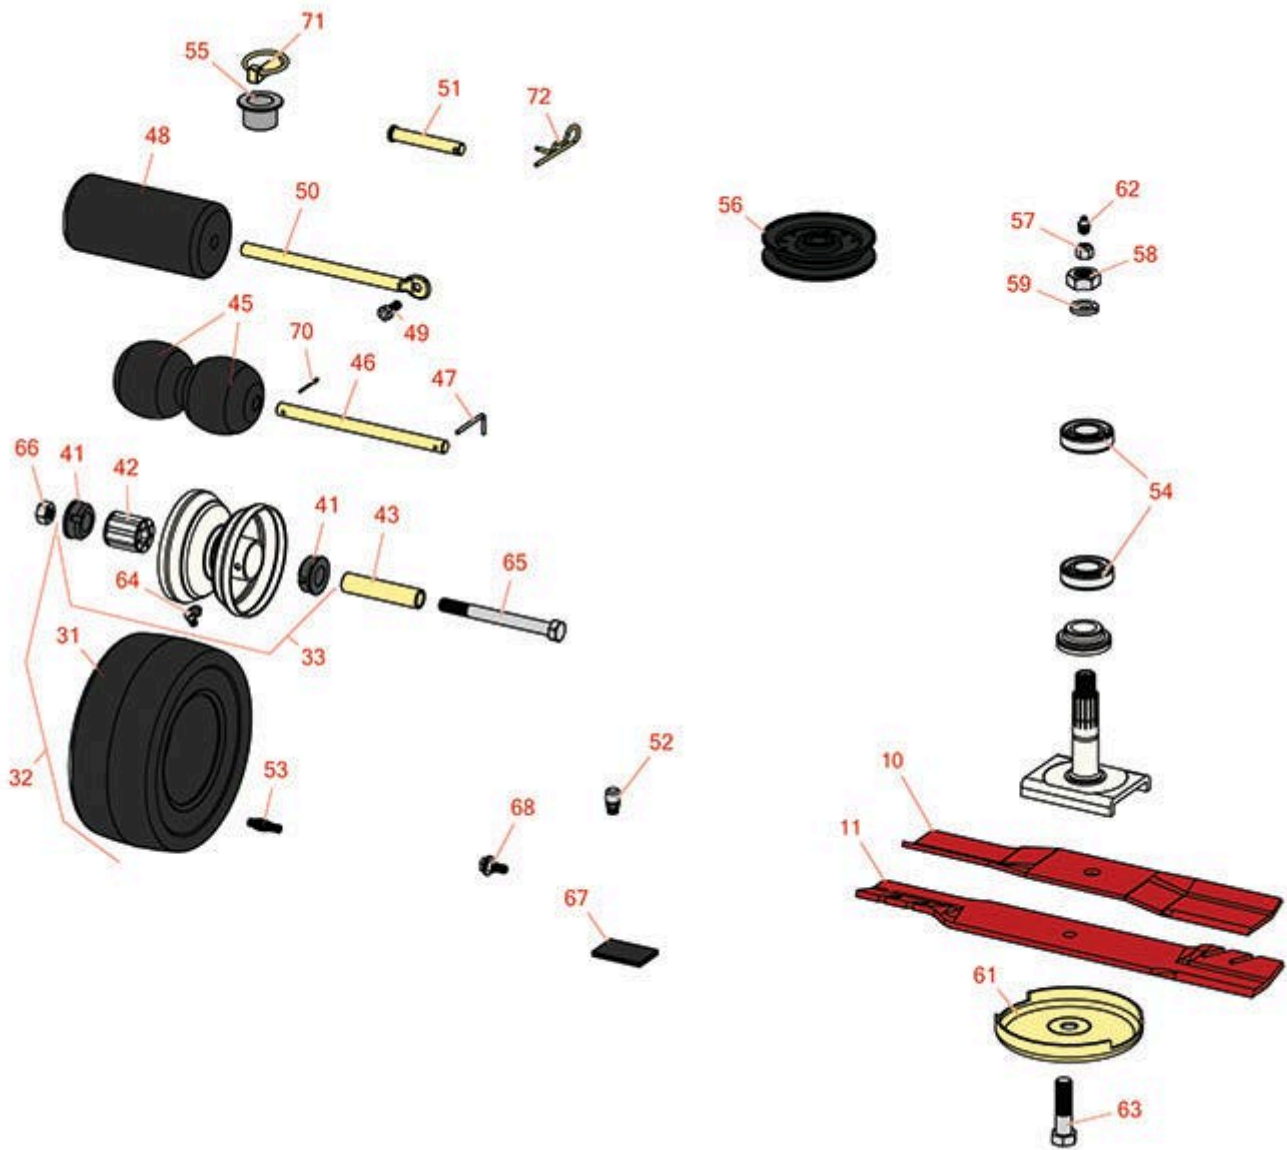

# Replaces Toro Groundsmaster 120

## Parts

Rotary Decks

44in Deck - Model 30544

All original equipment manufacturers names and part numbers are used for identification purposes only, and we are in no way implying that our products are original equipment parts. Prices subject to change without notice.

## Parts

Rotary Decks

44in Deck - Model 30544

Item No	R&R Part No.	OEM Part No.	Description	Qty Req	Order Quantity
<b>Rotary Blades</b>					
10	<b>R54-0010</b>	54-0010	Mower Blade	3	
10	<b>R27-0990</b>	27-0990, 27-0990-03	Mower Blade	3	
11	<b>R27-0990M</b>	104-1301	Mower Blade - Gator Mulcher	3	
<b>Tires &amp; Wheels</b>					
31	<b>R93-9939</b>	93-9939, 98-2877	Tire - 8x3.50-4 (4 Ply) Sm Pneu	2	
32	<b>R98-2859</b>	98-2859	Wheel Assy - Caster	2	
33	<b>R100-2348</b>	100-2348	Rim Assy with Bearings	2	
<i>Tech Note: Includes 2ea R62-5580 Bearings &amp; 1 ea R62-5570 Bearing.:</i>					
<b>Other Parts Available</b>					
41	<b>R62-5580</b>	62-5530, 62-5580	Bearing - Flanged - Caster	4	
42	<b>R62-5570</b>	62-5570	Bearing - Castor Wheel	2	
43	<b>R68-8980</b>	68-8980	Bushing - Spanner Wheel	2	
45	<b>R29-4820</b>	29-4820	Roller	2	
46	<b>R40-6400</b>	40-6400	Shaft - Roller	1	
47	<b>R57-0690</b>	57-0690	Pin - Roller Shaft	1	
48	<b>R36-1740</b>	36-1740	Roller - Rotary Deck	2	
49	<b>R322-4</b>	322-4, 3290-115, 908018P	Bolt - Hex HD 5/16-18 x 7/8	2	
50	<b>R62-4480</b>	62-4480	Shaft - Roller	2	