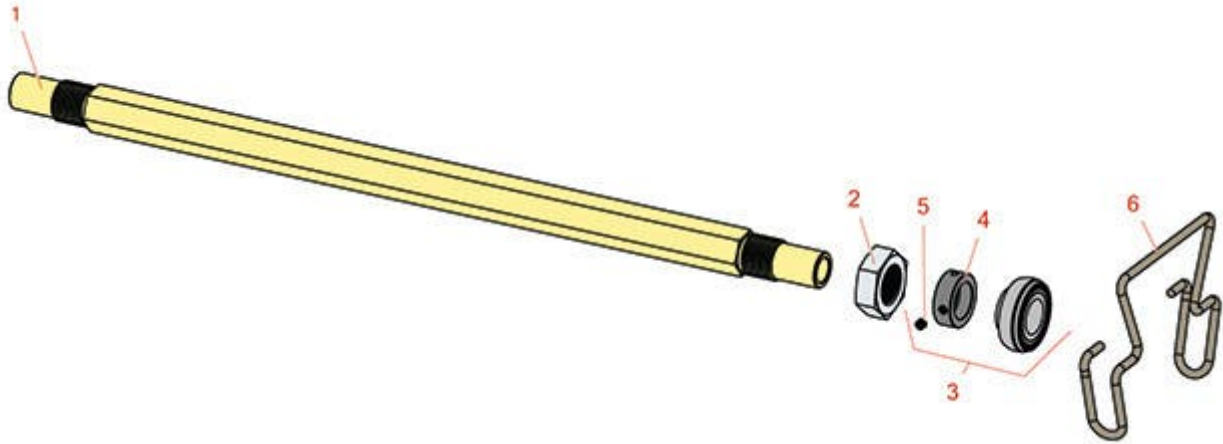

Replaces Toro Greensmaster TriFlex

3300 Parts

Tri-Roller Unit - Model 04722

Roller & Frame

All original equipment manufacturers names and part numbers are used for identification purposes only, and we are in no way implying that our products are original equipment parts. Prices subject to change without notice.

Replaces Toro Greensmaster TriFlex

3300 Parts

Tri-Roller Unit - Model 04722

Roller & Frame

Item No	R&R Part No.	OEM Part No.	Description	Qty Req	Order Quantity
1	R99-1611	99-1611	Shaft - Spiker	1	
2	R3220-18	3220-18, 67-5840	Nut - Jam V-Cut Shaft	2	
3	R71-1360	251-219, 251-253, 251-254, 251-320, 71-1360, 88-7880, 94-3405	Bearing	2	
4	R251-77	251-77	Collar - Bearing	1	
5	R3245-35	3245-35	Screw - Set 1/4-28 x 1/4	1	
6	R117-6706	117-6706	Clamp - Motor	1	