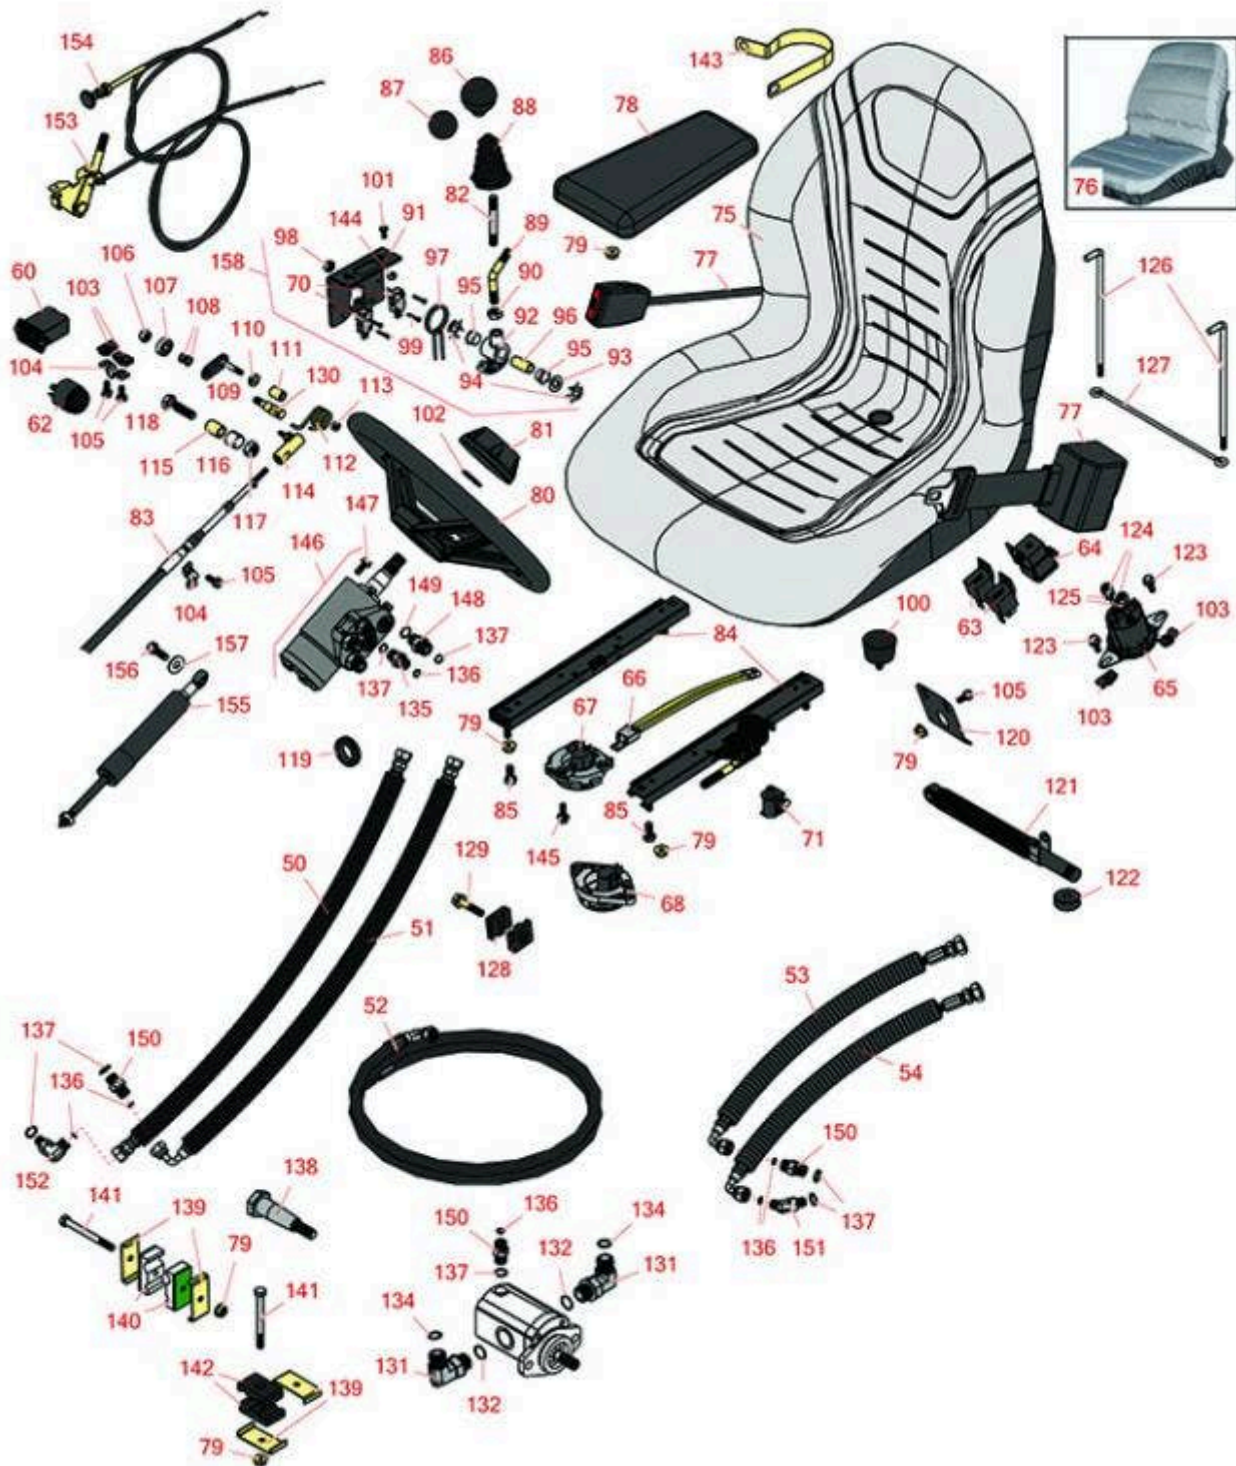

Replaces Toro Greensmaster TriFlex

3300 Parts

Traction Unit - Model 04510
Seat & Controls

All original equipment manufacturers names and part numbers are used for identification purposes only, and we are in no way implying that our products are original equipment parts. Prices subject to change without notice.

Replaces Toro Greensmaster TriFlex

3300 Parts

Traction Unit - Model 04510

Seat & Controls

Item No	R&R Part No.	OEM Part No.	Description	Qty Req	Order Quantity
Hoses					
50	R119-2052	119-2052	Hydraulic Hose Assy	1	
51	R119-2053	119-2053	Hydraulic Hose Assy	1	
52	R119-8124	119-8124	Hydraulic Hose Assy	1	
53	R119-2065	119-2065	Hydraulic Hose Assy	1	
54	R119-2066	119-2066	Hydraulic Hose Assy	1	
Gauges and Controls					
60	R1-513374	1-513374	Hour Meter	1	
62	R80-9330	80-9330	Alarm - Audio	1	
63	R99-7435	99-7435	Relay - 70 Amp	2	
64	R99-7430	99-7430	Relay - 30 Amp	1	
65	R114-3315	114-3315	Solenoid -12 Vdc	1	
66	R108-8657	108-8657	Harness-Wire, Seat	1	
67	R151541	R&R ON, LY	Delta Seat Switch - Twist Mount 1 Pole Normally Open	1	
68	R92-6282	62-6282, 92-6282	Switch - Kill - Seat	1	
70	R108-6496	108-6496	Micro Switch w/Boot	2	
71	R150229	82-2190	Switch - Operator Presence	1	

Replaces Toro Greensmaster TriFlex

3300 Parts

Traction Unit - Model 04510

Seat & Controls

Item No	R&R Part No.	OEM Part No.	Description	Qty Req	Order Quantity
85	R322-3	01-150-1420, 01-178-0506, 20-24-AD, 20-24-AGD, 322-3, 48-9270, 513339, 908017P	Bolt - Hex HD 5/16-18 x 3/4	4	
86	R233-48	233-24, 233-48, 30-3370	Knob	1	
87	R233-42	1-603175, 120-9752, 233-42, 233-47	Knob	1	
88	R93-5961	93-5961	Dust Guard - Shifter	1	
89	R121-6681	121-6681	Stem - Joystick	1	
90	R3218-3	01-191-0616, 22-13-AJKD, 3218-3, 915236P	Nut - 3/8-16 Jam	1	
91	R115-5357-03	115-5357-03	Bracket - Joystick	1	
92	R105-7507	105-7507	Pivot - Joystick	1	