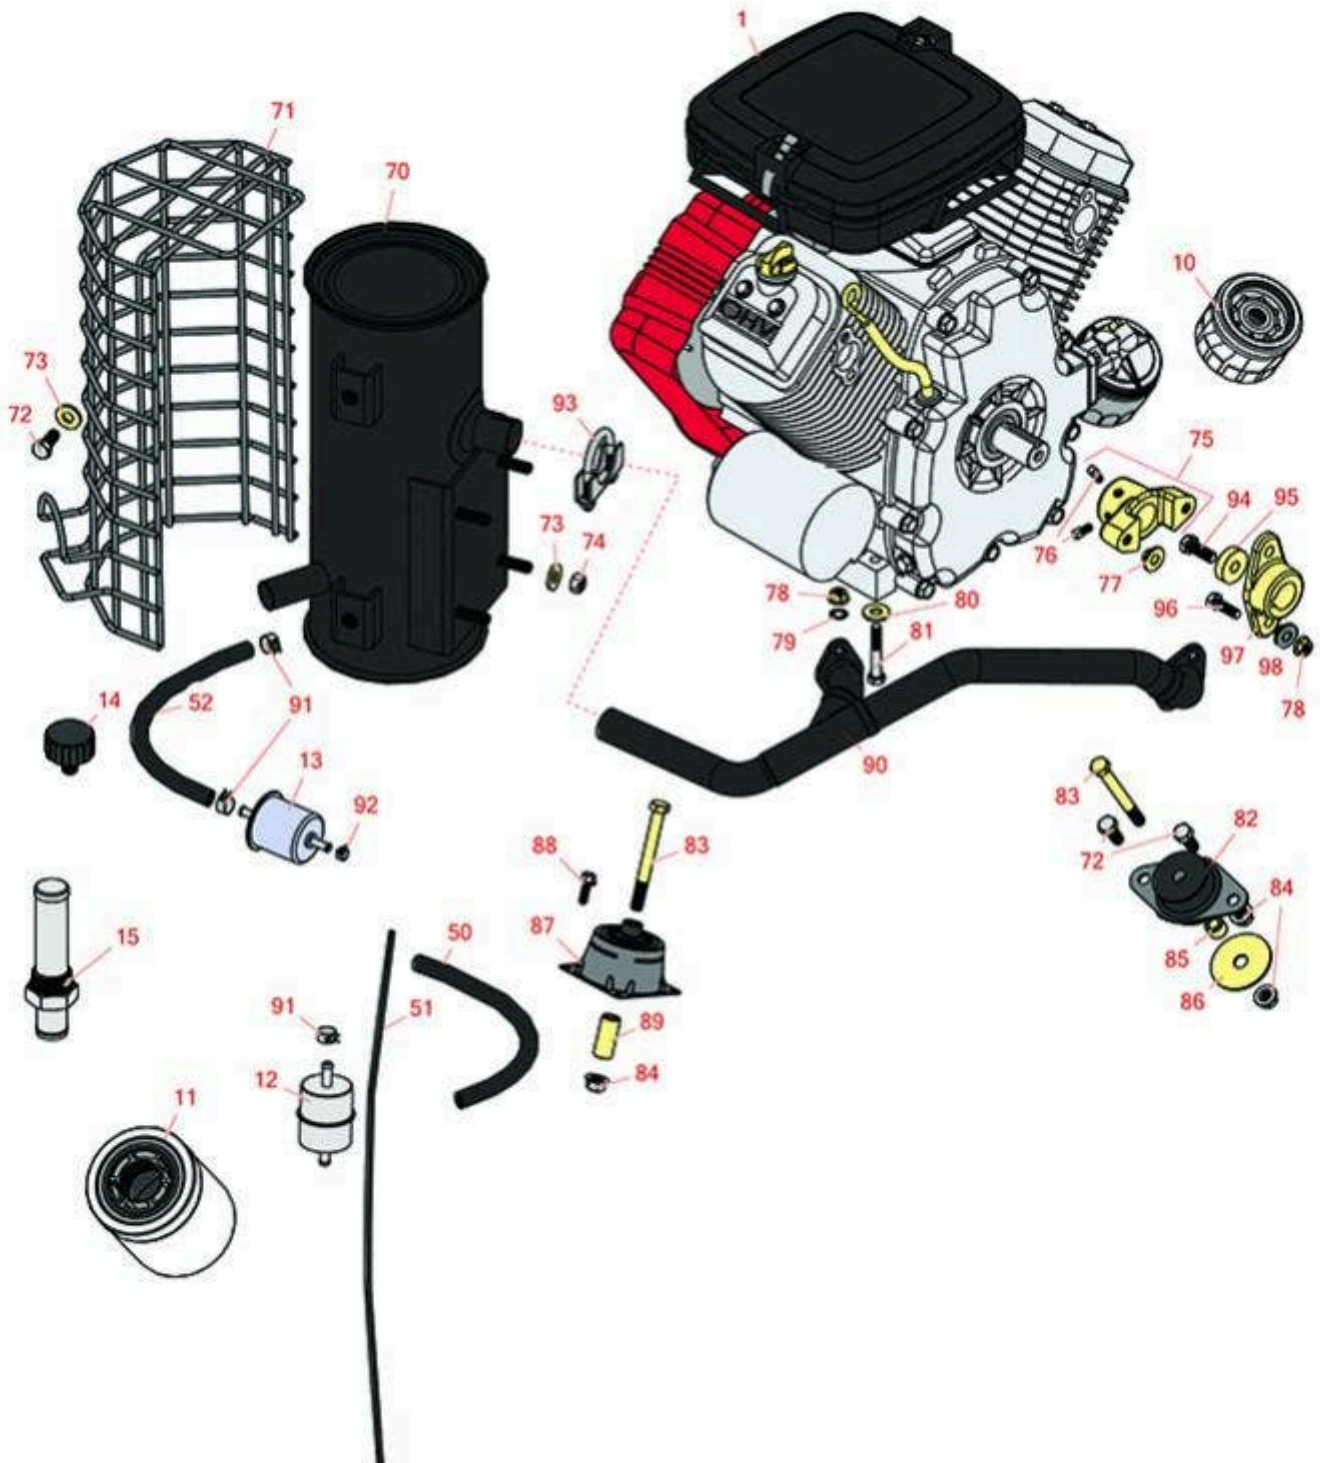

# Replaces Toro Greensmaster TriFlex

## 3300 Parts

Traction Unit - Model 04510

Engine & Exhaust

All original equipment manufacturers names and part numbers are used for identification purposes only, and we are in no way implying that our products are original equipment parts. Prices subject to change without notice.

## 3300 Parts

Traction Unit - Model 04510  
Engine & Exhaust

Item No	R&R Part No.	OEM Part No.	Description	Qty Req	Order Quantity
---------	--------------	--------------	-------------	---------	----------------