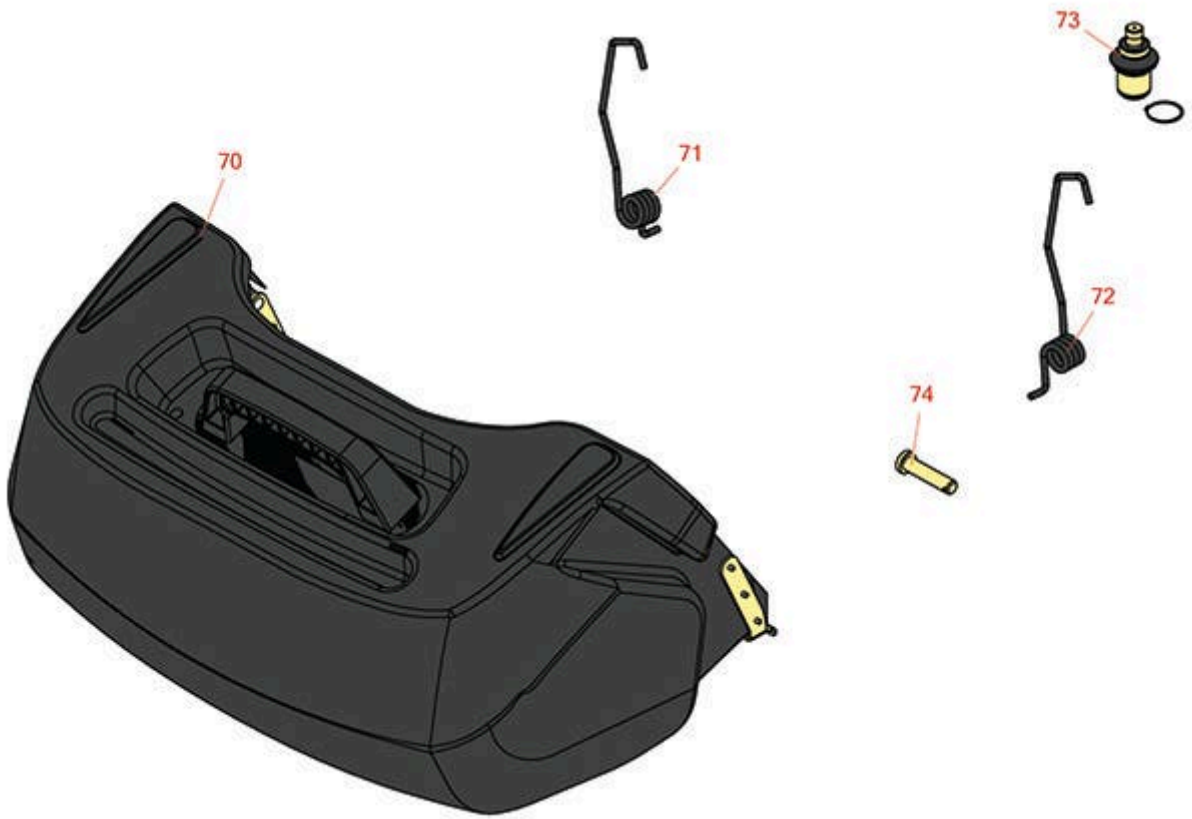

Replaces Toro Greensmaster TriFlex

3300 Parts

Traction Unit - Model 04510

Grass Basket and Suspension

All original equipment manufacturers names and part numbers are used for identification purposes only, and we are in no way implying that our products are original equipment parts. Prices subject to change without notice.

Replaces Toro Greensmaster TriFlex

3300 Parts

Traction Unit - Model 04510

Grass Basket and Suspension

Item No	R&R Part No.	OEM Part No.	Description	Qty Req	Order Quantity
---------	--------------	--------------	-------------	---------	----------------