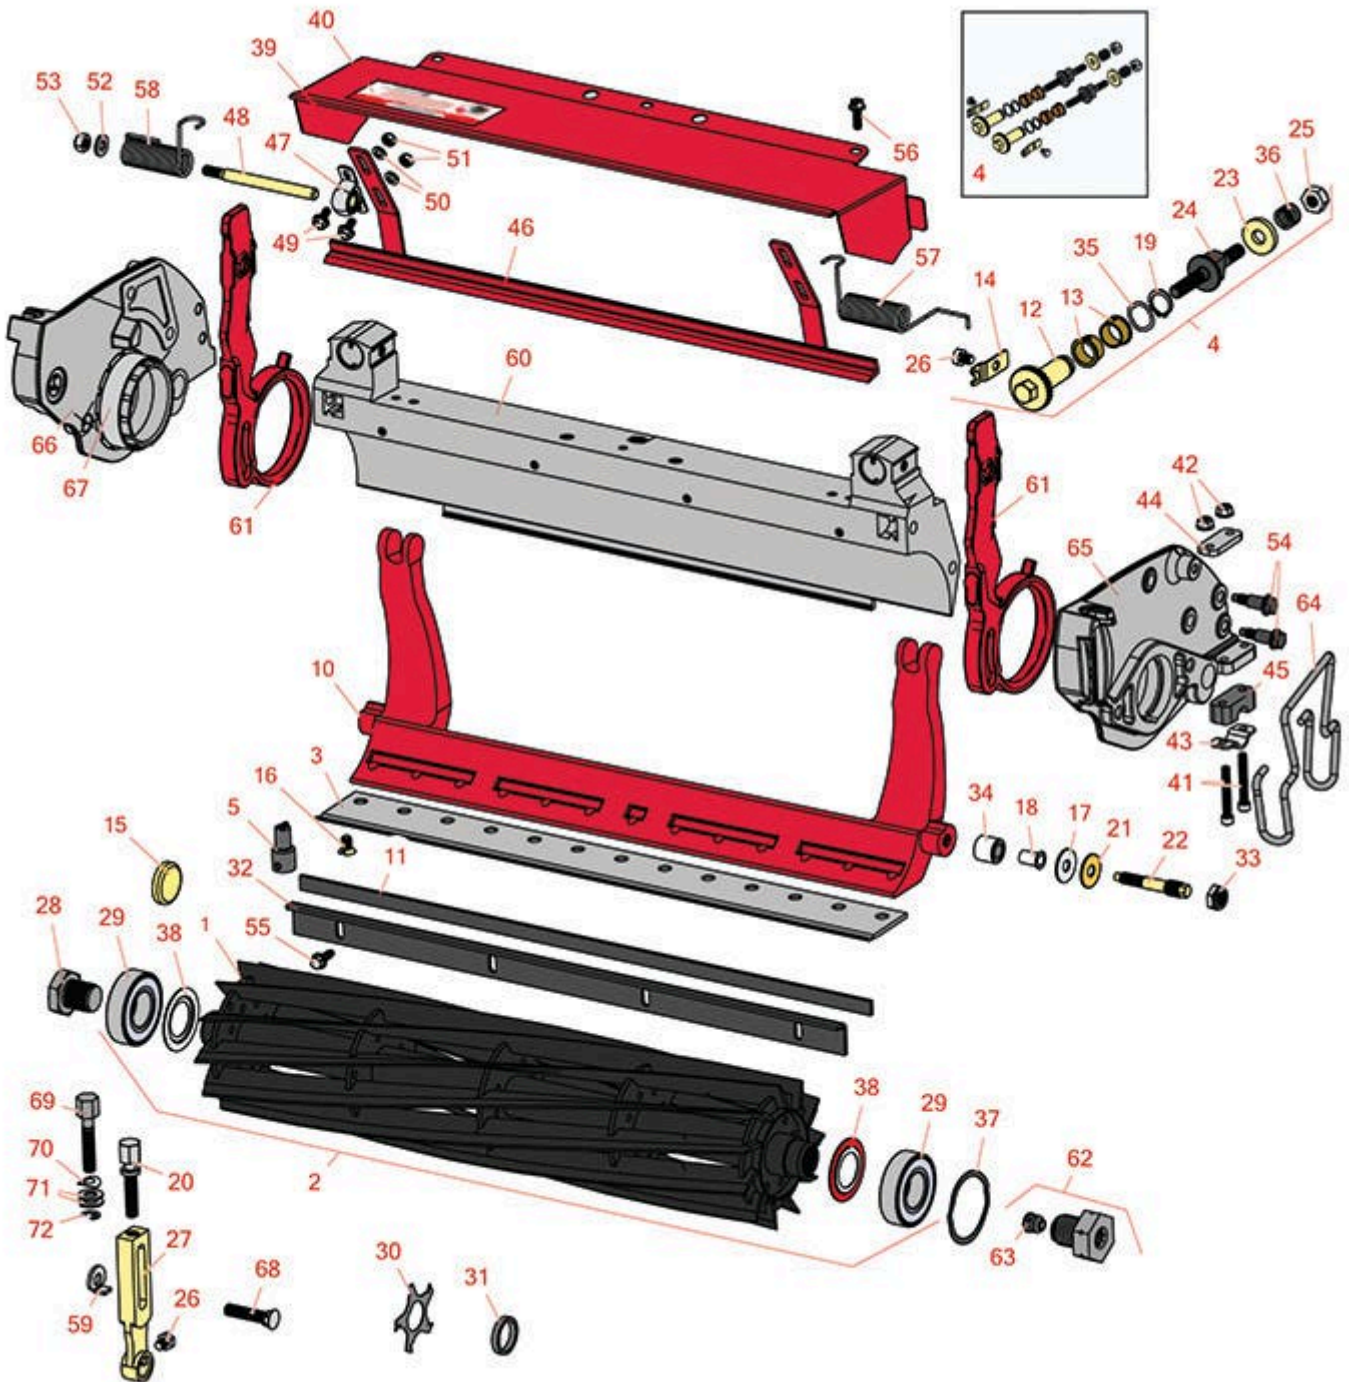

Replaces Toro Greensmaster TriFlex

3300 Parts

DPA Cutting Unit - Models 04651, 04653 & 04655

Reel & Bedknife

All original equipment manufacturers names and part numbers are used for identification purposes only, and we are in no way implying that our products are original equipment parts. Prices subject to change without notice.

Replaces Toro Greensmaster TriFlex

3300 Parts

DPA Cutting Unit - Models 04651, 04653 & 04655
Reel & Bedknife

Item No	R&R Part No.	OEM Part No.	Description	Qty Req	Order Quantity
---------	--------------	--------------	-------------	---------	----------------