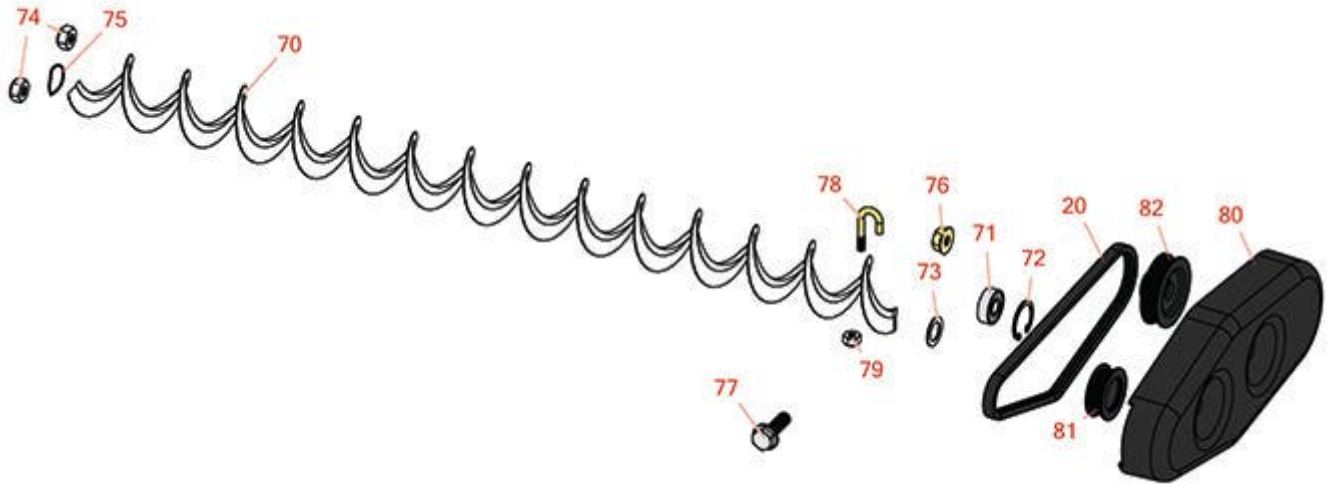

Replaces Toro Greensmaster TriFlex

3300 Parts

DPA Cutting Unit - Models 04651, 04653 & 04655

Rear Roller Brush

All original equipment manufacturers names and part numbers are used for identification purposes only, and we are in no way implying that our products are original equipment parts. Prices subject to change without notice.

Replaces Toro Greensmaster TriFlex 3300 Parts

DPA Cutting Unit - Models 04651, 04653 & 04655
Rear Roller Brush

Item No	R&R Part No.	OEM Part No.	Description	Qty Req	Order Quantity
Belts					
20	R105-5720	105-5720	Belt - Poly V	1	
Other Parts Available					
70	R105-6792	104-1829, 105-6792	Brush - Rear Roller	1	
71	R251-259	251-259, 251-307	Bearing - Ball	1	
72	R104-4727	104-4727	Ring - Retaining	1	
73	R112-6957	112-6957	Washer - Hardened	2	
74	R301504	2296-42, 301504, 32127-24, 32128-33, 32146-17, 3296-16, 3296-42, 3296-42 , 915661P	Locknut - ESNA 1/4-20	2	
75	R115-7143	115-7143	Spring - Wave	2	
76	R104-8300	104-8300, 104-8300 , 119-4041	Locknut - 5/16-18 Flanged Y/Zinc	5	
77	R3234-29	3234-17, 3234-29	Bolt - 5/16-18x1 Serr Hex	1	
78	R104-1830	104-1830	Bolt - J	2	
79	R3296-2	32127-10, 3296-2, 9157404	Nut - #10 Lock	2	
80	R105-5719	105-5719	Cover - Rear Brush	1	

Replaces Toro Greensmaster TriFlex 3300 Parts

*DPA Cutting Unit - Models 04651, 04653 & 04655
Rear Roller Brush*

Item No	R&R Part No.	OEM Part No.	Description	Qty Req	Order Quantity
81	R104-1834	104-1820, 104-1834	Idler Bearing - Assy	1	
82	R106-6917	106-6917	Pulley - Driven	1	