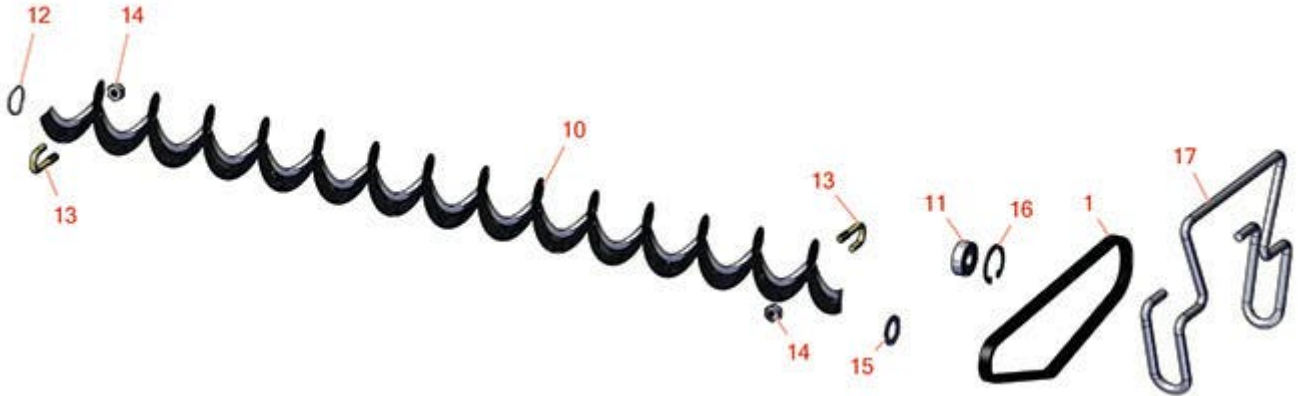

# Replaces Toro Greensmaster TriFlex

## 3300 Parts

*Dethatching Unit - Model 04720*

*Rear Roller Brush*

All original equipment manufacturers names and part numbers are used for identification purposes only, and we are in no way implying that our products are original equipment parts. Prices subject to change without notice.

## 3300 Parts

*Dethatching Unit - Model 04720*

*Rear Roller Brush*

Item No	R&R Part No.	OEM Part No.	Description	Qty Req	Order Quantity
<b>Belts</b>					
1	<b>R105-5720</b>	105-5720	Belt - Poly V	1	
<b>Other Parts Available</b>					
10	<b>R105-6792</b>	104-1829, 105-6792	Brush - Rear Roller	1	
11	<b>R251-259</b>	251-259, 251-307	Bearing - Ball	1	
12	<b>R115-7143</b>	115-7143	Spring - Wave	1	
13	<b>R104-1830</b>	104-1830	Bolt - J	2	
14	<b>R3296-2</b>	32127-10, 3296-2, 9157404	Nut - #10 Lock	2	
15	<b>R112-6957</b>	112-6957	Washer - Hardened	2	
16	<b>R104-4727</b>	104-4727	Ring - Retaining	1	
17	<b>R117-6706</b>	117-6706	Clamp - Motor	1	