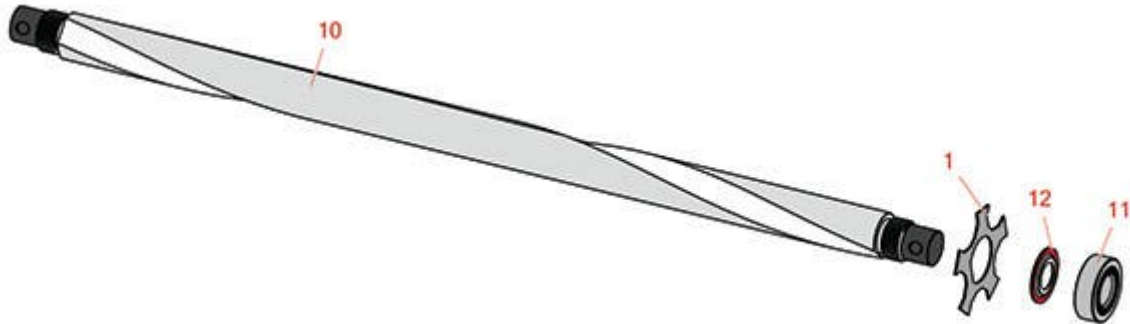

# Replaces Toro Greensmaster TriFlex

## 3300 Parts

*Dethatching Unit - Model 04720*  
*Groomer*

All original equipment manufacturers names and part numbers are used for identification purposes only, and we are in no way implying that our products are original equipment parts. Prices subject to change without notice.