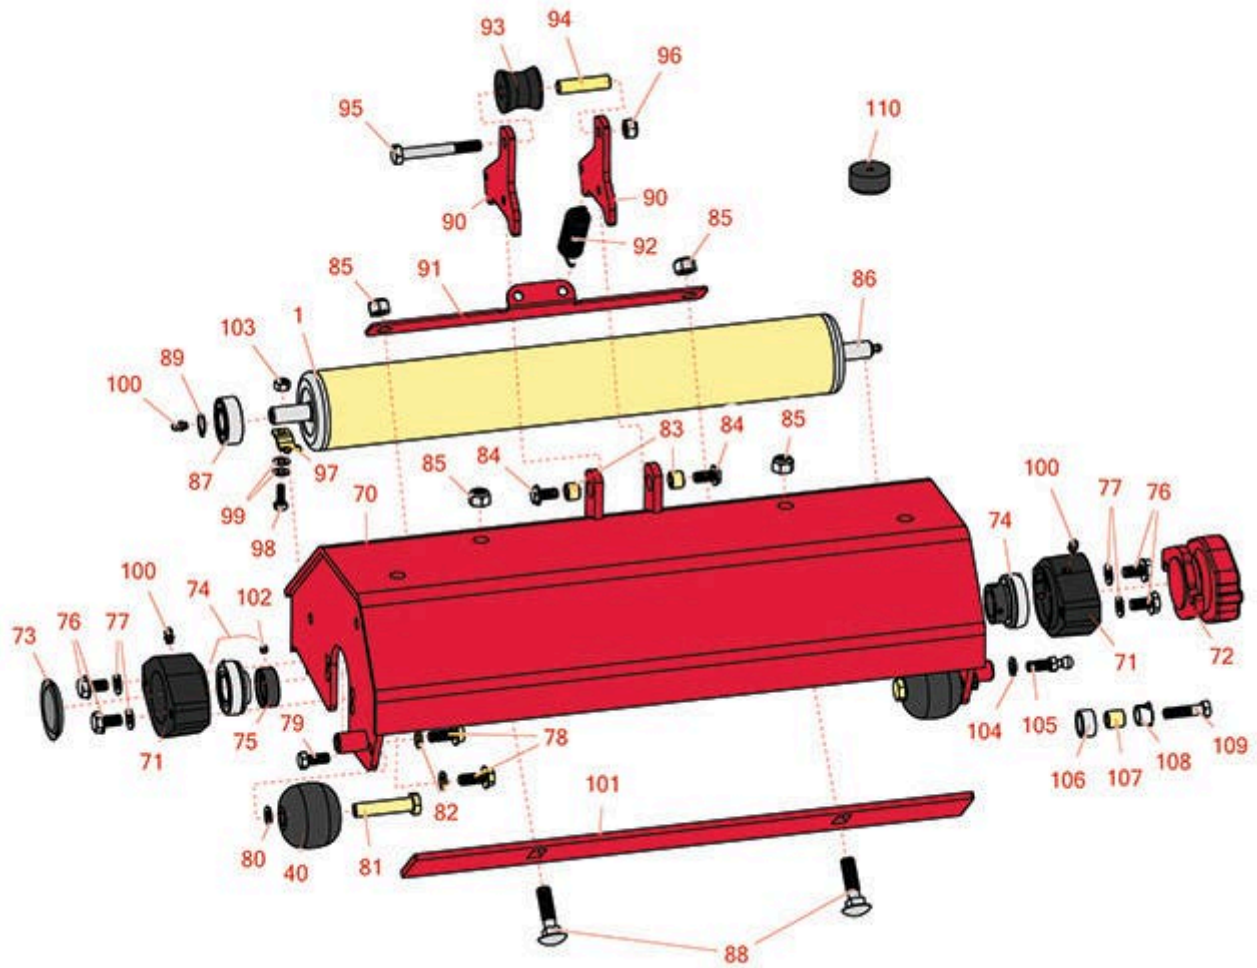

Replaces Toro Greensmaster 3050 Parts

Tri-Roller Unit - Model 04495

Tri-Roller & Frame

All original equipment manufacturers names and part numbers are used for identification purposes only, and we are in no way implying that our products are original equipment parts. Prices subject to change without notice.

Replaces Toro Greensmaster 3050 Parts

Tri-Roller Unit - Model 04495

Tri-Roller & Frame

Item No	R&R Part No.	OEM Part No.	Description	Qty Req	Order Quantity
Rollers					
1	R99-1615	99-1615	Roller - Rear 3	1	
Wheels					
40	R99-4210	99-4140, 99-4210	Basket Roller - Smooth Anti Scalp	2	
Other Parts Available					
70	R100-6443-01	100-6443-01	Frame - Spiker	1	
71	R95-7148	95-7148	Housing - Bearing Reel	2	
72	R95-1642-01	93-2570, 95-1642, 95-1642-01	Counterweight	1	
73	R150485	2410-30, 2410-30OSS	Cap - Protective Bearing Housing	1	
74	R71-1360	251-219, 251-253, 251-254, 251-320, 71-1360, 88-7880, 94-3405	Bearing	2	
75	R251-77	251-77	Collar - Bearing	2	
76	R93-2569	93-2569	Bolt - Hex Washer Nyloc M10	4	

Replaces Toro Greensmaster 3050 Parts

Tri-Roller Unit - Model 04495

Tri-Roller & Frame

Item No	R&R Part No.	OEM Part No.	Description	Qty Req	Order Quantity
77	R453011	01-166-0100, 01-166-0120, 01-166-0270, 01-166-0500, 01-166-0600, 01-166-0620, 132-4593, 2356-3, 237-12, 24-10-AD, 24-11-AD, 24-11-BD, 24-12-AD, 24-12-BD, 30-9310, 32-8190, 3256-24, 3256-3, 3256-36, 3256-4, 453011, 47-9950, 48-9220, 513458, 7-0052	Washer - Flat 3/8 SAE Y/Zinc	4	
78	R33115-025	33115-025, 48-7780	Bolt - Hex HD M10-1.5 x 25	4	
79	R400260	01-178-0605, 18-4100, 19-8270, 323-3, 323-33, 323-34, 323-5, 3235-5	Bolt - Hex HD 3/8-16 x 7/8	2	
80	R3256-45	3256-45	Washer - Flat .733 x .381 x .058 YZ	2	
81	R99-4209	99-4209	Shaft - Special	2	
82	R48-9590	01-176-0040, 42-9600, 48-9590, 48-9690, 63-7780	Washer - Lock 10mm	4	