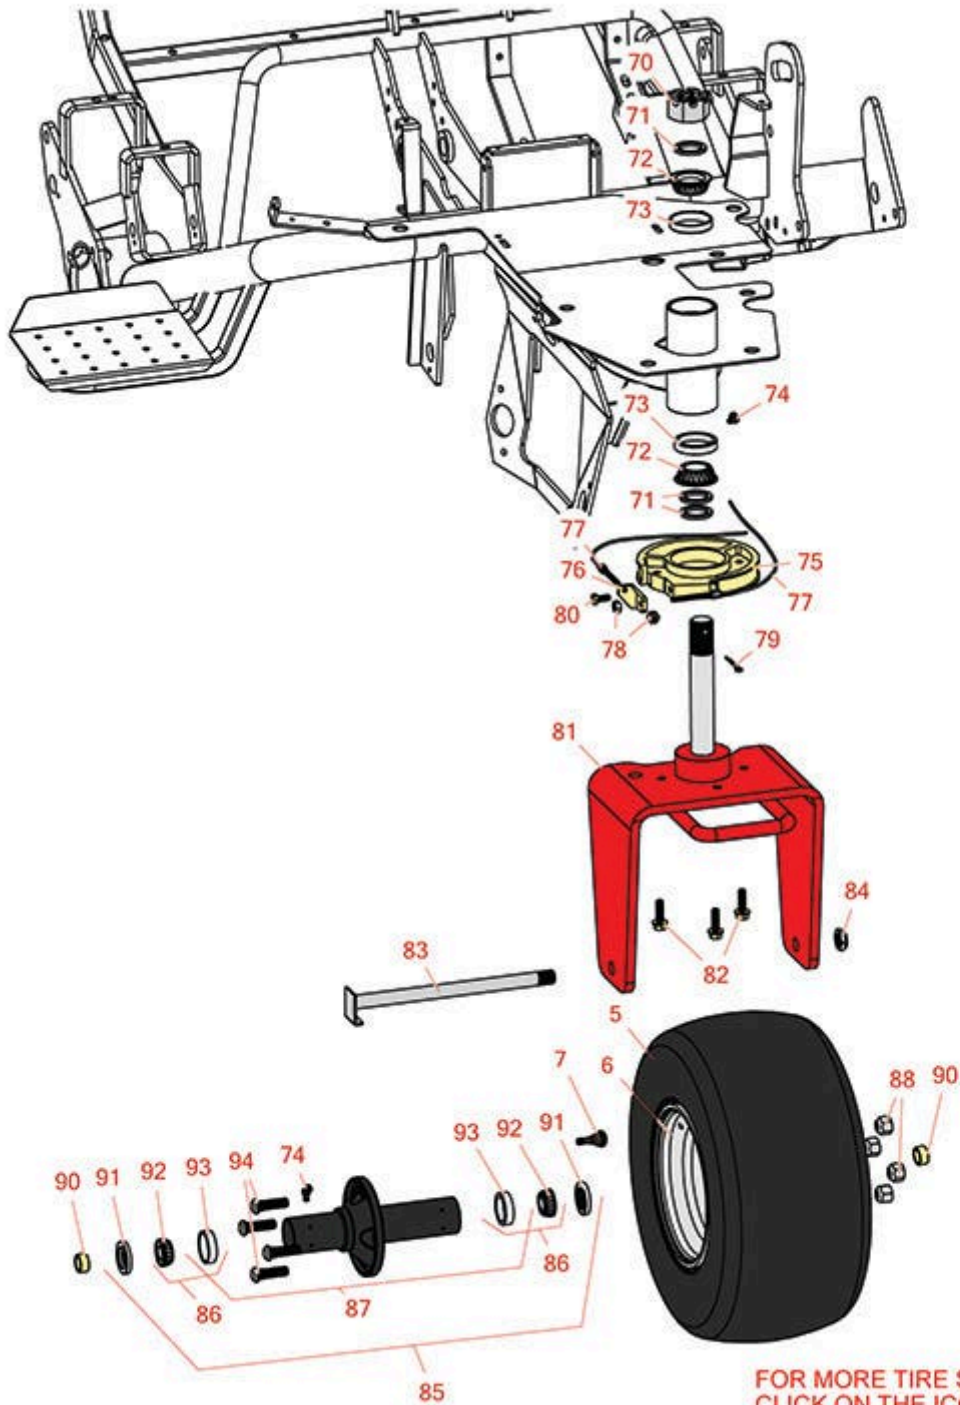

Replaces Toro Greensmaster 3050 Parts

Traction Unit - Model 04351

Rear Wheel

All original equipment manufacturers names and part numbers are used for identification purposes only, and we are in no way implying that our products are original equipment parts. Prices subject to change without notice.

Replaces Toro Greensmaster 3050 Parts

Traction Unit - Model 04351

Rear Wheel

Item No	R&R Part No.	OEM Part No.	Description	Qty Req	Order Quantity
Tires					
5	RCT510981		Tire - 18 - 9.50 x 8 (4 Ply) Carlisle Smooth	1	
5	RTK958-4SM-I	28-3680	Tire - 18x9.50-8 (4 Ply) Kenda Smooth	1	
5	R150314		Tire w/Wheel - 18x9.50-8 (2 Ply) Carlisle Smooth	1	
5	R700141	232-37, 232-47	Tube - 18x6.50/7.50/8.50/9.50-8 TR13	1	
6	R217-60	217-60, 242-49	Wheel - with Valve Stem - White	1	
7	R232-27	232-27, 232-31	Stem - Valve w/ Cap	1	
Other Parts Available					
70	R32136-9	32136-9	Nut - 1-1/4-12 Slotted	1	
71	R18-6320	18-6320	Washer - Steering Fork	4	
72	R254-70	115-9472, 254-70	Tapered Bearing Cone - w/Seal	2	
73	R254-61	01-103-0090, 115-9471, 254-61, 92-0611, 93-4850	Cup	2	
74	R700414	302-11, 302-19, 302-4, 32-8170	Zerk - Grease 1/4-28 45 Deg	1	
75	R95-5955-01	95-5955, 95-5955-01	Drum - Steering	1	
76	R95-5956	95-5956	Cable Anchor Assy	1	
77	R95-5965	95-5965	Cable - Steering Fits 3050	1	