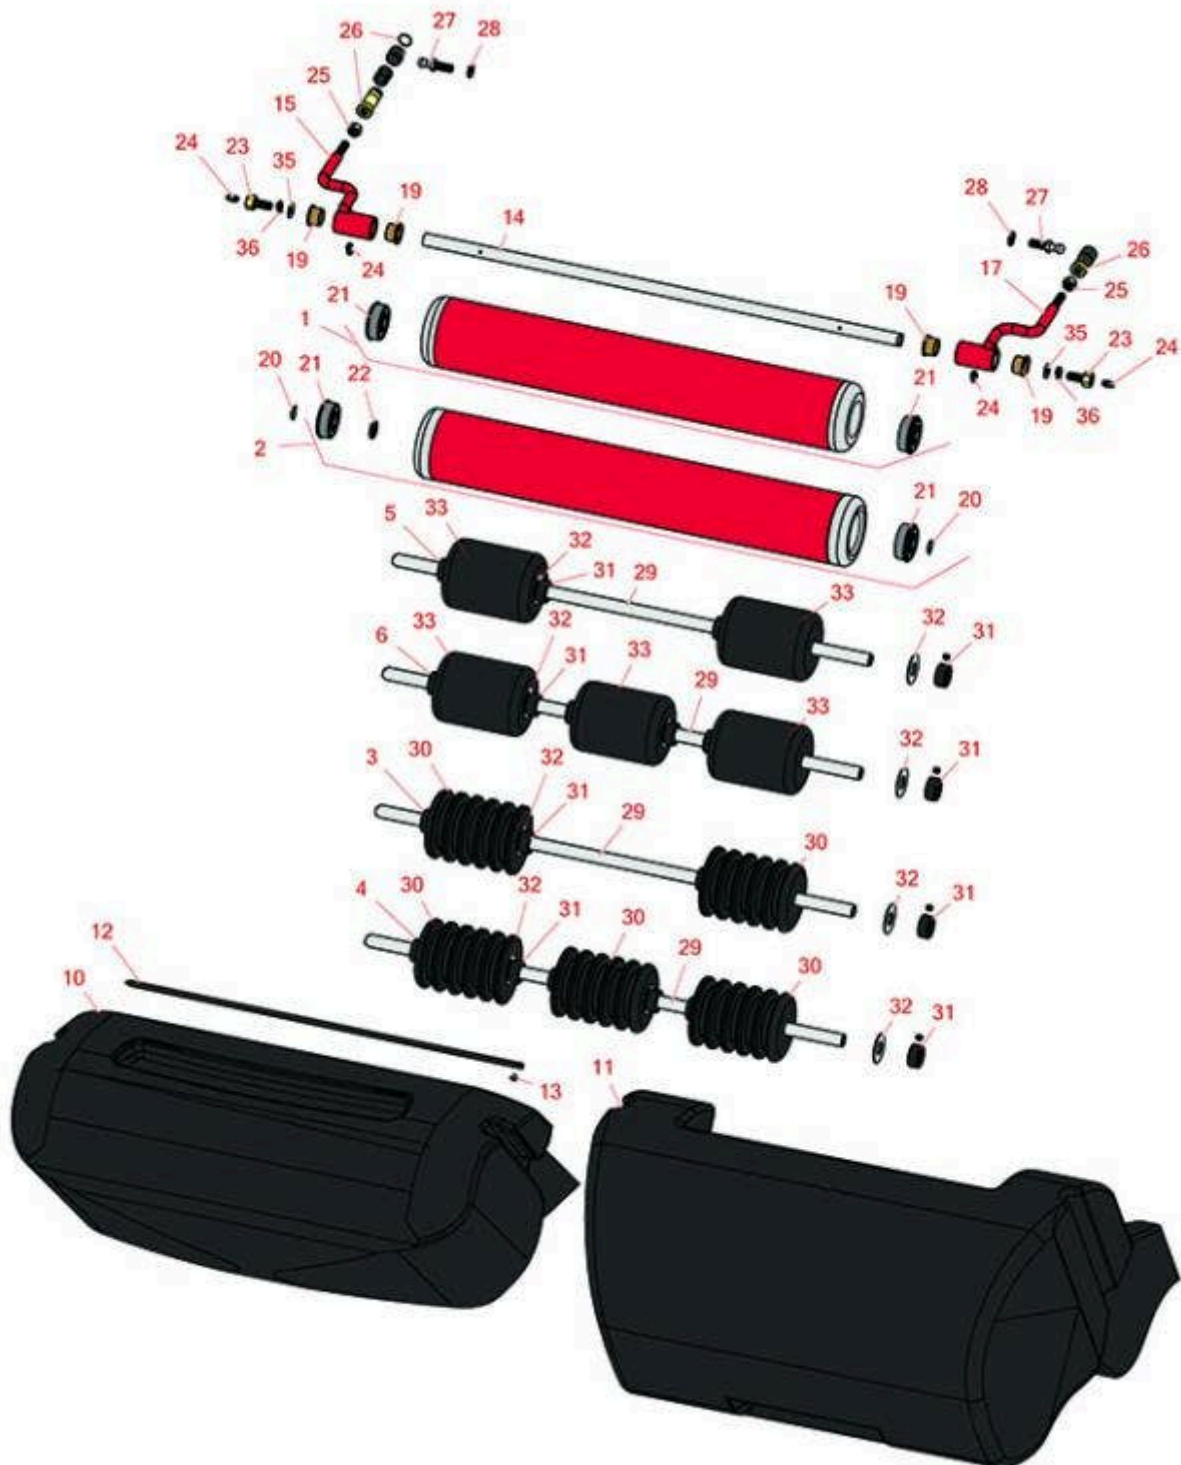

# Replaces Toro Greensmaster 3050 Parts

*Traction Unit - Model 04351*

*Pull Frame, Roller & Basket*

All original equipment manufacturers names and part numbers are used for identification purposes only, and we are in no way implying that our products are original equipment parts. Prices subject to change without notice.

# Replaces Toro Greensmaster 3050 Parts

Traction Unit - Model 04351

Pull Frame, Roller & Basket

Item No	R&R Part No.	OEM Part No.	Description	Qty Req	Order Quantity
<b>Pull Frame Basket Rollers</b>					
1	<b>R52-2720</b>	52-2720	Roller - w/ Bearings	1	
<i>Tech Note: Fits up to 2000:</i>					
2	<b>R99-4277</b>	99-4277	Basket Roller	1	
<i>Tech Note: Fits 2000 &amp; Newer:</i>					
3	<b>R150325</b>		Basket Roller - Grooved UHMW Polyethylene 2 Section	1	
4	<b>R150329</b>		Basket Roller - Grooved UHMW Polyethylene 3 Section	1	
5	<b>R150330</b>		Basket Roller - Smooth UHMW Polyethylene 2 Section	1	
6	<b>R150332</b>		Roller - Smooth UHMW Polyethylene 3-1/2 3 Sec	1	
<b>Other Parts Available</b>					
10	<b>R108-8642</b>	108-8642	Grass Basket w/Bkt	1	
11	<b>R36-7250</b>	22-7070, 36-7250, 37-8130, Oct-30	Grass Basket	1	
12	<b>R104-2607</b>	104-2607	Strip - Reinforcing Grass Basket	1	
13	<b>R3290-382</b>	3269-15, 3290-382	Rivet - 5/32 x 1/2 Pop Rivet	8	
14	<b>R21-8470</b>	21-8470	Shaft - Roller	1	
15	<b>R92-0585</b>	92-0585	Arm - Pull RH - w/Bushings	1	
15	<b>R52-2750</b>	52-2750	Arm - Pull RH w/Bushings	1	
17	<b>R92-0586</b>	92-0586, 95-0586	Arm - Pull LH w/Bushings	1	
17	<b>R52-2740</b>	52-2740	Arm - Pull LH w/Bushings	1	