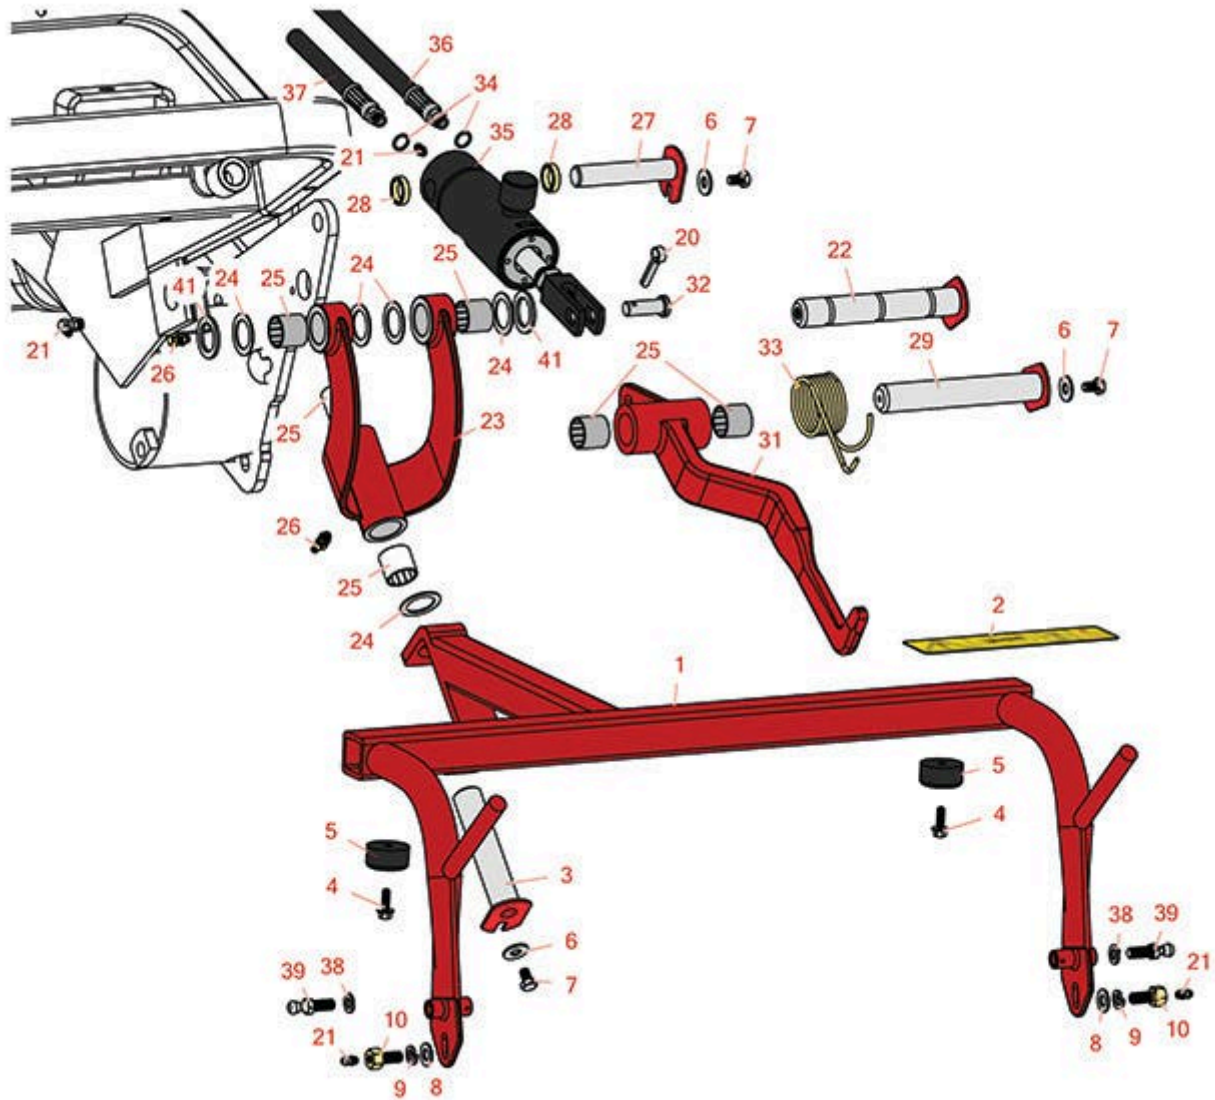

Replaces Toro Greensmaster 3050 Parts

Traction Unit - Model 04351

Left Hand Pull Frame

All original equipment manufacturers names and part numbers are used for identification purposes only, and we are in no way implying that our products are original equipment parts. Prices subject to change without notice.

Replaces Toro Greensmaster 3050 Parts

Traction Unit - Model 04351

Left Hand Pull Frame

Item No	R&R Part No.	OEM Part No.	Description	Qty Req	Order Quantity
1	R112-0283	108-8632, 112-0283, 117-9542	Frame - Pull LH	1	
<i>Tech Note: 2006 & Newer:</i>					
1	R86-9810	104-2054, 104-2064, 86-9810, 86-9810-01, 92-9176, 92-9176-01, Oct-10	Frame - Pull LH	1	
<i>Tech Note: 1997-2005:</i>					
2	R93-8064	93-8064	Decal - Warning	1	
2	R93-6688	93-6688	Decal - Warning	1	
3	R10-6090	10-6090	Pin - Pivot 4 7/8 Long	1	
4	R49-2040	32104-42, 32104-95, 32144-44, 49-2040	Bolt - Hex Washer 1/4-20 x 3/4	2	
5	R94-4548	94-4548	Rubber Bumper	2	
6	R453009	01-166-0400, 24-10-BD, 24-9-AD, 32-9650, 3256-2, 3256-23, 3256-3, 3256-67, 3290-217, 3556-3, 4-2390, 7-0152	Washer - Flat 5/16 SAE	3	

Replaces Toro Greensmaster 3050 Parts

Traction Unit - Model 04351

Left Hand Pull Frame

Item No	R&R Part No.	OEM Part No.	Description	Qty Req	Order Quantity
7	R322-1	01-178-0504, 20-22-AD, 20-22-AGD, 322-1, 513337	Bolt - Hex HD 5/16-18 x 1/2	3	
8	R453011	01-166-0100, 01-166-0120, 01-166-0270, 01-166-0500, 01-166-0600, 01-166-0620, 132-4593, 2356-3, 237-12, 24-10-AD, 24-11-AD, 24-11-BD, 24-12-AD, 24-12-BD, 30-9310, 32-8190, 3256-24, 3256-3, 3256-36, 3256-4, 453011, 47-9950, 48-9220, 513458, 7-0052	Washer - Flat 3/8 SAE Y/Zinc	2	
9	R3253-21	215-51, 30-8470, 3253-21, Jul-12	Washer - Lock 3/8	2	
10	R11-0160	11-0160	Screw - Roller Shaft	2	
20	R3272-11	01-151-0010, 01-151-0040, 28-18-D, 28-28-D, 3211-72, 3272-11	Pin - Cotter	1	