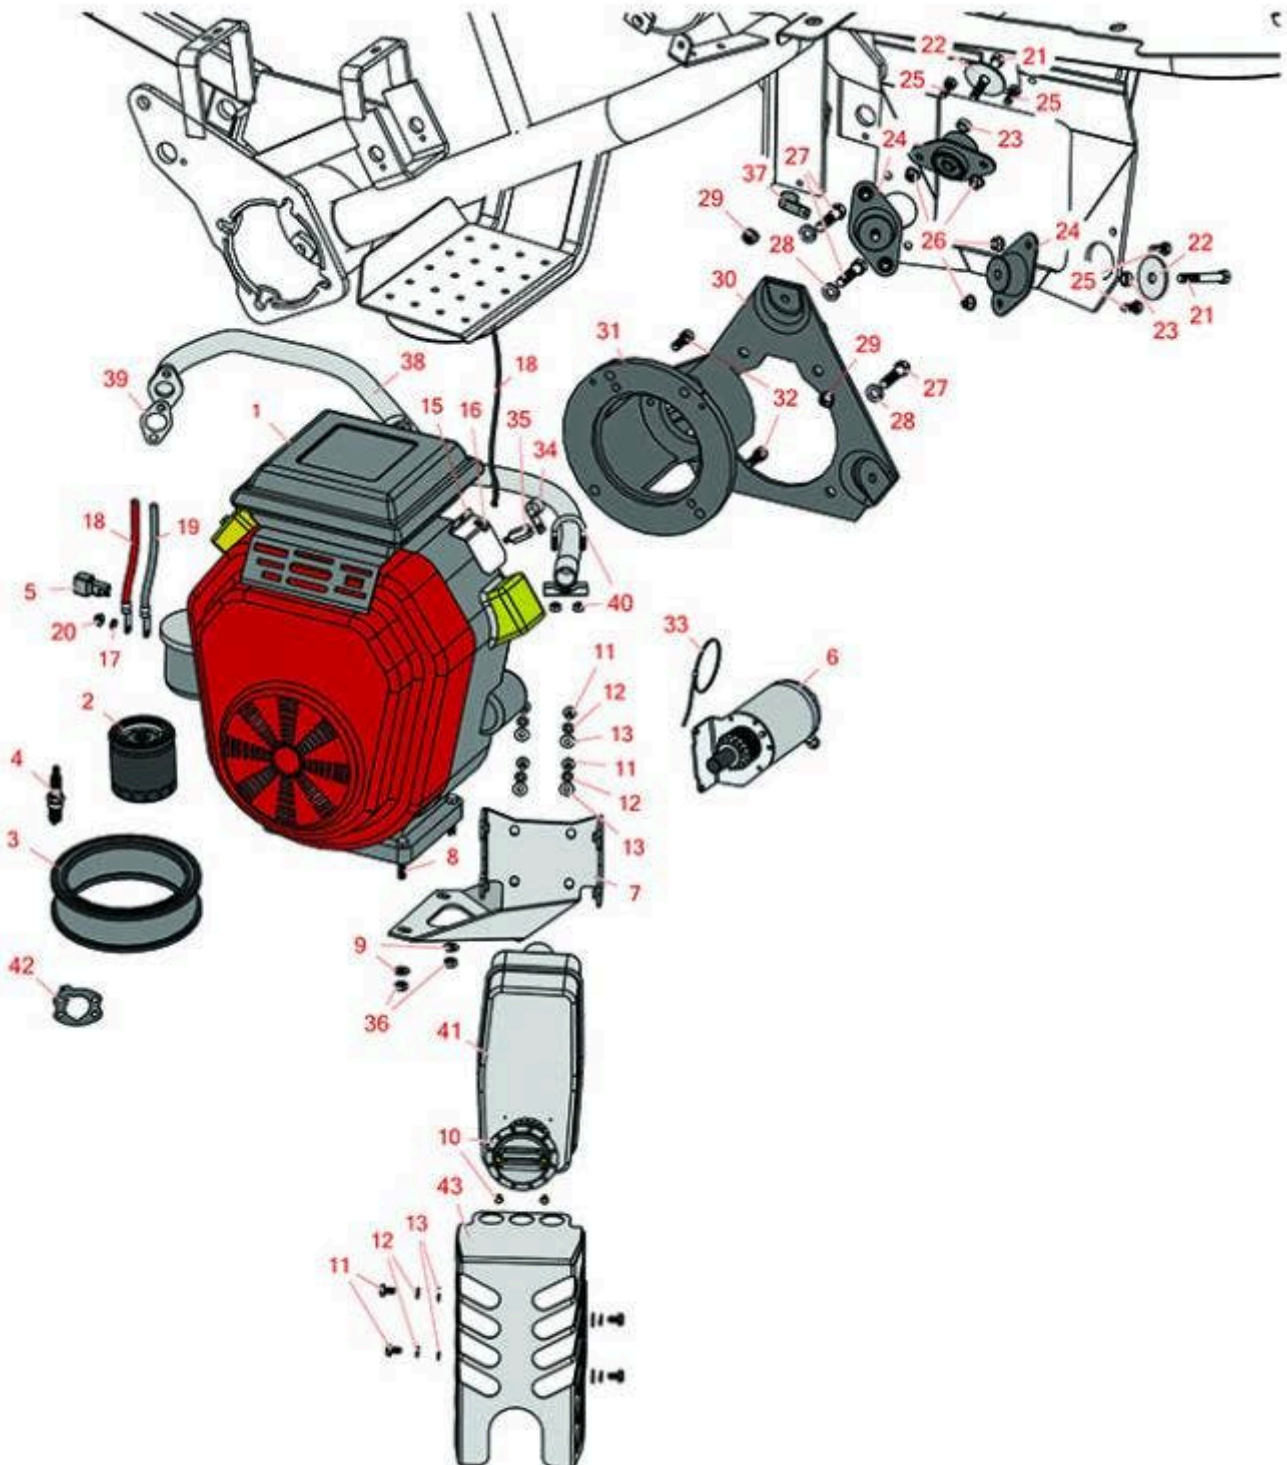

Replaces Toro Greensmaster 3050 Parts

Traction Unit - Model 04351
Engine

All original equipment manufacturers names and part numbers are used for identification purposes only, and we are in no way implying that our products are original equipment parts. Prices subject to change without notice.

Replaces Toro Greensmaster 3050 Parts

Traction Unit - Model 04351
Engine

Item No	R&R Part No.	OEM Part No.	Description	Qty Req	Order Quantity
1	RS3054470610G1		B-S Engine 16 Hp	1	
Filters					
2	R491056	107-7817, 491056	Baldwin Oil Filter	1	
2	RRF10608	114-3494, 491056, 52 050 02-S, 85-4930, NN10147	SilverGuard Oil Filter	1	
2	RRF10602	107-7817, 492932	SilverGuard Oil Filter	1	
2	RS492932S	107-7817, 492932	B-S Filter-Oil	1	
3	R394018	394018, 92-0527	Baldwin Air Filter - Gas Engine	1	
3	RRF10102	394018, 92-0527	SilverGuard Air Filter	1	
3	RS394018S	394018, 92-0527	B-S Filter-A/C Cartridge	1	
3	RS272490S	272490, 92-0530	B-S Filter-Pre Cleaner	1	
Gauges and Controls					
4	RN7938	130-8380, 491055	NGK Spark Plug - BKR5E	1	
<i>Tech Note: Replaces Champion RC12YC:</i>					
5	R100-4918	100-4818, 100-4918	Diode	2	
6	RS691564	691564	B-S Motor-Starter	1	