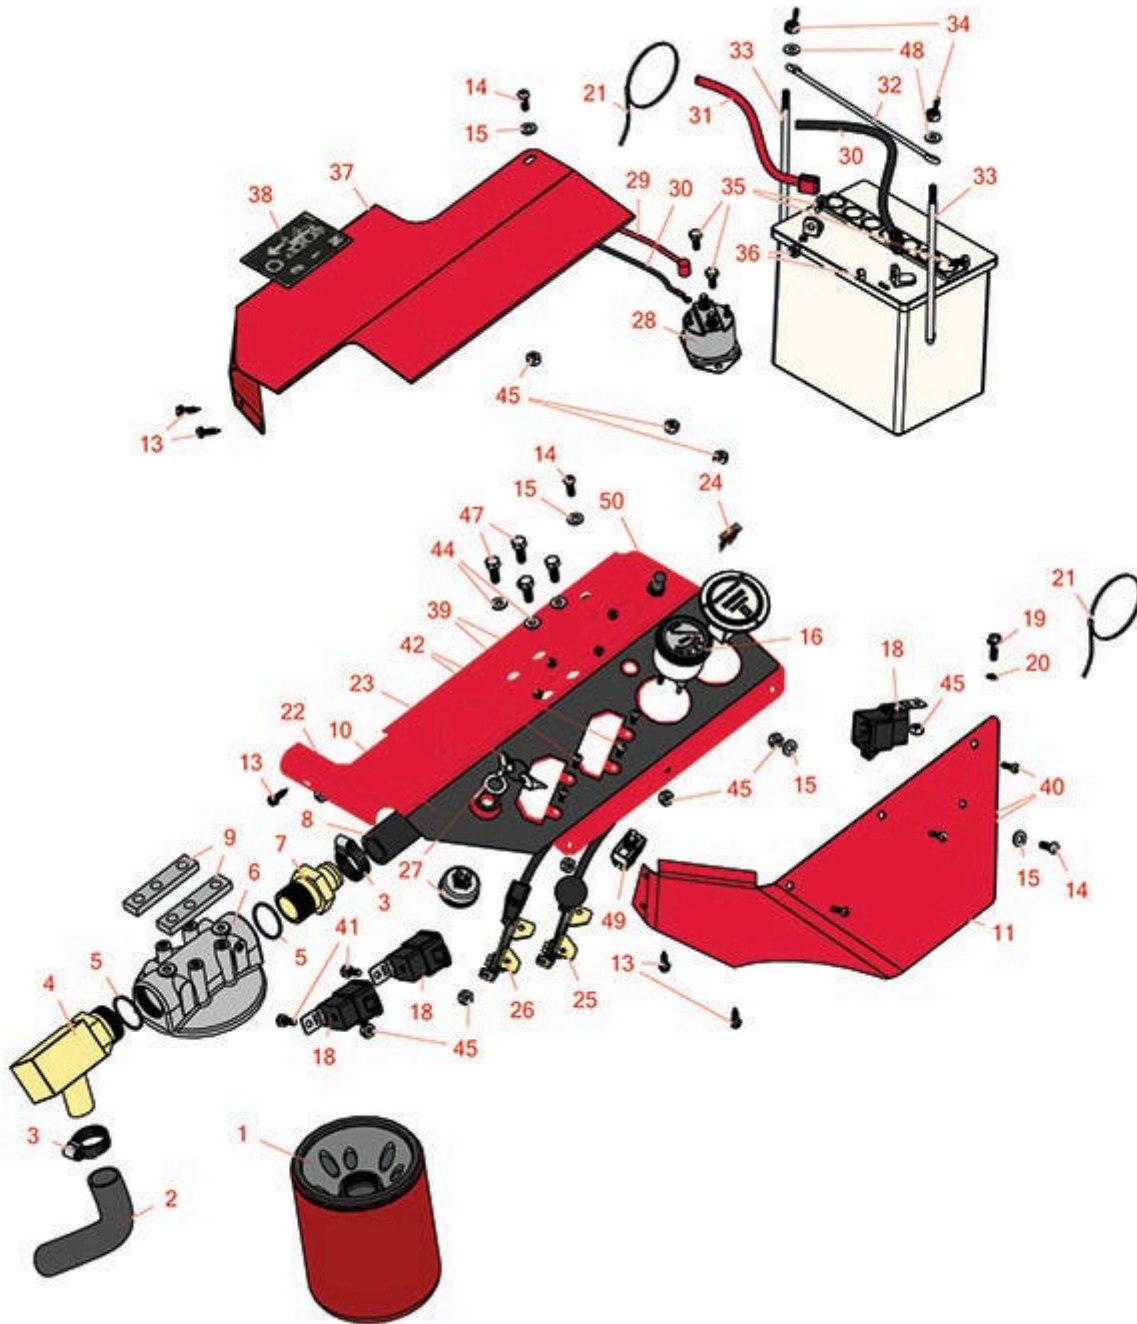

# Replaces Toro Greensmaster 3050 Parts

Traction Unit - Model 04351

Control Panel

All original equipment manufacturers names and part numbers are used for identification purposes only, and we are in no way implying that our products are original equipment parts. Prices subject to change without notice.

# Replaces Toro Greensmaster 3050 Parts

*Traction Unit - Model 04351  
Control Panel*

Item No	R&R Part No.	OEM Part No.	Description	Qty Req	Order Quantity
1	<b>R74-3570</b>	44-5340, 57-0990, 74-3570, 8076001	Baldwin Oil Filter - Hyd 10 Micron	1	
1	<b>RRF10615</b>	74-3570	SilverGuard Oil Filter	1	
2	<b>R68-5880</b>	28-2040, 51-0040, 68-5880	Hydraulic Hose Assy	1	
3	<b>R2412-34</b>	2412-34, 31-0120	Clamp - Hose .75-1.5	1	
4	<b>R353-564</b>	353-564	Hydraulic Fitting - 90 Deg	1	
5	<b>R237-101</b>	237-101	O-Ring	2	
6	<b>R44-5560</b>	27-2370, 44-5560	Head Assy - Hyd Oil Filter	1	
7	<b>R353-563</b>	353-563, 95-4356	Hydraulic Fitting - Filter	1	
8	<b>R83-1430</b>	83-1430	Hose - Filter to Tank	1	
9	<b>R27-2380</b>	27-2380	Spacer - Oil Filter	2	
10	<b>R107-2554</b>	107-2554, 93-8061	Decal - Control Panel	1	
11	<b>R83-0840-01</b>	83-0840, 83-0840-01	Cover Shield - Valve - Red	1	
13	<b>R32104-116</b>	32104-116	Screw - 12 x 1/2 Sheet Metal Hswh	5	
14	<b>R3274-69</b>	3274-69, 3274-91, 3274.69	Screw - 1/4-20 x 3/4 Hsbh	3	