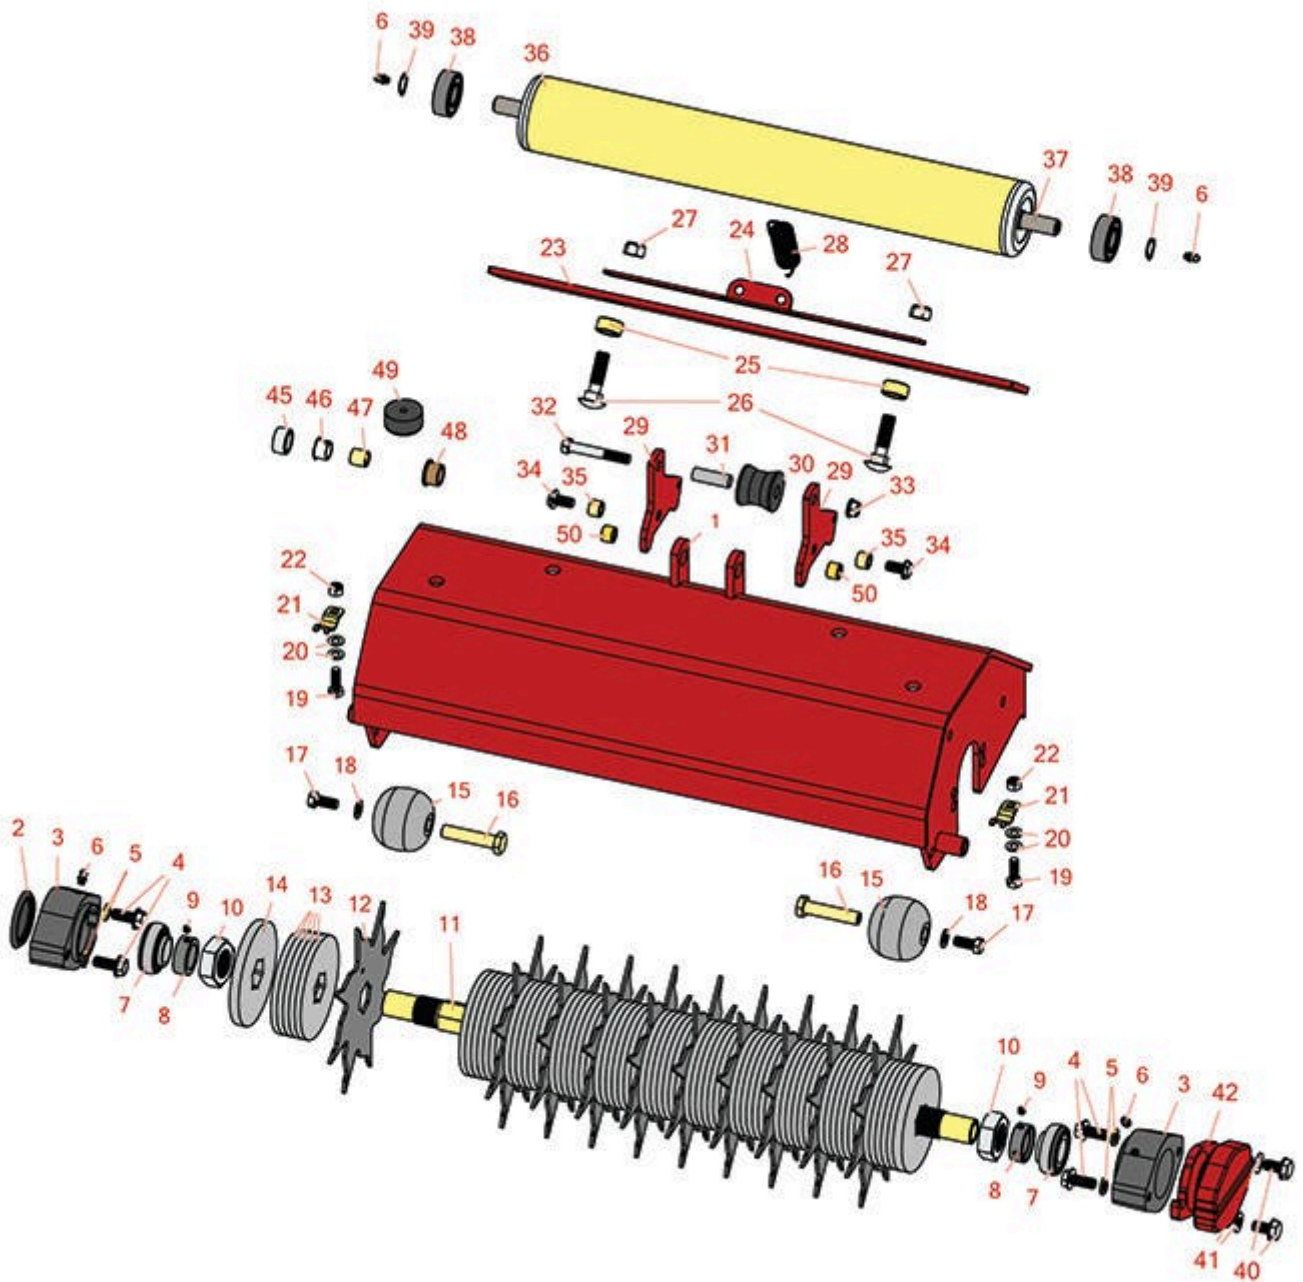

# Replaces Toro Greensmaster 3050 Parts

Spiker Unit - Model 04494

Spiker Reel & Frame

All original equipment manufacturers names and part numbers are used for identification purposes only, and we are in no way implying that our products are original equipment parts. Prices subject to change without notice.

# Replaces Toro Greensmaster 3050 Parts

Spiker Unit - Model 04494

Spiker Reel & Frame

Item No	R&R Part No.	OEM Part No.	Description	Qty Req	Order Quantity
1	<b>R100-6443-01</b>	100-6443-01	Frame - Spiker	1	
2	<b>R150485</b>	2410-30, 2410-30OSS	Cap - Protective Bearing Housing	1	
3	<b>R95-7148</b>	95-7148	Housing - Bearing Reel	2	
4	<b>R33115-025</b>	33115-025, 48-7780	Bolt - Hex HD M10-1.5 x 25	4	
5	<b>R48-9590</b>	01-176-0040, 42-9600, 48-9590, 48-9690, 63-7780	Washer - Lock 10mm	4	
6	<b>R302-5</b>	21-6010, 302-11, 302-37, 302-47, 302-5, 302-57, 302-58, 302-6, 31-0300, 32-9660, 60-0800, 62-3880, 92-4181	Fitting - Grease	2	
7	<b>R71-1360</b>	251-219, 251-253, 251-254, 251-320, 71-1360, 88-7880, 94-3405	Bearing	2	
8	<b>R251-77</b>	251-77	Collar - Bearing	2	
9	<b>R3245-35</b>	3245-35	Screw - Set 1/4-28 x 1/4	2	
10	<b>R3220-18</b>	3220-18, 67-5840	Nut - Jam V-Cut Shaft	2	