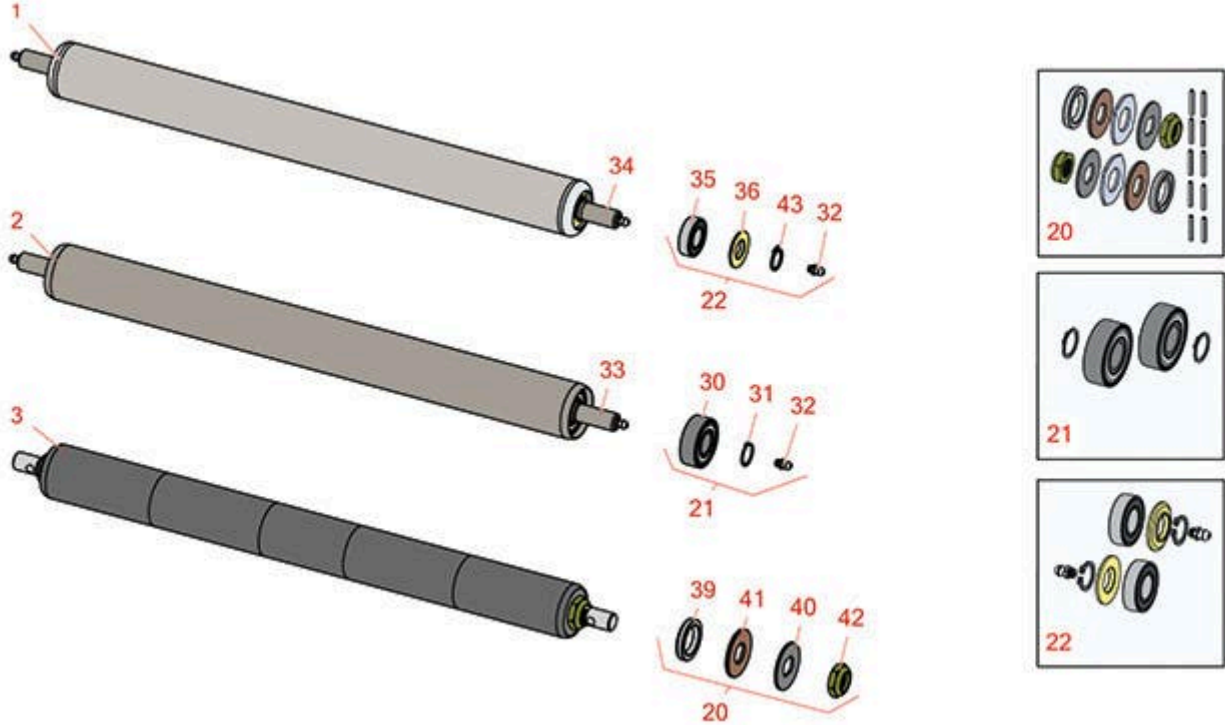

Replaces Toro Greensmaster 3050 Parts

SPA Cutting Unit - Models 04472, 04473, 04482 & 04483
Rear Rollers

All original equipment manufacturers names and part numbers are used for identification purposes only, and we are in no way implying that our products are original equipment parts. Prices subject to change without notice.