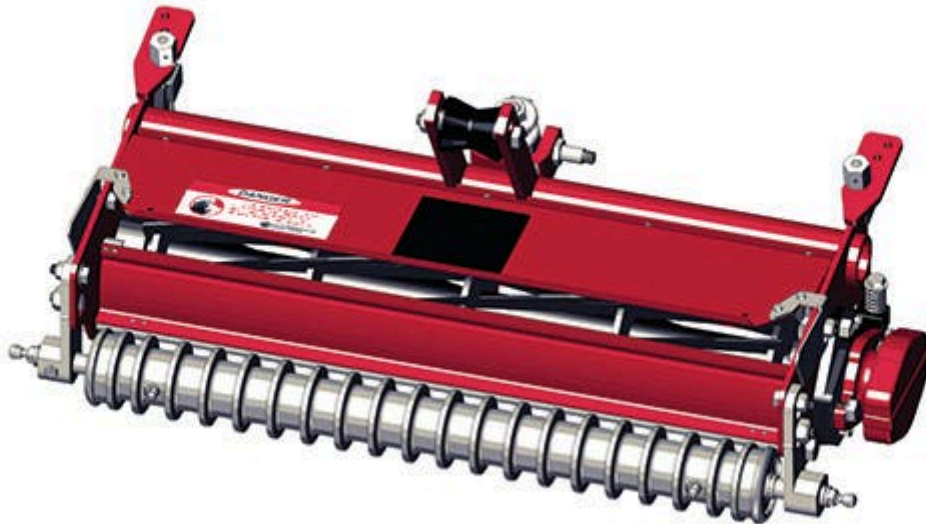

Replaces Toro Greensmaster 3050 Parts

*SPA Cutting Unit - Models 04472, 04473, 04482 & 04483
Complete Cutting Unit*

All original equipment manufacturers names and part numbers are used for identification purposes only, and we are in no way implying that our products are original equipment parts. Prices subject to change without notice.

Replaces Toro Greensmaster 3050 Parts

SPA Cutting Unit - Models 04472, 04473, 04482 & 04483
Complete Cutting Unit

Item No	R&R Part No.	OEM Part No.	Description	Qty Req	Order Quantity
---------	--------------	--------------	-------------	---------	----------------