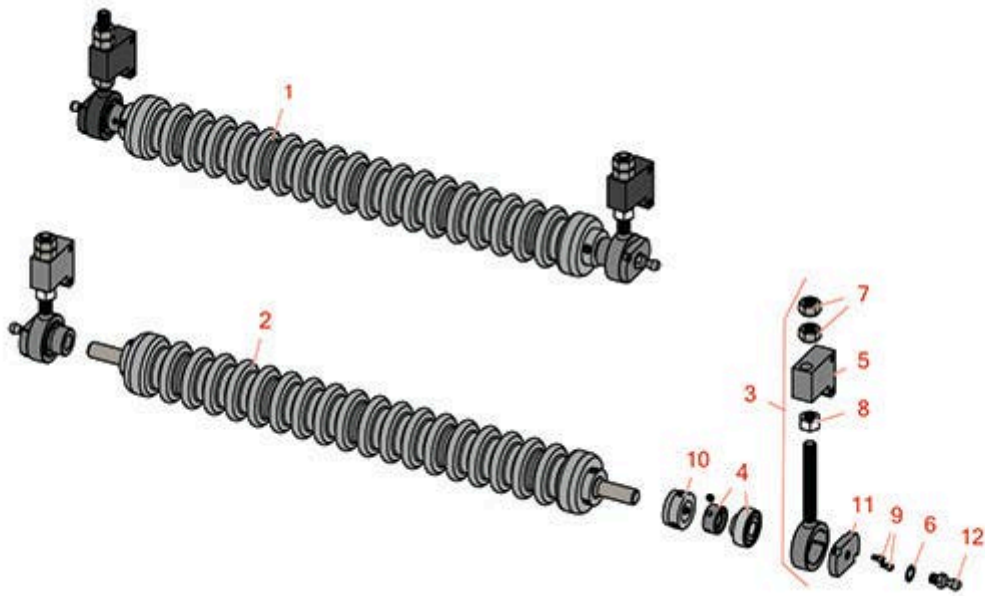

Replaces Toro Greensmaster 3050 Parts

SPA Cutting Unit - Models 04445 & 04448
Minuteman Roller System

All original equipment manufacturers names and part numbers are used for identification purposes only, and we are in no way implying that our products are original equipment parts. Prices subject to change without notice.

Replaces Toro Greensmaster 3050 Parts

SPA Cutting Unit - Models 04445 & 04448

Minuteman Roller System

Item No	R&R Part No.	OEM Part No.	Description	Qty Req	Order Quantity
---------	--------------	--------------	-------------	---------	----------------

Complete Minuteman Roller Systems

1	RMT8001		Minuteman Front Grooved Roller System	0	
---	----------------	--	---------------------------------------	---	--

Tech Note: Complete roller systems include roller and two brackets with bearings.:

5	RT8210		Block - Height Adj	2	
---	---------------	--	--------------------	---	--

6	RMM606		Washer - Lock 3/8 Zinc Internal Tooth	2	
---	---------------	--	---------------------------------------	---	--