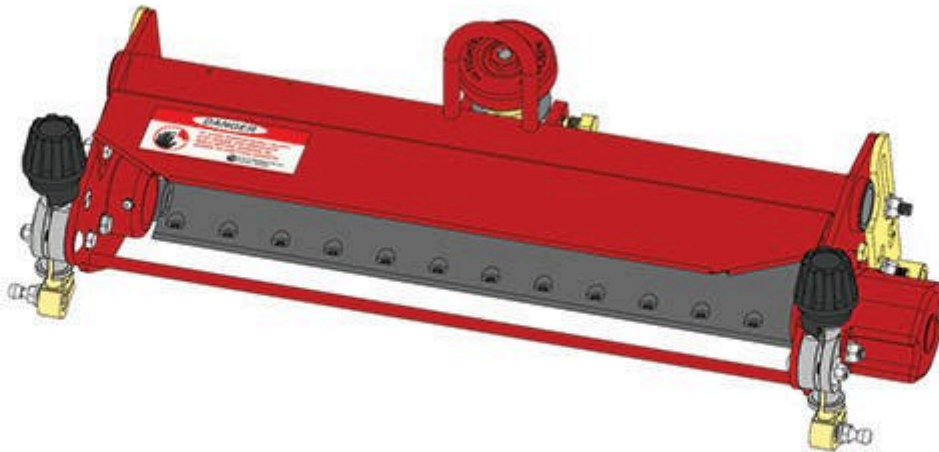

Replaces Toro Greensmaster 3050 Parts

SPA Cutting Unit - Models 04460 & 04465

Complete Cutting Unit

All original equipment manufacturers names and part numbers are used for identification purposes only, and we are in no way implying that our products are original equipment parts. Prices subject to change without notice.

Replaces Toro Greensmaster 3050 Parts

SPA Cutting Unit - Models 04460 & 04465

Complete Cutting Unit

Item No	R&R Part No.	OEM Part No.	Description	Qty Req	Order Quantity
---------	--------------	--------------	-------------	---------	----------------

Standard Cutting Unit

1	R150201		Complete Standard Cutting Unit	0	
---	----------------	--	--------------------------------	---	--

Tech Note: R&R Cutting Units Complete with R5-3189 8 Blade Reel, R63-8470 Thin Bedknife, R21-6540 Grooved Front Roller & R52-3120 Solid Rear Roller: