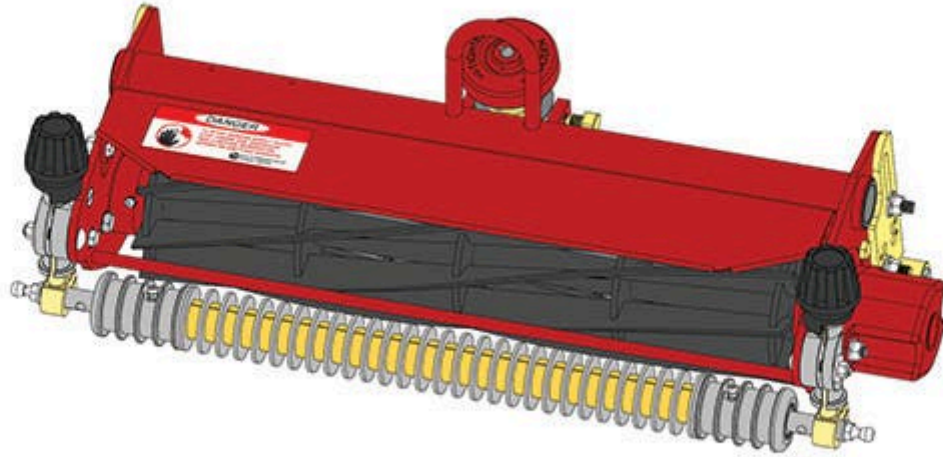

Replaces Toro Greensmaster 3050 Parts

SPA Cutting Unit - Models 04460 & 04465

Complete Cutting Unit

All original equipment manufacturers names and part numbers are used for identification purposes only, and we are in no way implying that our products are original equipment parts. Prices subject to change without notice.

Replaces Toro Greensmaster 3050 Parts

SPA Cutting Unit - Models 04460 & 04465

Complete Cutting Unit

Item No	R&R Part No.	OEM Part No.	Description	Qty Req	Order Quantity
---------	--------------	--------------	-------------	---------	----------------