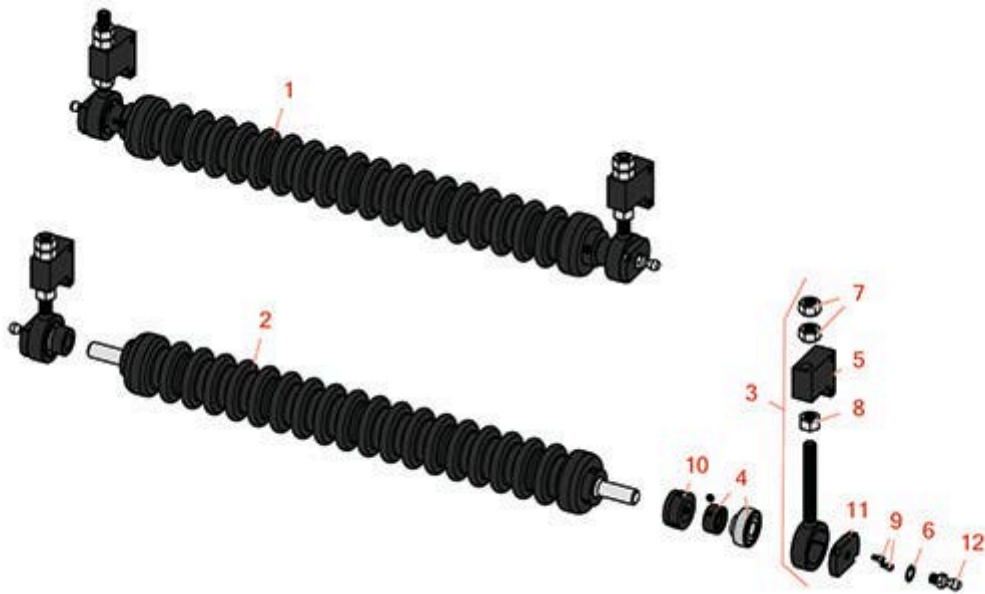

Replaces Toro Greensmaster 3050 Parts

SPA Cutting Unit - Models 04445
Minuteman Roller System

All original equipment manufacturers names and part numbers are used for identification purposes only, and we are in no way implying that our products are original equipment parts. Prices subject to change without notice.

Replaces Toro Greensmaster 3050 Parts

SPA Cutting Unit - Models 04445

Minuteman Roller System

Item No	R&R Part No.	OEM Part No.	Description	Qty Req	Order Quantity
---------	--------------	--------------	-------------	---------	----------------

Complete Minuteman Roller Systems

1	RMT8001		Minuteman Front Grooved Roller System	0	
---	----------------	--	---------------------------------------	---	--

Tech Note: Complete roller systems include roller and two brackets with bearings.:

5	RT8210		Block - Height Adj	2	
---	---------------	--	--------------------	---	--

6	RMM606		Washer - Lock 3/8 Zinc Internal Tooth	2	
---	---------------	--	---------------------------------------	---	--